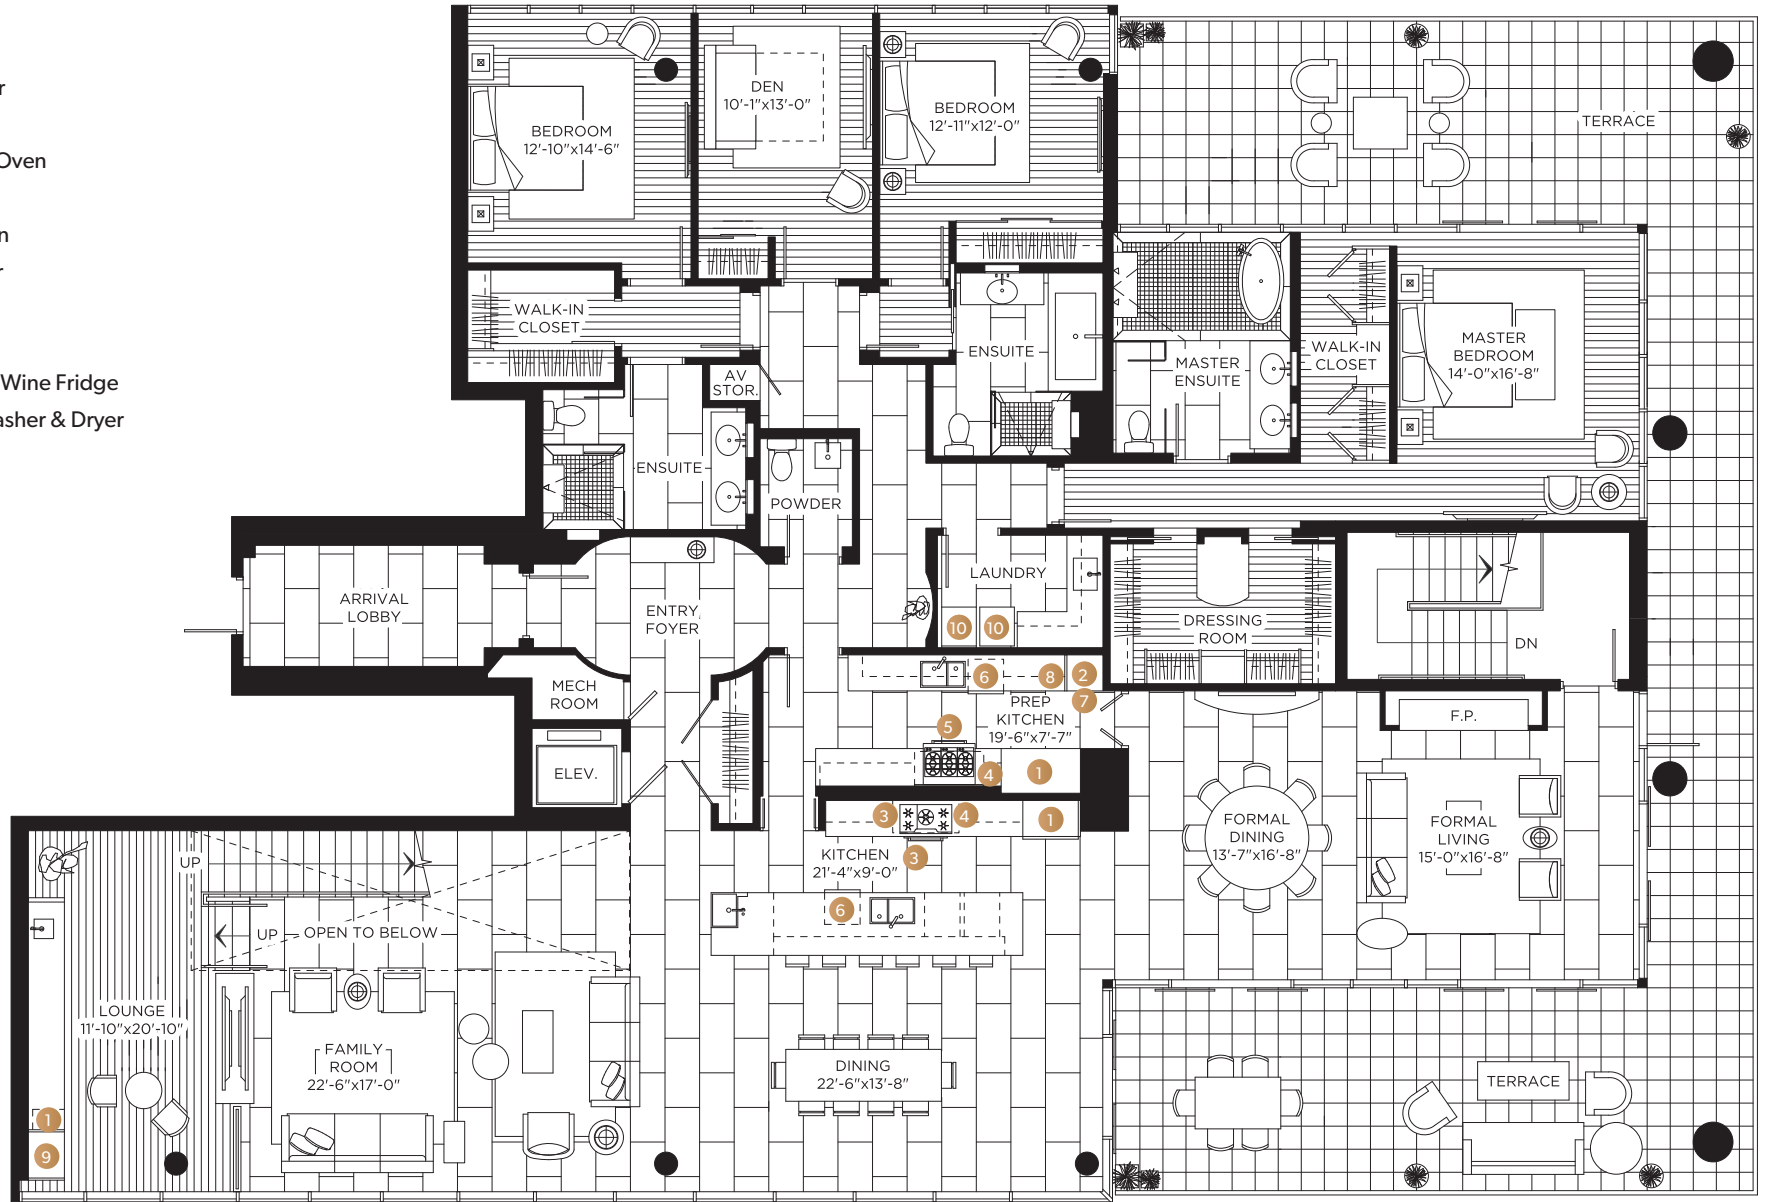

# THE PENTHOUSE AT OLD TOWN

Indoor 4,185 sq ft

Outdoor 3,540 sq ft

Total 7,725 sq ft

## MAIN LEVEL

### FEATURE LIST:

1. Refrigerator
2. Freezer
3. Cook Top/Oven
4. Hood Fan
5. Range Oven
6. Dishwasher
7. Microwave
8. Ice Maker
9. Full Height Wine Fridge
10. Full Size Washer & Dryer

## TERRACE LEVEL