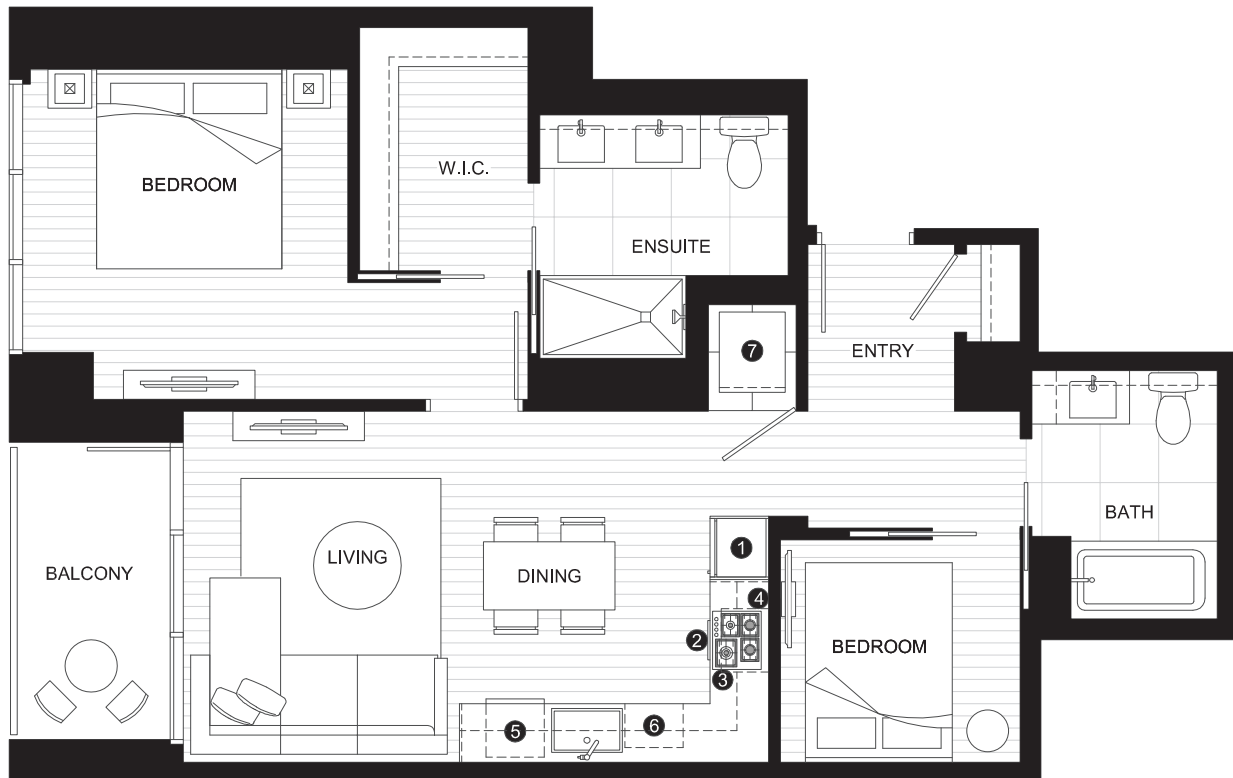

JUNIOR TWO BEDROOM SUITE

INDOOR AREA 820 SQ FT	OUTDOOR AREA 52 SQ FT
TOTAL AREA 872 SQ FT	

FEATURE LIST:

1. 24" Blomberg Integrated Fridge
2. 24" Fulgor Milano Convection Oven
3. 24" Fulgor Milano 4 Burner Gas Cooktop
4. 24" Faber Cristal Slide-Out Hoodfan
5. Blomberg Integrated Dishwasher
6. GE Microwave
7. LG Full Size Washer and Dryer

The developer reserves the right to make minor modifications to suite and furniture layout, specifications and floor plans should they be necessary to maintain the high standards of this community. Square footage are based on preliminary measurements and are approximate. E & O.E.

JUNIOR TWO BEDROOM SUITE

INDOOR AREA 824 SQ FT	OUTDOOR AREA 52 SQ FT
TOTAL AREA 876 SQ FT	

FEATURE LIST:

1. 24" Blomberg Integrated Fridge
2. 24" Fulgor Milano Convection Oven
3. 24" Fulgor Milano 4 Burner Gas Cooktop
4. 24" Faber Cristal Slide-Out Hoodfan
5. Blomberg Integrated Dishwasher
6. GE Microwave
7. LG Full Size Washer and Dryer