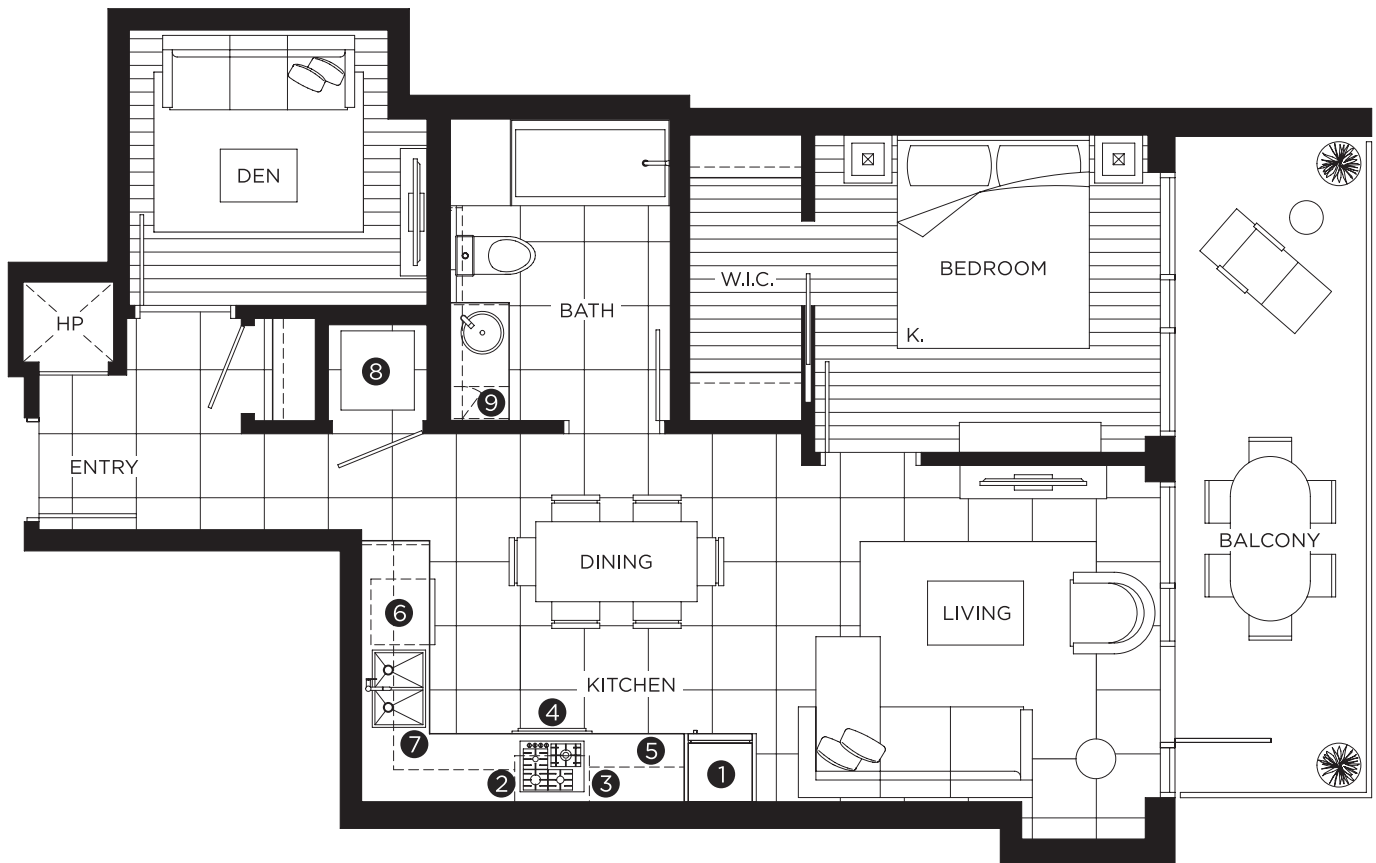

## 1 BEDROOM

LIVING 540 SQ FT

### FEATURE LIST:

1. 24" Integrated Fridge
2. 4 Burner Gas Cooktop
3. Ducted Hood Fan
4. Convection Built in Oven
5. Microwave
6. Integrated Dishwasher
7. Push Button Sink Disposal
8. High-Eciency Full Size Ducted Washer and Dryer
9. Hidden Medicine Cabinet

## 1 BEDROOM + DEN

LIVING 720 SQ FT