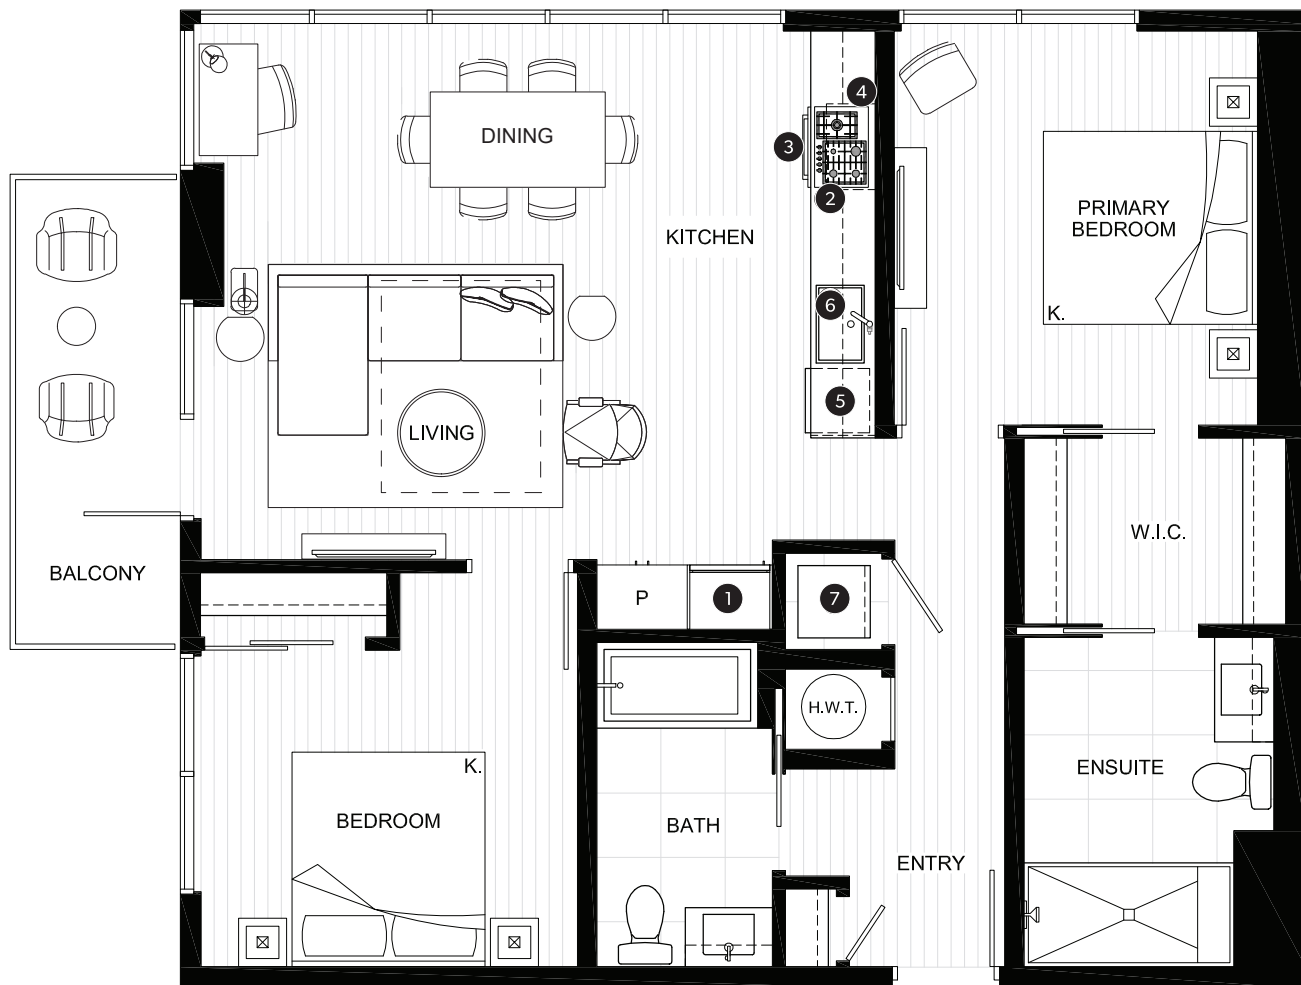

TWO BEDROOM SUITE

INDOOR AREA 1,043 SQ FT	OUTDOOR AREA 0-75 SQ FT
TOTAL AREA 1,043-1,118 SQ FT	

FEATURE LIST:

1. 22" Fulgor Milano Integrated Fridge
2. 24" Fulgor Milano Gas Cooktop
3. 24" Fulgor Milano Electric Oven
4. 24" Frigidaire Microwave + Hoodfan
5. Fulgor Milano Integrated Dishwasher
6. Sink Disposal
7. Samsung Full Size Washer and Dryer

TWO BEDROOM SUITE

INDOOR AREA 989 SQ FT	OUTDOOR AREA 60 SQ FT
TOTAL AREA 1,049 SQ FT	

FEATURE LIST:

1. 22" Fulgor Milano Integrated Fridge
2. 24" Fulgor Milano Gas Cooktop
3. 24" Fulgor Milano Electric Oven
4. 24" Frigidaire Microwave + Hoodfan
5. Fulgor Milano Integrated Dishwasher
6. Sink Disposal
7. Samsung Full Size Washer and Dryer

TWO BEDROOM SUITE

INDOOR AREA 1,043 SQ FT	OUTDOOR AREA 105 SQ FT
TOTAL AREA 1,148 SQ FT	

FEATURE LIST:

1. 22" Fulgor Milano Integrated Fridge
2. 24" Fulgor Milano Gas Cooktop
3. 24" Fulgor Milano Electric Oven
4. 24" Frigidaire Microwave + Hoodfan
5. Fulgor Milano Integrated Dishwasher
6. Sink Disposal
7. Samsung Full Size Washer and Dryer