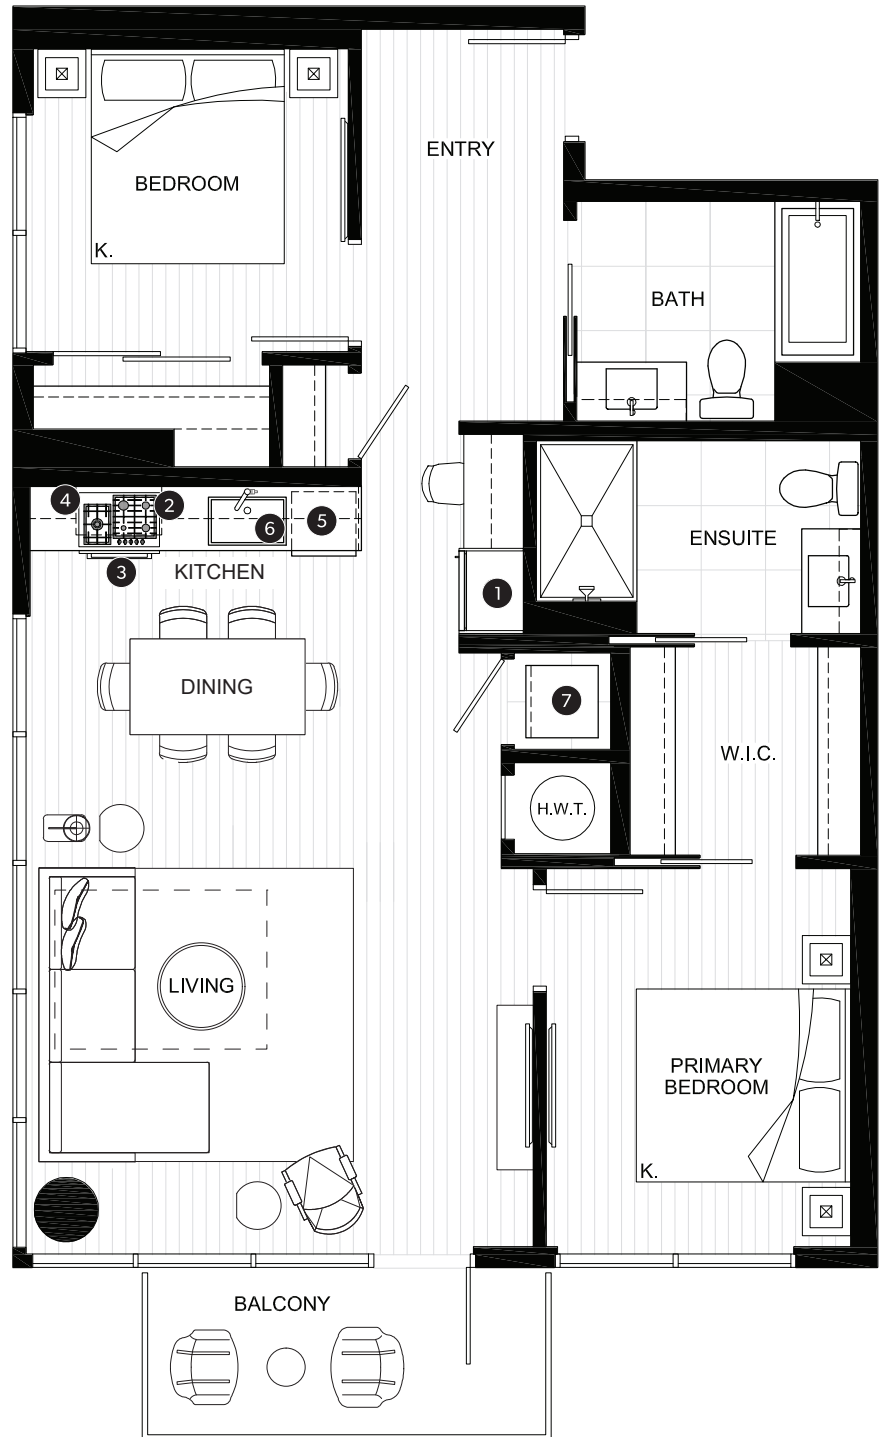

TWO BEDROOM SUITE

INDOOR AREA 1,043 SQ FT	OUTDOOR AREA 0-75 SQ FT
TOTAL AREA 1,043-1,118 SQ FT	

FEATURE LIST:

1. 22" Fulgor Milano Integrated Fridge
2. 24" Fulgor Milano Gas Cooktop
3. 24" Fulgor Milano Electric Oven
4. 24" Frigidaire Microwave + Hoodfan
5. Fulgor Milano Integrated Dishwasher
6. Sink Disposal
7. Samsung Full Size Washer and Dryer

The developer reserves the right to make minor modifications to suite and furniture layout, specifications and floor plans should they be necessary to maintain the high standards of this community. Square footage are based on preliminary measurements and are approximate. E & O.E.

TWO BEDROOM SUITE

INDOOR AREA 989 SQ FT	OUTDOOR AREA 60 SQ FT
TOTAL AREA 1,049 SQ FT	

FEATURE LIST:

1. 22" Fulgor Milano Integrated Fridge
2. 24" Fulgor Milano Gas Cooktop
3. 24" Fulgor Milano Electric Oven
4. 24" Frigidaire Microwave + Hoodfan
5. Fulgor Milano Integrated Dishwasher
6. Sink Disposal
7. Samsung Full Size Washer and Dryer

TWO BEDROOM SUITE

INDOOR AREA 1,043 SQ FT	OUTDOOR AREA 105 SQ FT
TOTAL AREA 1,148 SQ FT	

FEATURE LIST:

1. 22" Fulgor Milano Integrated Fridge
2. 24" Fulgor Milano Gas Cooktop
3. 24" Fulgor Milano Electric Oven
4. 24" Frigidaire Microwave + Hoodfan
5. Fulgor Milano Integrated Dishwasher
6. Sink Disposal
7. Samsung Full Size Washer and Dryer