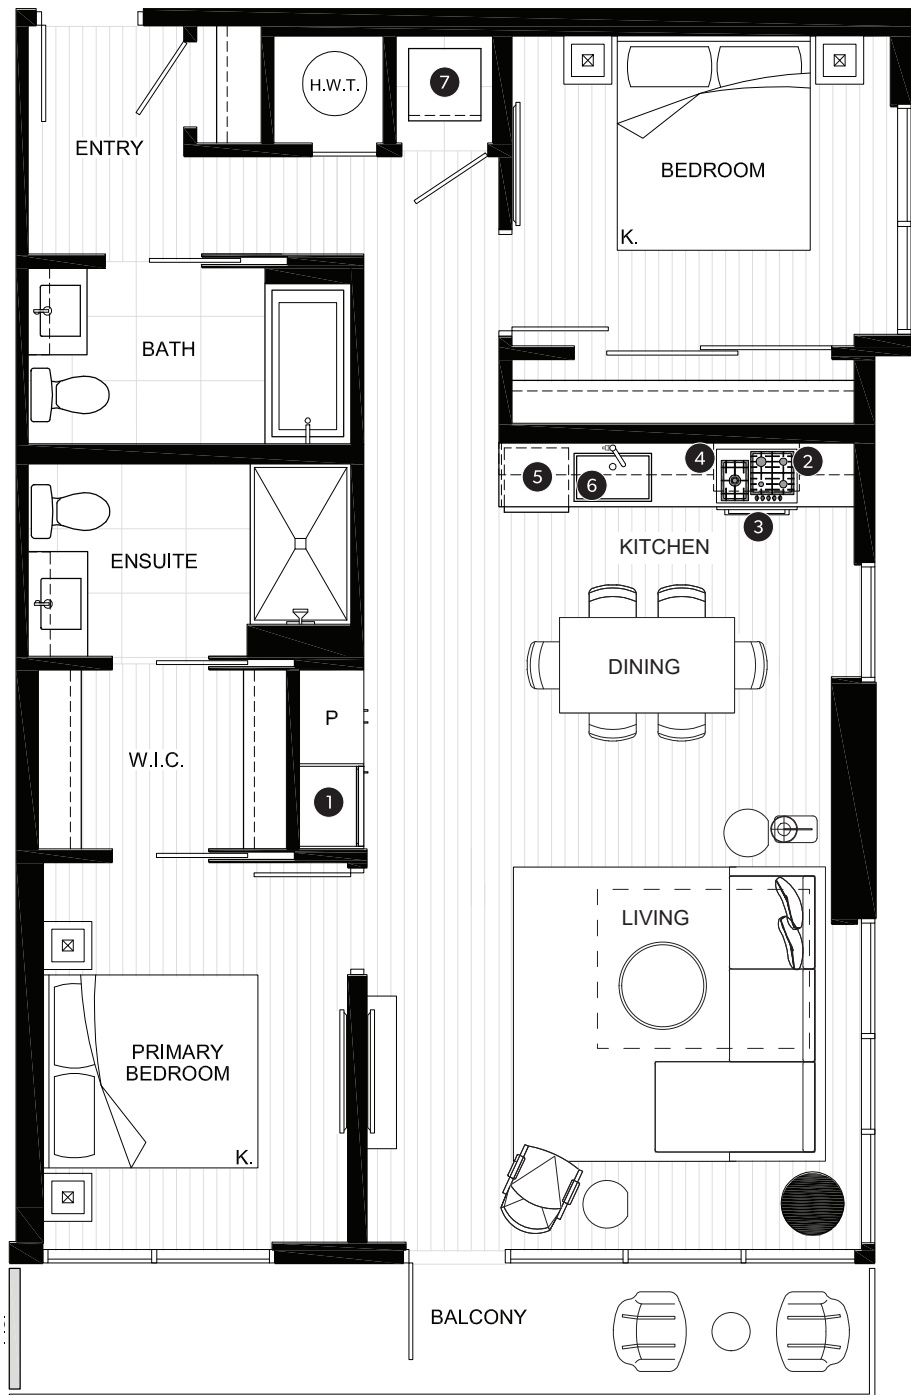

TWO BEDROOM SUITE

INDOOR AREA 1,043 SQ FT	OUTDOOR AREA 0-75 SQ FT
TOTAL AREA 1,043-1,118 SQ FT	

FEATURE LIST:

1. 22" Fulgor Milano Integrated Fridge
2. 24" Fulgor Milano Gas Cooktop
3. 24" Fulgor Milano Electric Oven
4. 24" Frigidaire Microwave + Hoodfan
5. Fulgor Milano Integrated Dishwasher
6. Sink Disposal
7. Samsung Full Size Washer and Dryer

TWO BEDROOM SUITE

INDOOR AREA 989 SQ FT	OUTDOOR AREA 60 SQ FT
TOTAL AREA 1,049 SQ FT	

FEATURE LIST:

1. 22" Fulgor Milano Integrated Fridge
2. 24" Fulgor Milano Gas Cooktop
3. 24" Fulgor Milano Electric Oven
4. 24" Frigidaire Microwave + Hoodfan
5. Fulgor Milano Integrated Dishwasher
6. Sink Disposal
7. Samsung Full Size Washer and Dryer

The developer reserves the right to make minor modifications to suite and furniture layout, specifications and floor plans should they be necessary to maintain the high standards of this community. Square footage are based on preliminary measurements and are approximate. E & O.E.

TWO BEDROOM SUITE

INDOOR AREA 1,043 SQ FT	OUTDOOR AREA 105 SQ FT
TOTAL AREA 1,148 SQ FT	

FEATURE LIST:

1. 22" Fulgor Milano Integrated Fridge
2. 24" Fulgor Milano Gas Cooktop
3. 24" Fulgor Milano Electric Oven
4. 24" Frigidaire Microwave + Hoodfan
5. Fulgor Milano Integrated Dishwasher
6. Sink Disposal
7. Samsung Full Size Washer and Dryer