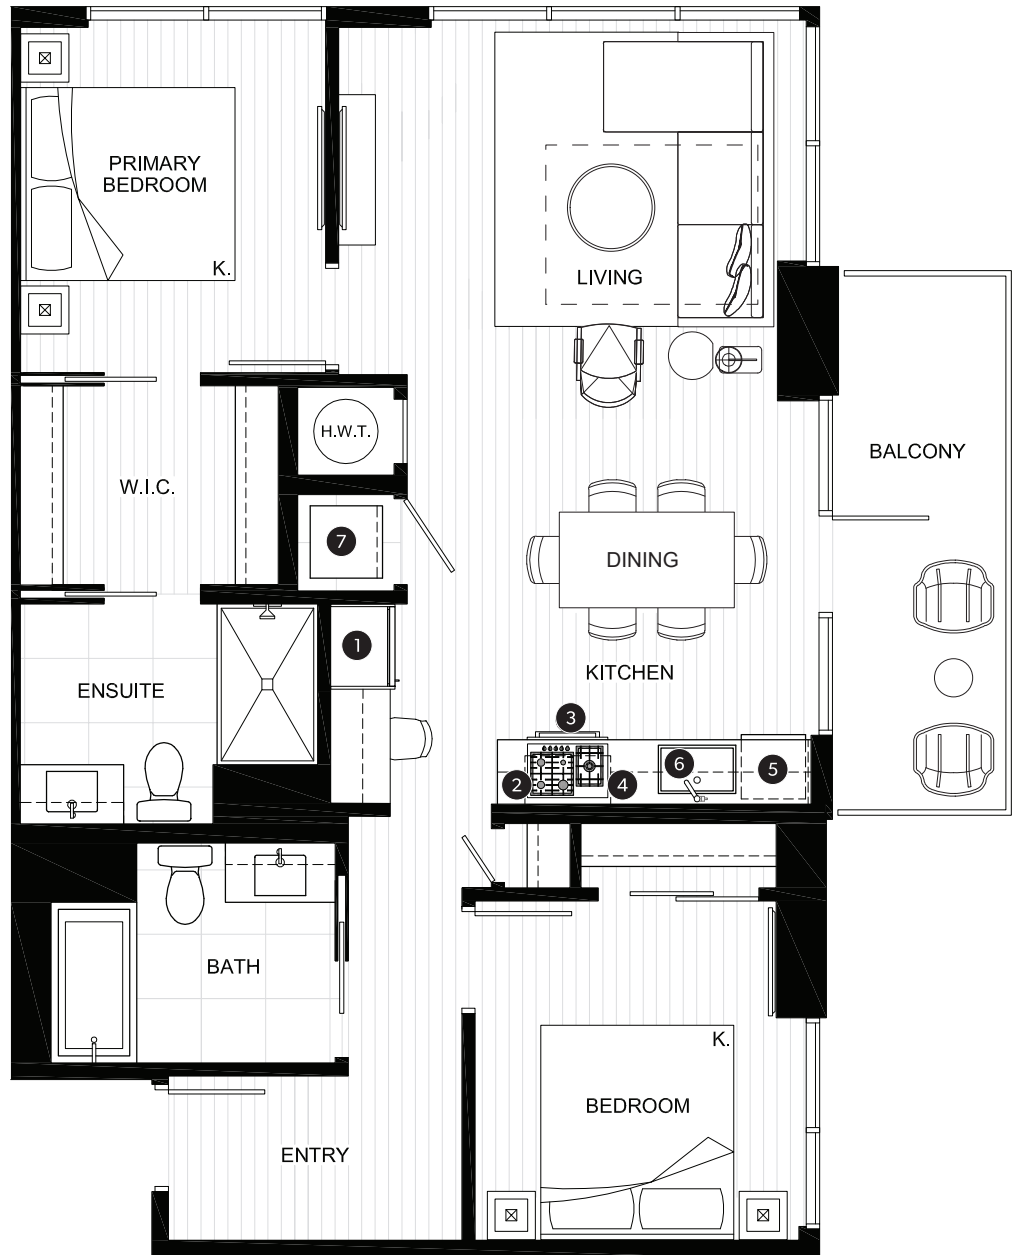

TWO BEDROOM SUITE

INDOOR AREA 1,043 SQ FT	OUTDOOR AREA 0-75 SQ FT
TOTAL AREA 1,043-1,118 SQ FT	

FEATURE LIST:

1. 22" Fulgor Milano Integrated Fridge
2. 24" Fulgor Milano Gas Cooktop
3. 24" Fulgor Milano Electric Oven
4. 24" Frigidaire Microwave + Hoodfan
5. Fulgor Milano Integrated Dishwasher
6. Sink Disposal
7. Samsung Full Size Washer and Dryer

TWO BEDROOM SUITE

INDOOR AREA 989 SQ FT	OUTDOOR AREA 60 SQ FT
TOTAL AREA 1,049 SQ FT	

FEATURE LIST:

1. 22" Fulgor Milano Integrated Fridge
2. 24" Fulgor Milano Gas Cooktop
3. 24" Fulgor Milano Electric Oven
4. 24" Frigidaire Microwave + Hoodfan
5. Fulgor Milano Integrated Dishwasher
6. Sink Disposal
7. Samsung Full Size Washer and Dryer

TWO BEDROOM SUITE

INDOOR AREA 1,043 SQ FT	OUTDOOR AREA 105 SQ FT
TOTAL AREA 1,148 SQ FT	

FEATURE LIST:

1. 22" Fulgor Milano Integrated Fridge
2. 24" Fulgor Milano Gas Cooktop
3. 24" Fulgor Milano Electric Oven
4. 24" Frigidaire Microwave + Hoodfan
5. Fulgor Milano Integrated Dishwasher
6. Sink Disposal
7. Samsung Full Size Washer and Dryer

TWO BEDROOM SUITE

INDOOR AREA 960 SQ FT	OUTDOOR AREA 85 SQ FT
TOTAL AREA 1,045 SQ FT	

FEATURE LIST:

1. 22" Fulgor Milano Integrated Fridge
2. 24" Fulgor Milano Gas Cooktop
3. 24" Fulgor Milano Electric Oven
4. 24" Frigidaire Microwave + Hoodfan
5. Fulgor Milano Integrated Dishwasher
6. Sink Disposal
7. Samsung Full Size Washer and Dryer