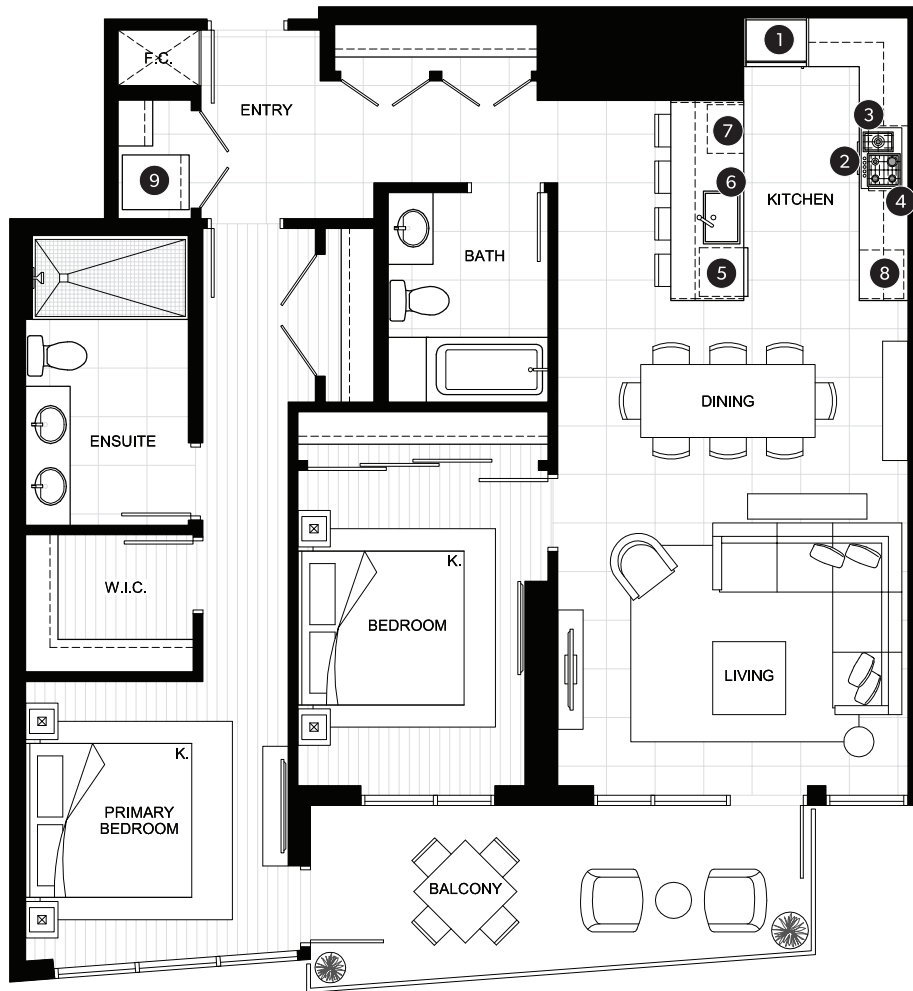

TWO BEDROOM SKY SUITE

INDOOR AREA 1,200 SQ FT	OUTDOOR AREA 140 SQ FT
TOTAL AREA 1,340 SQ FT	

FEATURE LIST:

- 30" Blomberg Integrated Fridge
- 30" Fulgor Milano Convection Oven
- 30" Fulgor Milano 5 Burner Gas Cooktop
- 30" Faber Cristal Slide-Out Hoodfan
- Blomberg Integrated Dishwasher
- Sink Disposal
- GE Microwave
- Wine Fridge
- Full Size Washer and Dryer

The developer reserves the right to make minor modifications to suite and furniture layout, specifications and floor plans should they be necessary to maintain the high standards of this community. Square footage are based on preliminary measurements and are approximate. E & O.E.