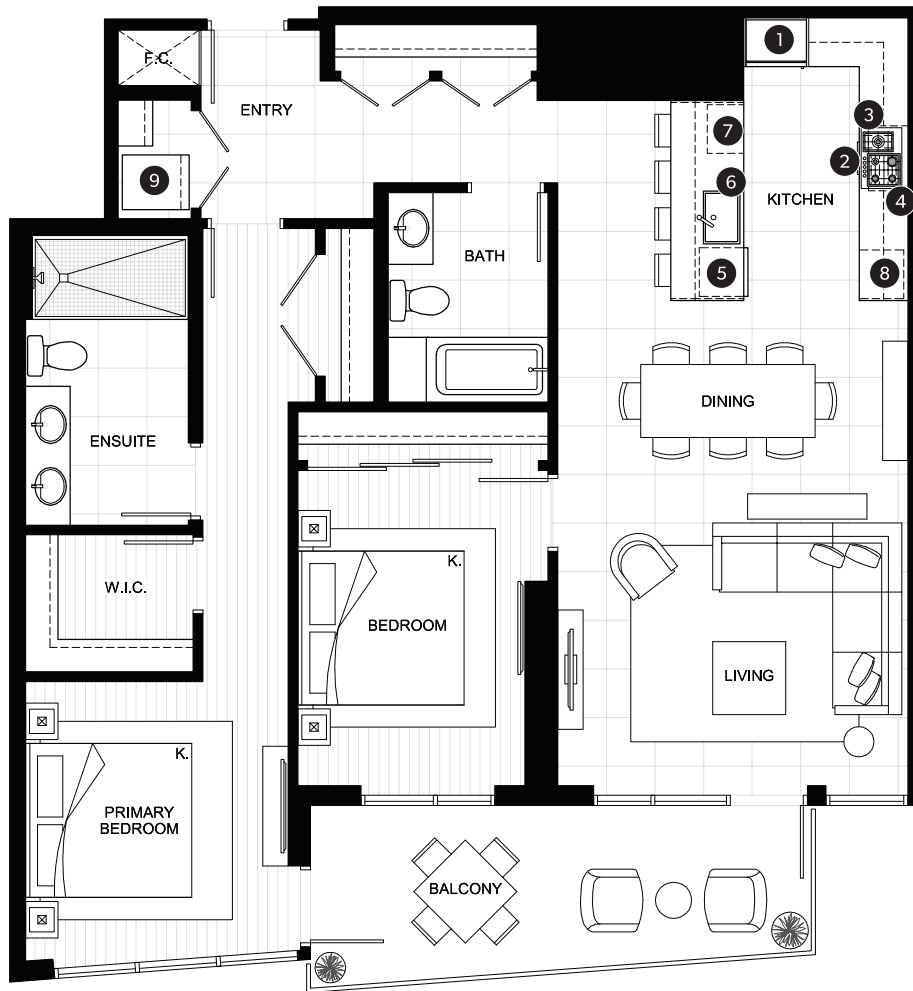

TWO BEDROOM SKY SUITE

INDOOR AREA 1,200 SQ FT	OUTDOOR AREA 140 SQ FT
TOTAL AREA 1,340 SQ FT	

FEATURE LIST:

- 30" Blomberg Integrated Fridge
- 30" Fulgor Milano Convection Oven
- 30" Fulgor Milano 5 Burner Gas Cooktop
- 30" Faber Cristal Slide-Out Hoodfan
- Blomberg Integrated Dishwasher
- Sink Disposal
- GE Microwave
- Wine Fridge
- Full Size Washer and Dryer

The developer reserves the right to make minor modifications to suite and furniture layout, specifications and floor plans should they be necessary to maintain the high standards of this community. Square footage are based on preliminary measurements and are approximate. E & O.E.