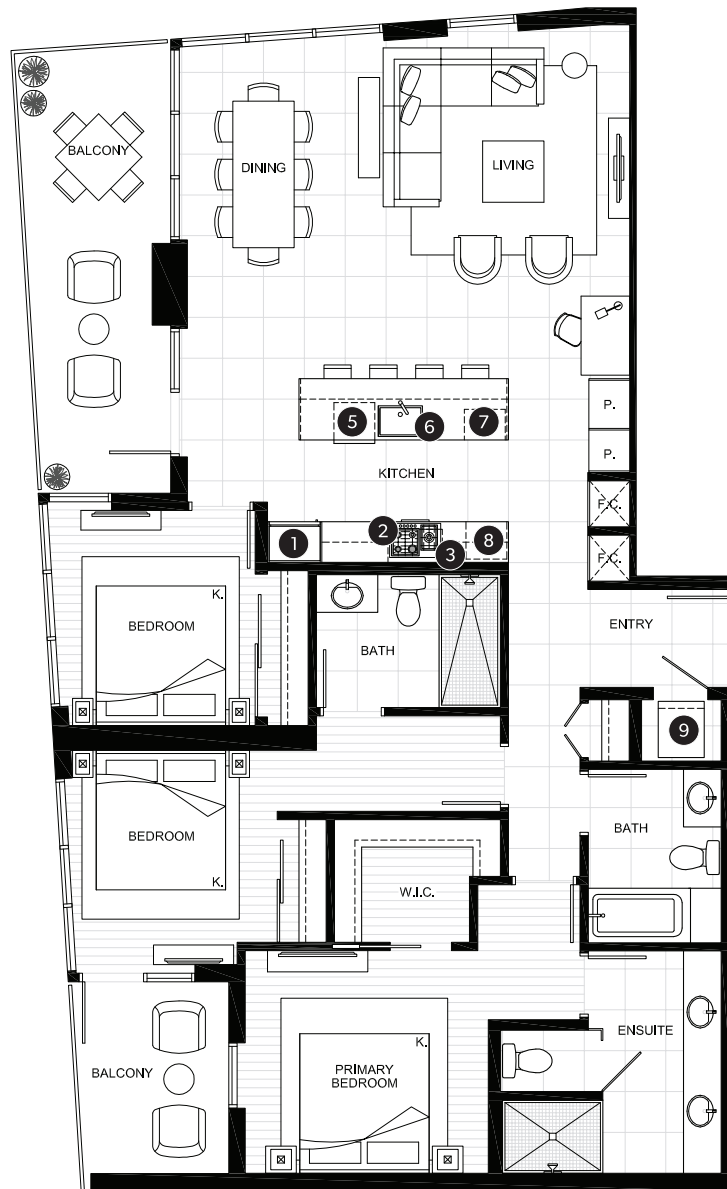

THREE BEDROOM SKY SUITE

1,506 SQ FT	220 SQ FT
TOTAL AREA	
1,726 SQ FT	

FEATURE LIST:

1. 30" Blomberg Integrated Fridge
2. 30" Fulgor Milano Convection Oven
3. 30" Fulgor Milano 5 Burner Gas Cooktop
4. 30" Faber Cristal Slide-Out Hoodfan
5. Blomberg Integrated Dishwasher
6. Sink Disposal
7. GE Microwave
8. Wine Fridge
9. Full Size Washer and Dryer

The developer reserves the right to make minor modifications to suite and furniture layout, specifications and floor plans should they be necessary to maintain the high standards of this community. Square footage are based on preliminary measurements and are approximate. E & O.E.

THREE BEDROOM SKY SUITE

1,356 SQ FT	174 SQ FT
TOTAL AREA	
1,530 SQ FT	

FEATURE LIST:

- | | |
|---|-------------------------------|
| 1. 30" Blomberg Integrated Fridge | 6. Sink Disposal |
| 2. 30" Fulgor Milano Convection Oven | 7. GE Microwave |
| 3. 30" Fulgor Milano 5 Burner Gas Cooktop | 8. Wine Fridge |
| 4. 30" Faber Cristal Slide-Out Hoodfan | 9. Full Size Washer and Dryer |
| 5. Blomberg Integrated Dishwasher | |

THREE BEDROOM + DEN SKY SUITE

1,616 SQ FT	259 SQ FT
TOTAL AREA	
1,875 SQ FT	

FEATURE LIST:

- 30" Blomberg Integrated Fridge
- 30" Fulgor Milano Convection Oven
- 30" Fulgor Milano 5 Burner Gas Cooktop
- 30" Faber Cristal Slide-Out Hoodfan
- Blomberg Integrated Dishwasher
- Sink Disposal
- GE Microwave
- Wine Fridge
- Full Size Washer and Dryer