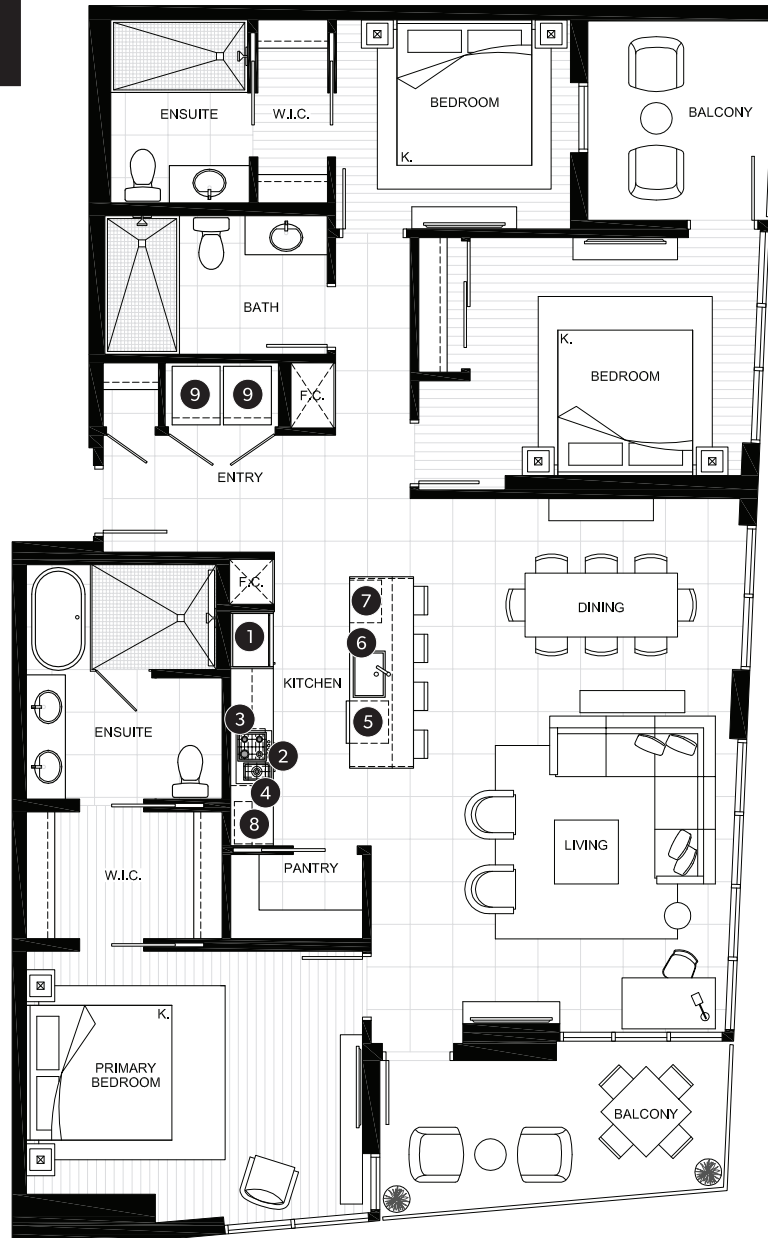

THREE BEDROOM SKY SUITE

1,506 SQ FT	220 SQ FT
TOTAL AREA	
1,726 SQ FT	

FEATURE LIST:

1. 30" Blomberg Integrated Fridge
2. 30" Fulgor Milano Convection Oven
3. 30" Fulgor Milano 5 Burner Gas Cooktop
4. 30" Faber Cristal Slide-Out Hoodfan
5. Blomberg Integrated Dishwasher
6. Sink Disposal
7. GE Microwave
8. Wine Fridge
9. Full Size Washer and Dryer

THREE BEDROOM SKY SUITE

1,356 SQ FT	174 SQ FT
TOTAL AREA	
1,530 SQ FT	

FEATURE LIST:

- | | |
|---|-------------------------------|
| 1. 30" Blomberg Integrated Fridge | 6. Sink Disposal |
| 2. 30" Fulgor Milano Convection Oven | 7. GE Microwave |
| 3. 30" Fulgor Milano 5 Burner Gas Cooktop | 8. Wine Fridge |
| 4. 30" Faber Cristal Slide-Out Hoodfan | 9. Full Size Washer and Dryer |
| 5. Blomberg Integrated Dishwasher | |

THREE BEDROOM + DEN SKY SUITE

1,616 SQ FT	259 SQ FT
TOTAL AREA	
1,875 SQ FT	

FEATURE LIST:

- 30" Blomberg Integrated Fridge
- 30" Fulgor Milano Convection Oven
- 30" Fulgor Milano 5 Burner Gas Cooktop
- 30" Faber Cristal Slide-Out Hoodfan
- Blomberg Integrated Dishwasher
- Sink Disposal
- GE Microwave
- Wine Fridge
- Full Size Washer and Dryer

THREE BEDROOM + DEN SKY SUITE

1,612 SQ FT	195 SQ FT
TOTAL AREA	
1,807 SQ FT	

FEATURE LIST:

- 30" Blomberg Integrated Fridge
- 30" Fulgor Milano Convection Oven
- 30" Fulgor Milano 5 Burner Gas Cooktop
- 30" Faber Cristal Slide-Out Hoodfan
- Blomberg Integrated Dishwasher
- Sink Disposal
- GE Microwave
- Wine Fridge
- Full Size Washer and Dryer