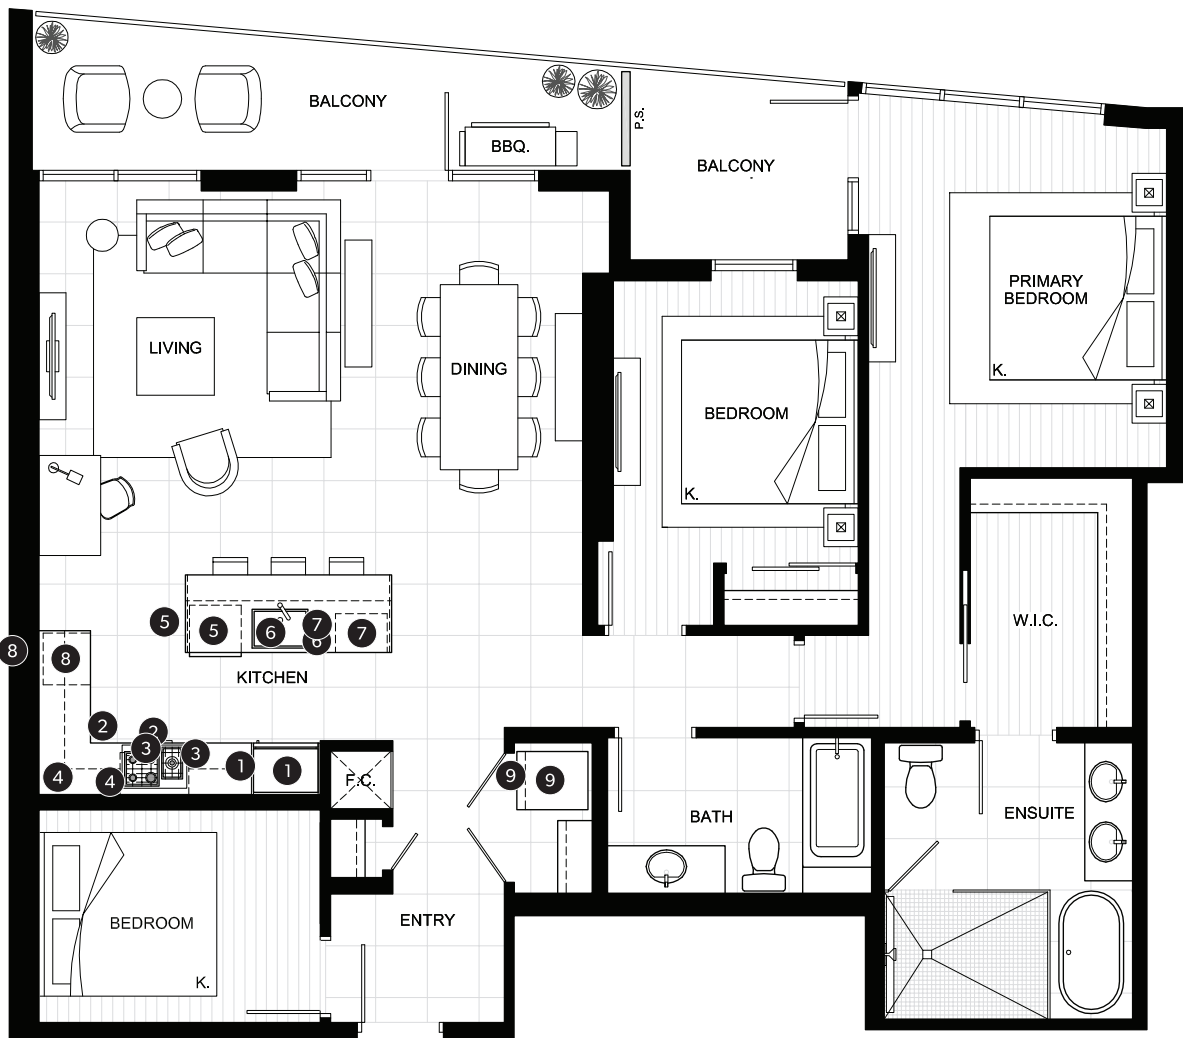

THREE BEDROOM SKY SUITE

1,506 SQ FT	220 SQ FT
TOTAL AREA	
1,726 SQ FT	

FEATURE LIST:

1. 30" Blomberg Integrated Fridge
2. 30" Fulgor Milano Convection Oven
3. 30" Fulgor Milano 5 Burner Gas Cooktop
4. 30" Faber Cristal Slide-Out Hoodfan
5. Blomberg Integrated Dishwasher
6. Sink Disposal
7. GE Microwave
8. Wine Fridge
9. Full Size Washer and Dryer

THREE BEDROOM SKY SUITE

1,356 SQ FT	174 SQ FT
TOTAL AREA	
1,530 SQ FT	

FEATURE LIST:

- | | |
|---|-------------------------------|
| 1. 30" Blomberg Integrated Fridge | 6. Sink Disposal |
| 2. 30" Fulgor Milano Convection Oven | 7. GE Microwave |
| 3. 30" Fulgor Milano 5 Burner Gas Cooktop | 8. Wine Fridge |
| 4. 30" Faber Cristal Slide-Out Hoodfan | 9. Full Size Washer and Dryer |
| 5. Blomberg Integrated Dishwasher | |

THREE BEDROOM + DEN SKY SUITE

1,616 SQ FT	259 SQ FT
TOTAL AREA	
1,875 SQ FT	

FEATURE LIST:

- 30" Blomberg Integrated Fridge
- 30" Fulgor Milano Convection Oven
- 30" Fulgor Milano 5 Burner Gas Cooktop
- 30" Faber Cristal Slide-Out Hoodfan
- Blomberg Integrated Dishwasher
- Sink Disposal
- GE Microwave
- Wine Fridge
- Full Size Washer and Dryer