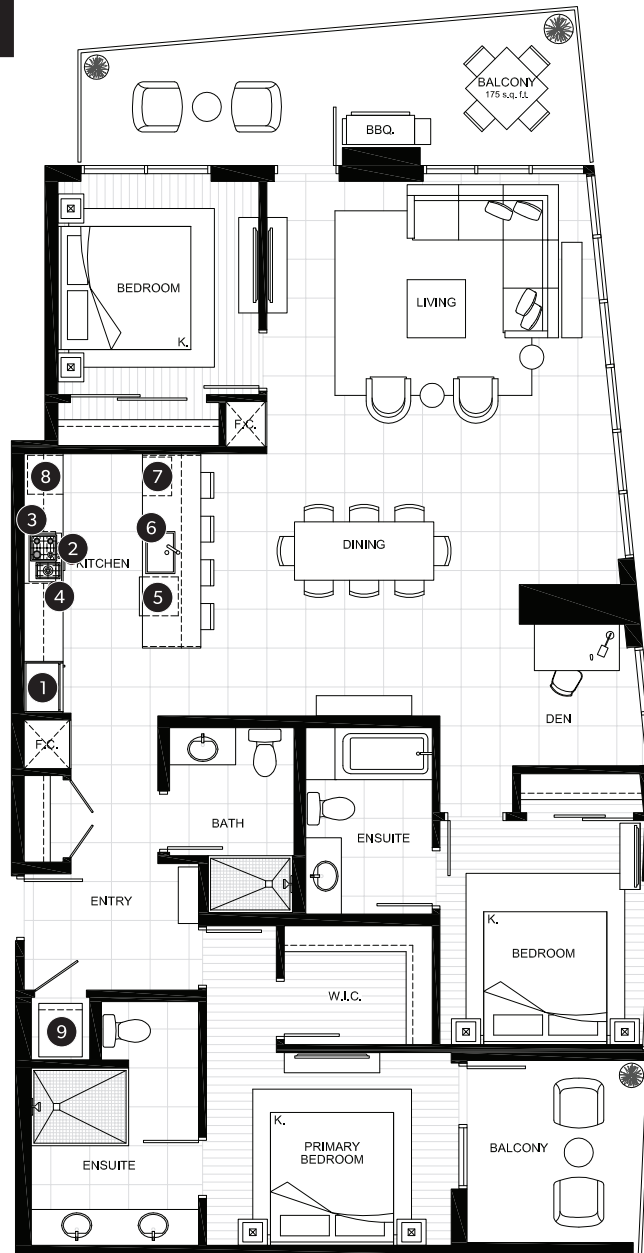

THREE BEDROOM SKY SUITE

1,506 SQ FT	220 SQ FT
TOTAL AREA	
1,726 SQ FT	

FEATURE LIST:

1. 30" Blomberg Integrated Fridge
2. 30" Fulgor Milano Convection Oven
3. 30" Fulgor Milano 5 Burner Gas Cooktop
4. 30" Faber Cristal Slide-Out Hoodfan
5. Blomberg Integrated Dishwasher
6. Sink Disposal
7. GE Microwave
8. Wine Fridge
9. Full Size Washer and Dryer

THREE BEDROOM SKY SUITE

1,356 SQ FT	174 SQ FT
TOTAL AREA	
1,530 SQ FT	

FEATURE LIST:

- | | |
|---|-------------------------------|
| 1. 30" Blomberg Integrated Fridge | 6. Sink Disposal |
| 2. 30" Fulgor Milano Convection Oven | 7. GE Microwave |
| 3. 30" Fulgor Milano 5 Burner Gas Cooktop | 8. Wine Fridge |
| 4. 30" Faber Cristal Slide-Out Hoodfan | 9. Full Size Washer and Dryer |
| 5. Blomberg Integrated Dishwasher | |

The developer reserves the right to make minor modifications to suite and furniture layout, specifications and floor plans should they be necessary to maintain the high standards of this community. Square footage are based on preliminary measurements and are approximate. E & O.E.

THREE BEDROOM + DEN SKY SUITE

1,616 SQ FT	259 SQ FT
TOTAL AREA	
1,875 SQ FT	

FEATURE LIST:

- 30" Blomberg Integrated Fridge
- 30" Fulgor Milano Convection Oven
- 30" Fulgor Milano 5 Burner Gas Cooktop
- 30" Faber Cristal Slide-Out Hoodfan
- Blomberg Integrated Dishwasher
- Sink Disposal
- GE Microwave
- Wine Fridge
- Full Size Washer and Dryer