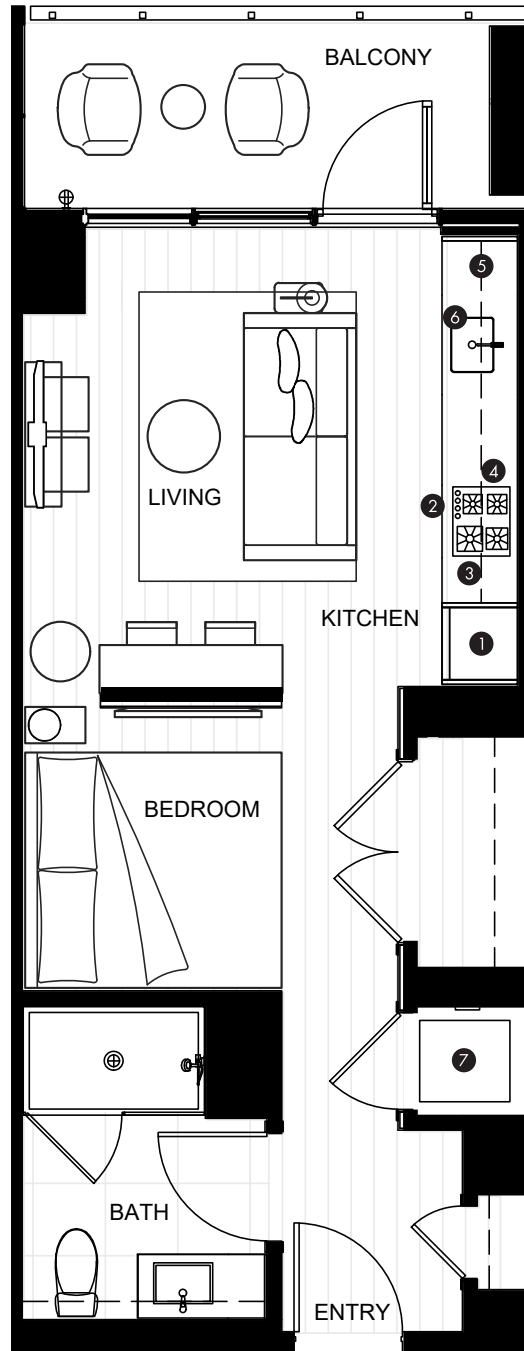

level

CHICAGO
Fulton Market

LEVEL SUITE

INDOOR AREA 447-461 SQ FT	OUTDOOR AREA 66 SQ FT
TOTAL AREA 513-527 SQ FT	

FEATURE LIST:

1. 22" Fulgor Milano Integrated Fridge
2. 24" Fulgor Milano Convection Oven
3. 24" Fulgor Milano 4 Burner Gas Cooktop
4. 24" Haier Microhood Combo
5. 18" Fulgor Milano Integrated Dishwasher
6. Sink Disposal
7. LG Washer and Dryer

The developer reserves the right to make minor modifications to suite and furniture layout, specifications and floor plans should they be necessary to maintain the high standards of this community. Square footage are based on preliminary measurements and are approximate. E & O.E.

LEVEL SUITE

INDOOR AREA 456SQ FT	OUTDOOR AREA 67 SQ FT
TOTAL AREA 523 SQ FT	

FEATURE LIST:

1. 22" Fulgor Milano Integrated Fridge
2. 24" Fulgor Milano Convection Oven
3. 24" Fulgor Milano 4 Burner Gas Cooktop
4. 24" Haier Microhood Combo
5. 18" Fulgor Milano Integrated Dishwasher
6. Sink Disposal
7. LG Washer and Dryer