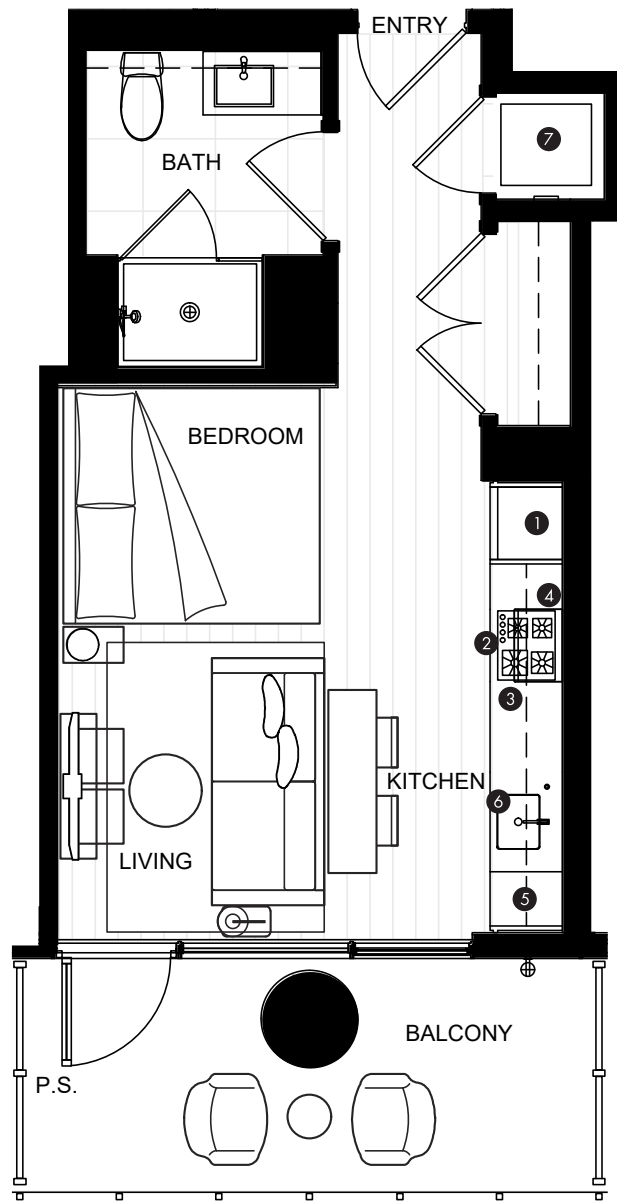

level

CHICAGO
Fulton Market

LEVEL SUITE

INDOOR AREA 447-461 SQ FT	OUTDOOR AREA 66 SQ FT
TOTAL AREA 513-527 SQ FT	

FEATURE LIST:

1. 22" Fulgor Milano Integrated Fridge
2. 24" Fulgor Milano Convection Oven
3. 24" Fulgor Milano 4 Burner Gas Cooktop
4. 24" Haier Microhood Combo
5. 18" Fulgor Milano Integrated Dishwasher
6. Sink Disposal
7. LG Washer and Dryer

LEVEL SUITE

INDOOR AREA 456SQ FT	OUTDOOR AREA 67 SQ FT
TOTAL AREA 523 SQ FT	

FEATURE LIST:

1. 22" Fulgor Milano Integrated Fridge
2. 24" Fulgor Milano Convection Oven
3. 24" Fulgor Milano 4 Burner Gas Cooktop
4. 24" Haier Microhood Combo
5. 18" Fulgor Milano Integrated Dishwasher
6. Sink Disposal
7. LG Washer and Dryer

LEVEL SUITE

INDOOR AREA 449SQ FT	OUTDOOR AREA 82 SQ FT
TOTAL AREA 531 SQ FT	

FEATURE LIST:

1. 22" Fulgor Milano Integrated Fridge
2. 24" Fulgor Milano Convection Oven
3. 24" Fulgor Milano 4 Burner Gas Cooktop
4. 24" Haier Microhood Combo
5. 18" Fulgor Milano Integrated Dishwasher
6. Sink Disposal
7. LG Washer and Dryer

level

CHICAGO
Fulton Market

LEVEL SUITE

INDOOR AREA 379 SQ FT	OUTDOOR AREA 109 SQ FT
TOTAL AREA 488 SQ FT	

FEATURE LIST:

1. 22" Fulgor Milano Integrated Fridge
2. 24" Fulgor Milano Convection Oven
3. 24" Fulgor Milano 4 Burner Gas Cooktop
4. 24" Haier Microhood Combo
5. 18" Fulgor Milano Integrated Dishwasher
6. Sink Disposal
7. LG Washer and Dryer