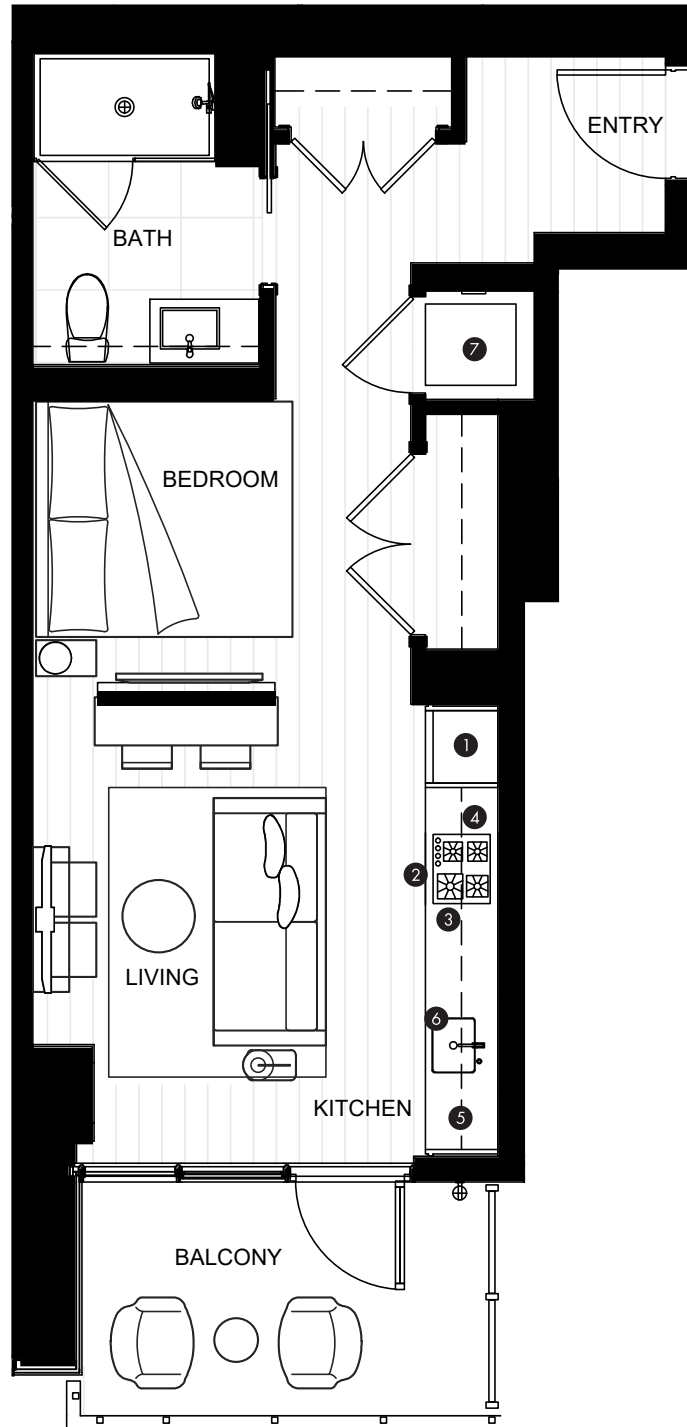

level

CHICAGO
Fulton Market

LEVEL SUITE

INDOOR AREA 447-461 SQ FT	OUTDOOR AREA 66 SQ FT
TOTAL AREA 513-527 SQ FT	

FEATURE LIST:

1. 22" Fulgor Milano Integrated Fridge
2. 24" Fulgor Milano Convection Oven
3. 24" Fulgor Milano 4 Burner Gas Cooktop
4. 24" Haier Microhood Combo
5. 18" Fulgor Milano Integrated Dishwasher
6. Sink Disposal
7. LG Washer and Dryer

LEVEL SUITE

INDOOR AREA 449SQ FT	OUTDOOR AREA 82 SQ FT
TOTAL AREA 531 SQ FT	

FEATURE LIST:

1. 22" Fulgor Milano Integrated Fridge
2. 24" Fulgor Milano Convection Oven
3. 24" Fulgor Milano 4 Burner Gas Cooktop
4. 24" Haier Microhood Combo
5. 18" Fulgor Milano Integrated Dishwasher
6. Sink Disposal
7. LG Washer and Dryer

level

CHICAGO
Fulton Market

LEVEL SUITE

INDOOR AREA 379 SQ FT	OUTDOOR AREA 109 SQ FT
TOTAL AREA 488 SQ FT	

FEATURE LIST:

1. 22" Fulgor Milano Integrated Fridge
2. 24" Fulgor Milano Convection Oven
3. 24" Fulgor Milano 4 Burner Gas Cooktop
4. 24" Haier Microhood Combo
5. 18" Fulgor Milano Integrated Dishwasher
6. Sink Disposal
7. LG Washer and Dryer

level

CHICAGO
Fulton Market

LEVEL SUITE

INDOOR AREA 479 SQ FT	OUTDOOR AREA 72 SQ FT
TOTAL AREA 551 SQ FT	

FEATURE LIST:

1. 22" Fulgor Milano Integrated Fridge
2. 24" Fulgor Milano Convection Oven
3. 24" Fulgor Milano 4 Burner Gas Cooktop
4. 24" Haier Microhood Combo
5. 18" Fulgor Milano Integrated Dishwasher
6. Sink Disposal
7. LG Washer and Dryer