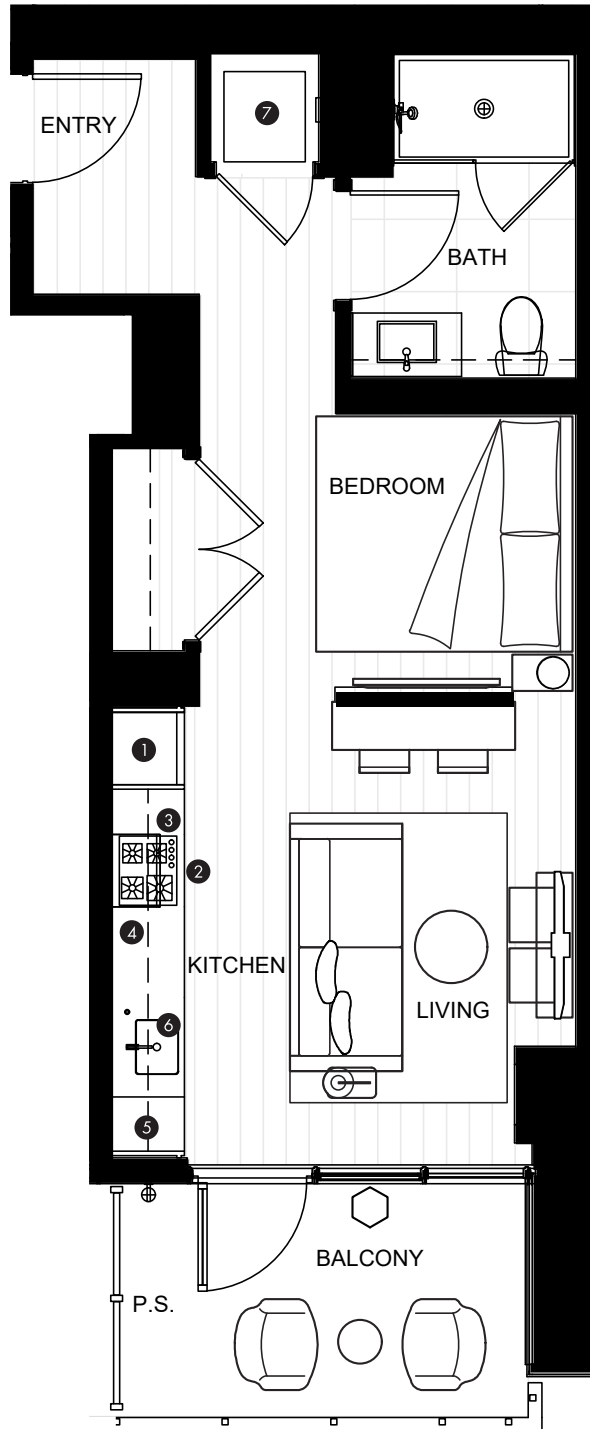

level

CHICAGO
Fulton Market

LEVEL SUITE

INDOOR AREA 447-461 SQ FT	OUTDOOR AREA 66 SQ FT
TOTAL AREA 513-527 SQ FT	

FEATURE LIST:

1. 22" Fulgor Milano Integrated Fridge
2. 24" Fulgor Milano Convection Oven
3. 24" Fulgor Milano 4 Burner Gas Cooktop
4. 24" Haier Microhood Combo
5. 18" Fulgor Milano Integrated Dishwasher
6. Sink Disposal
7. LG Washer and Dryer

LEVEL SUITE

INDOOR AREA 456SQ FT	OUTDOOR AREA 67 SQ FT
TOTAL AREA 523 SQ FT	

FEATURE LIST:

1. 22" Fulgor Milano Integrated Fridge
2. 24" Fulgor Milano Convection Oven
3. 24" Fulgor Milano 4 Burner Gas Cooktop
4. 24" Haier Microhood Combo
5. 18" Fulgor Milano Integrated Dishwasher
6. Sink Disposal
7. LG Washer and Dryer

The developer reserves the right to make minor modifications to suite and furniture layout, specifications and floor plans should they be necessary to maintain the high standards of this community. Square footage are based on preliminary measurements and are approximate. E & O.E.

LEVEL SUITE

INDOOR AREA 449SQ FT	OUTDOOR AREA 82 SQ FT
TOTAL AREA 531 SQ FT	

FEATURE LIST:

1. 22" Fulgor Milano Integrated Fridge
2. 24" Fulgor Milano Convection Oven
3. 24" Fulgor Milano 4 Burner Gas Cooktop
4. 24" Haier Microhood Combo
5. 18" Fulgor Milano Integrated Dishwasher
6. Sink Disposal
7. LG Washer and Dryer