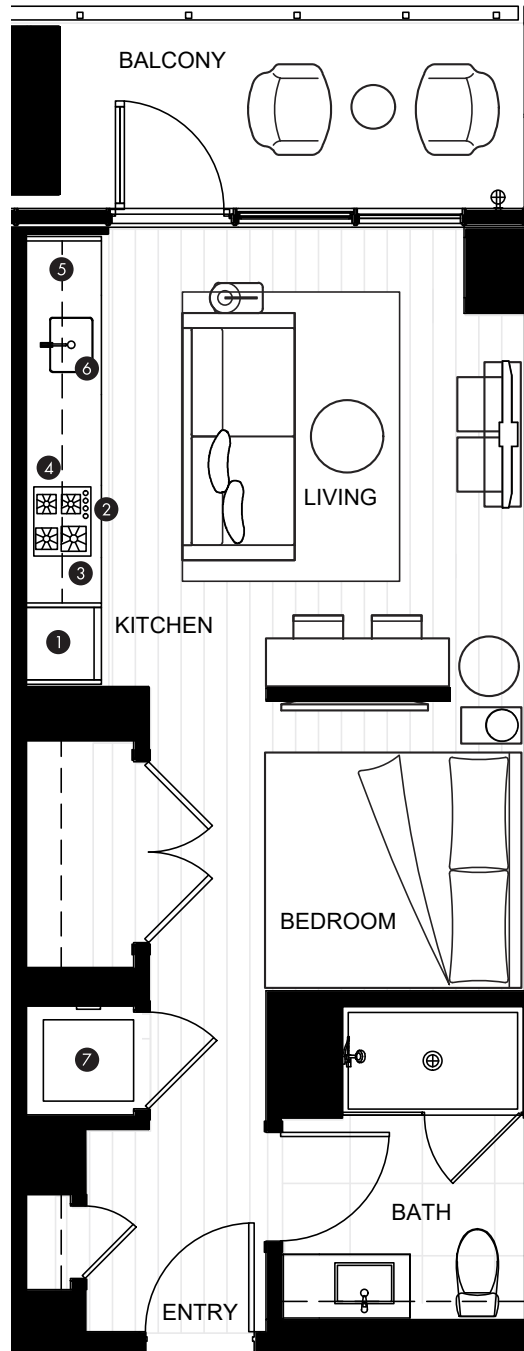

level

CHICAGO
Fulton Market

LEVEL SUITE

INDOOR AREA 447-461 SQ FT	OUTDOOR AREA 66 SQ FT
TOTAL AREA 513-527 SQ FT	

FEATURE LIST:

1. 22" Fulgor Milano Integrated Fridge
2. 24" Fulgor Milano Convection Oven
3. 24" Fulgor Milano 4 Burner Gas Cooktop
4. 24" Haier Microhood Combo
5. 18" Fulgor Milano Integrated Dishwasher
6. Sink Disposal
7. LG Washer and Dryer

The developer reserves the right to make minor modifications to suite and furniture layout, specifications and floor plans should they be necessary to maintain the high standards of this community. Square footage are based on preliminary measurements and are approximate. E & O.E.

LEVEL SUITE

INDOOR AREA 456SQ FT	OUTDOOR AREA 67 SQ FT
TOTAL AREA 523 SQ FT	

FEATURE LIST:

1. 22" Fulgor Milano Integrated Fridge
2. 24" Fulgor Milano Convection Oven
3. 24" Fulgor Milano 4 Burner Gas Cooktop
4. 24" Haier Microhood Combo
5. 18" Fulgor Milano Integrated Dishwasher
6. Sink Disposal
7. LG Washer and Dryer