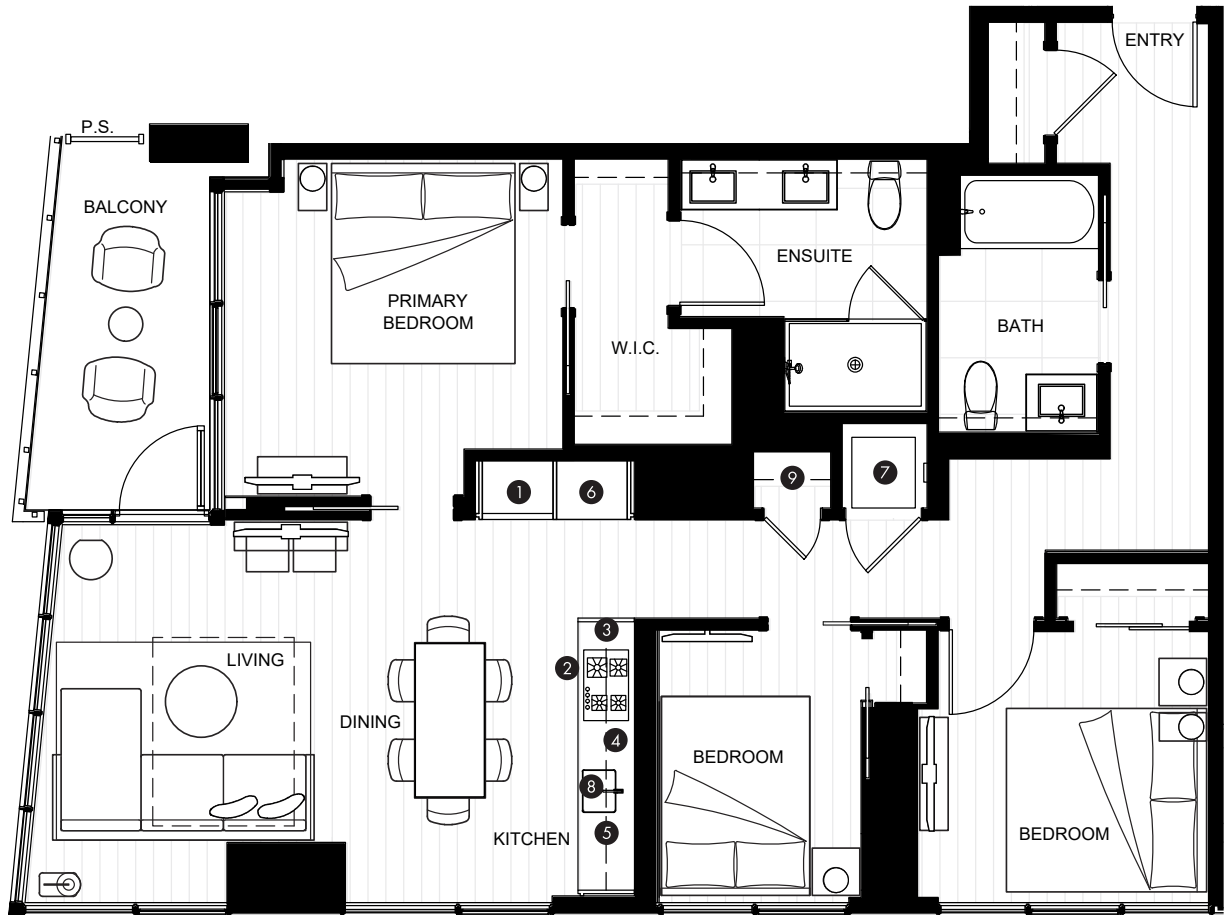

THREE BEDROOM SUITE

INDOOR AREA	OUTDOOR AREA
1,095 SQ FT	84 SQ FT
TOTAL AREA	
1,179 SQ FT	

FEATURE LIST:

1. 30" Blomberg Integrated Fridge
2. 30" Fulgor Milano Convection Oven
3. 30" Fulgor Milano 5 Burner Gas Cooktop
4. 30" Faber Slide-Out Hoodfan
5. 24" Fulgor Milano Integrated Dishwasher
6. GE Microwave
7. LG Full Size Washer and Dryer
8. Sink Disposal
9. Pantry

The developer reserves the right to make minor modifications to suite and furniture layout, specifications and floor plans should they be necessary to maintain the high standards of this community. Square footage are based on preliminary measurements and are approximate. E & O.E.