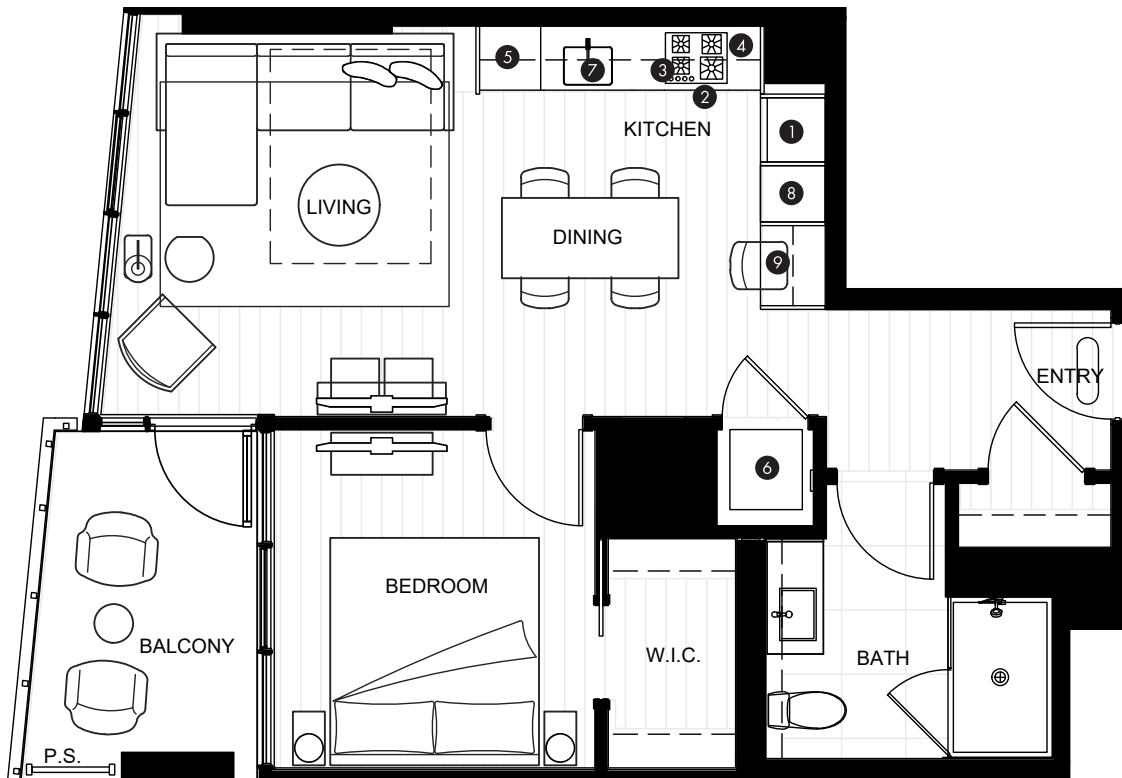

ONE BEDROOM SUITE

INDOOR AREA 610 SQ FT	OUTDOOR AREA 74 SQ FT
TOTAL AREA 684 SQ FT	

FEATURE LIST:

1. 22" Blomberg Integrated Fridge
2. 24" Fulgor Milano Convection Oven
3. 24" Fulgor Milano 4 Burner Gas Cooktop
4. 24" Haier Microhood Combo
5. 24" Fulgor Milano Integrated Dishwasher
6. LG Full Size Washer and Dryer
7. Sink Disposal
8. Pantry
9. Workspace

The developer reserves the right to make minor modifications to suite and furniture layout, specifications and floor plans should they be necessary to maintain the high standards of this community. Square footage are based on preliminary measurements and are approximate. E & O.E.

ONE BEDROOM SUITE

INDOOR AREA 574 SQ FT	OUTDOOR AREA 75 SQ FT
TOTAL AREA 649 SQ FT	

FEATURE LIST:

1. 22" Blomberg Integrated Fridge
2. 24" Fulgor Milano Convection Oven
3. 24" Fulgor Milano 4 Burner Gas Cooktop
4. 24" Haier Microhood Combo
5. 24" Fulgor Milano Integrated Dishwasher
6. LG Full Size Washer and Dryer
7. Sink Disposal
8. Pantry
9. Storage