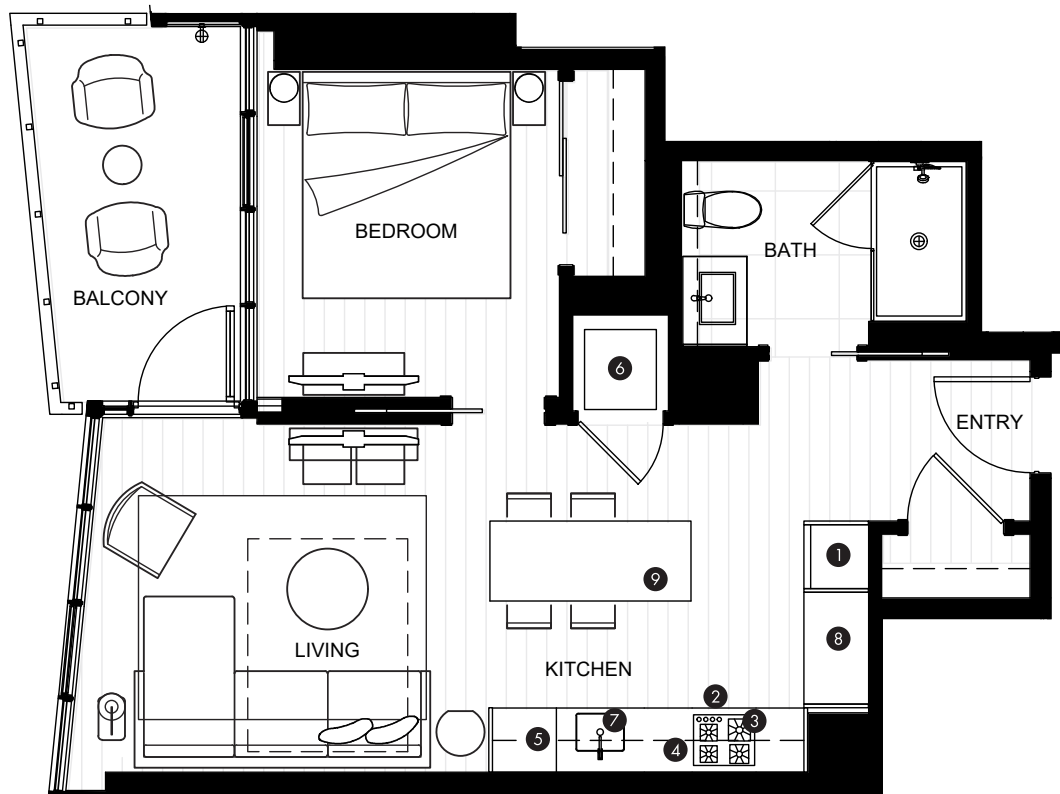

ONE BEDROOM SUITE

INDOOR AREA 610 SQ FT	OUTDOOR AREA 74 SQ FT
TOTAL AREA 684 SQ FT	

FEATURE LIST:

1. 22" Blomberg Integrated Fridge
2. 24" Fulgor Milano Convection Oven
3. 24" Fulgor Milano 4 Burner Gas Cooktop
4. 24" Haier Microhood Combo
5. 24" Fulgor Milano Integrated Dishwasher
6. LG Full Size Washer and Dryer
7. Sink Disposal
8. Pantry
9. Workspace

The developer reserves the right to make minor modifications to suite and furniture layout, specifications and floor plans should they be necessary to maintain the high standards of this community. Square footage are based on preliminary measurements and are approximate. E & O.E.

ONE BEDROOM SUITE

INDOOR AREA 574 SQ FT	OUTDOOR AREA 75 SQ FT
TOTAL AREA 649 SQ FT	

FEATURE LIST:

1. 22" Blomberg Integrated Fridge
2. 24" Fulgor Milano Convection Oven
3. 24" Fulgor Milano 4 Burner Gas Cooktop
4. 24" Haier Microhood Combo
5. 24" Fulgor Milano Integrated Dishwasher
6. LG Full Size Washer and Dryer
7. Sink Disposal
8. Pantry
9. Storage