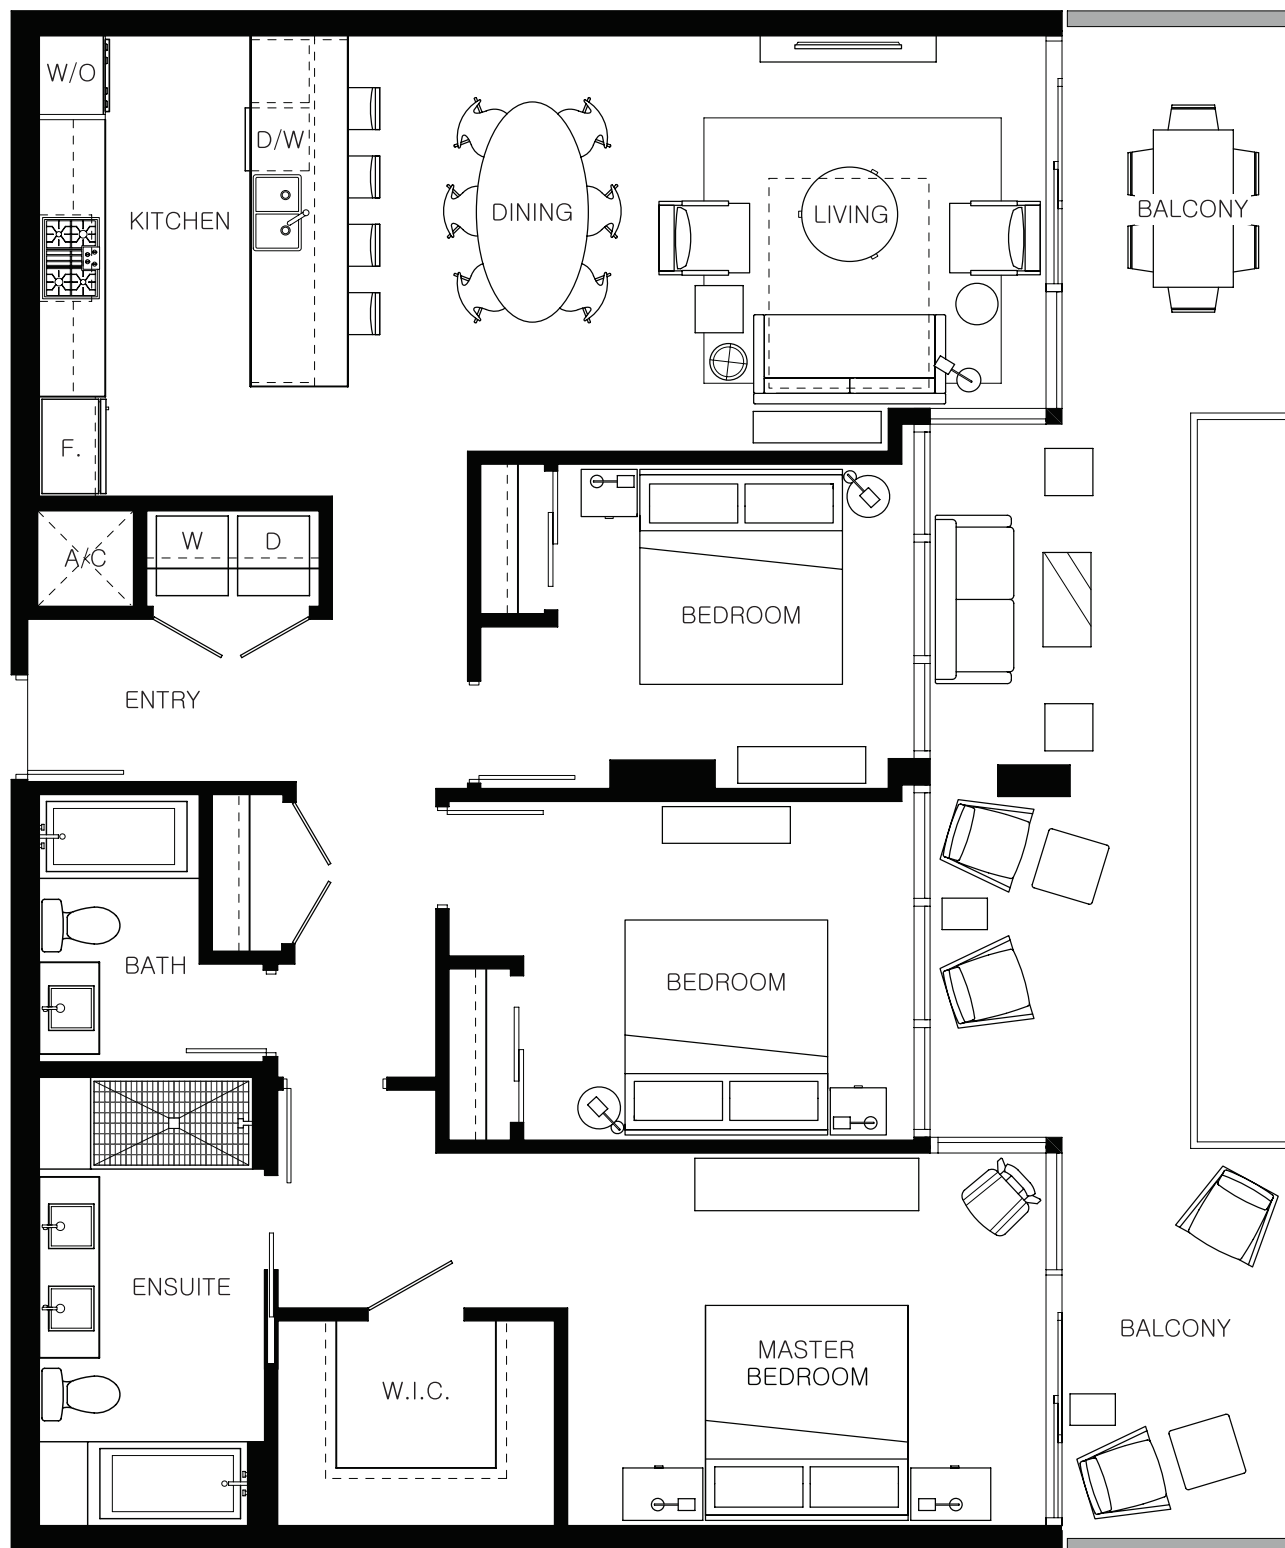

THREE BEDROOM SKY SUITE

LIVING 1,500 SQ FT

The developer reserves the right to make minor modifications to suite and furniture layout, specifications and floor plans should they be necessary to maintain the high standards of this community. Square footage are based on preliminary measurements and are approximate. E & O.E.

EXECUTIVE THREE BEDROOM SKY SUITE

LIVING 1,840 SQ FT

The developer reserves the right to make minor modifications to suite and furniture layout, specifications and floor plans should they be necessary to maintain the high standards of this community. Square footage are based on preliminary measurements and are approximate. E & O.E.