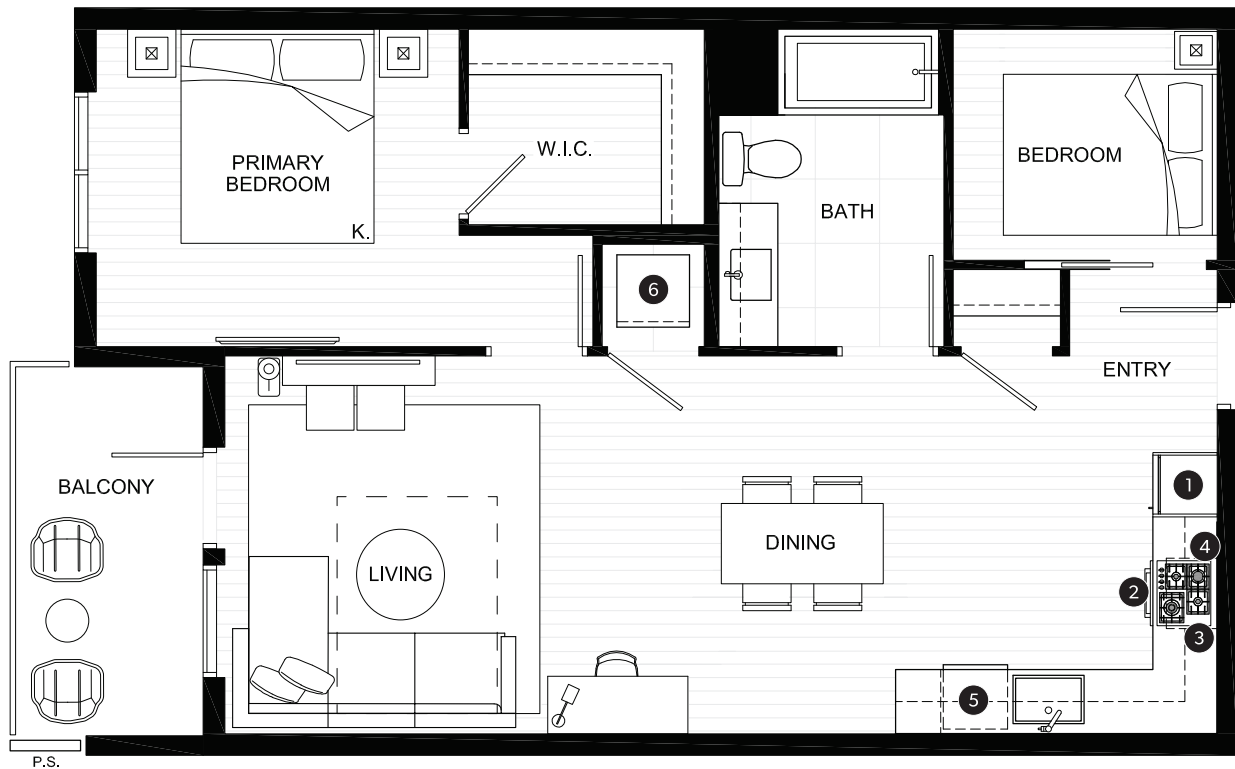

## JUNIOR TWO BEDROOM SUITE

INDOOR AREA <b>760 SQ FT</b>	OUTDOOR AREA <b>75-120 SQ FT</b>
TOTAL AREA <b>835-880 SQ FT</b>	

### FEATURE LIST:

1. 22" Fulgor Milano Fridge
2. 24" Fulgor Milano Wall Oven
3. 24" Fulgor Milano Gas Cooktop
4. 24" Frigidaire Microhood Combo
5. 24" Fulgor Milano Dishwasher
6. High-Efficiency Full Size Washer and Dryer

## JUNIOR TWO BEDROOM SUITE

INDOOR AREA <b>720 SQ FT</b>	OUTDOOR AREA <b>40-165 SQ FT</b>
TOTAL AREA <b>760-885 SQ FT</b>	