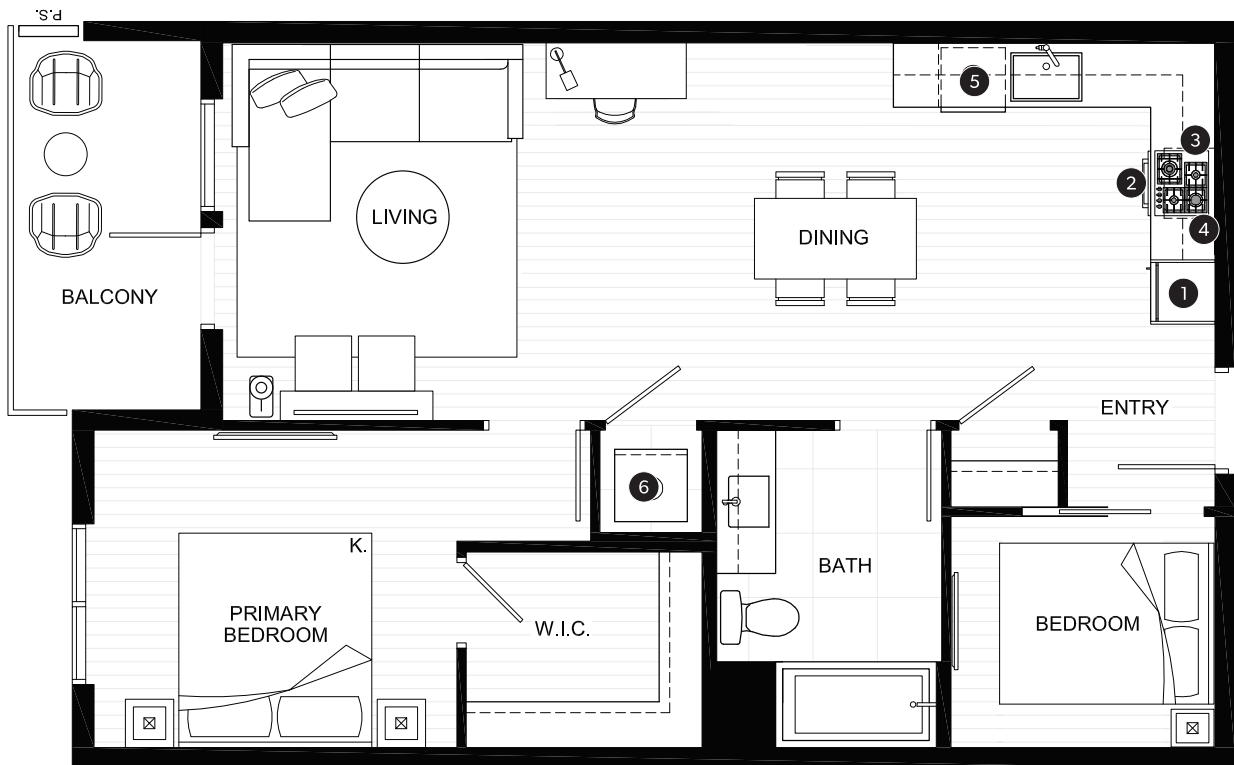

### FEATURE LIST:

1. 22" Fulgor Milano Fridge
2. 24" Fulgor Milano Wall Oven
3. 24" Fulgor Milano Gas Cooktop
4. 24" Frigidaire Microhood Combo
5. 24" Fulgor Milano Dishwasher
6. High-Efficiency Full Size Washer and Dryer

## JUNIOR TWO BEDROOM SUITE

INDOOR AREA <b>720 SQ FT</b>	OUTDOOR AREA <b>40-165 SQ FT</b>
TOTAL AREA <b>760-885 SQ FT</b>	