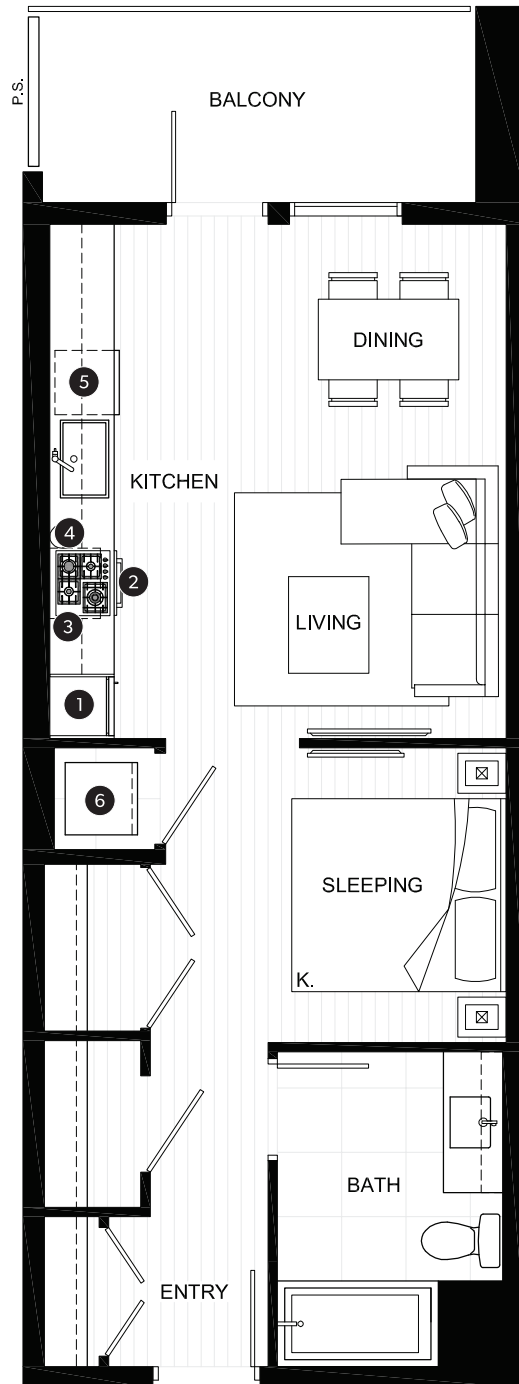

LEVEL SUITE

INDOOR AREA 505-510 SQ FT	OUTDOOR AREA 65-80 SQ FT
TOTAL AREA 570-590 SQ FT	

FEATURE LIST:

1. 22" Fulgor Milano Fridge
2. 24" Fulgor Milano Wall Oven
3. 24" Fulgor Milano Gas Cooktop
4. 24" Frigidaire Microhood Combo
5. 24" Fulgor Milano Dishwasher
6. High-Efficiency Full Size Washer and Dryer