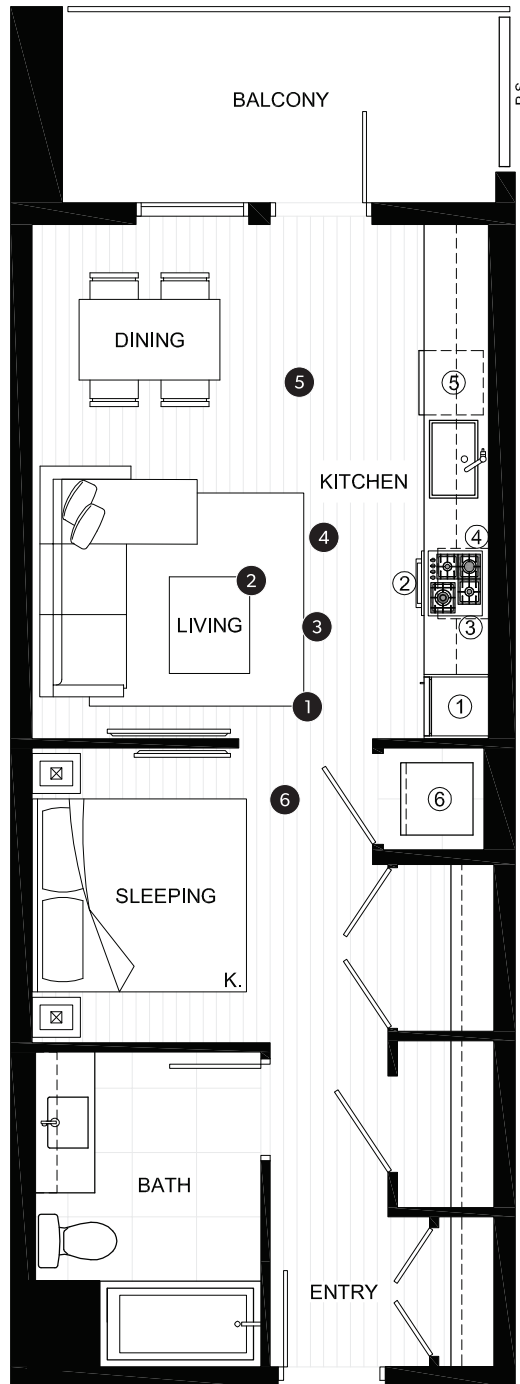

LEVEL SUITE

INDOOR AREA 505-510 SQ FT	OUTDOOR AREA 65-80 SQ FT
TOTAL AREA 570-590 SQ FT	

FEATURE LIST:

1. 22" Fulgor Milano Fridge
2. 24" Fulgor Milano Wall Oven
3. 24" Fulgor Milano Gas Cooktop
4. 24" Frigidaire Microhood Combo
5. 24" Fulgor Milano Dishwasher
6. High-Efficiency Full Size Washer and Dryer