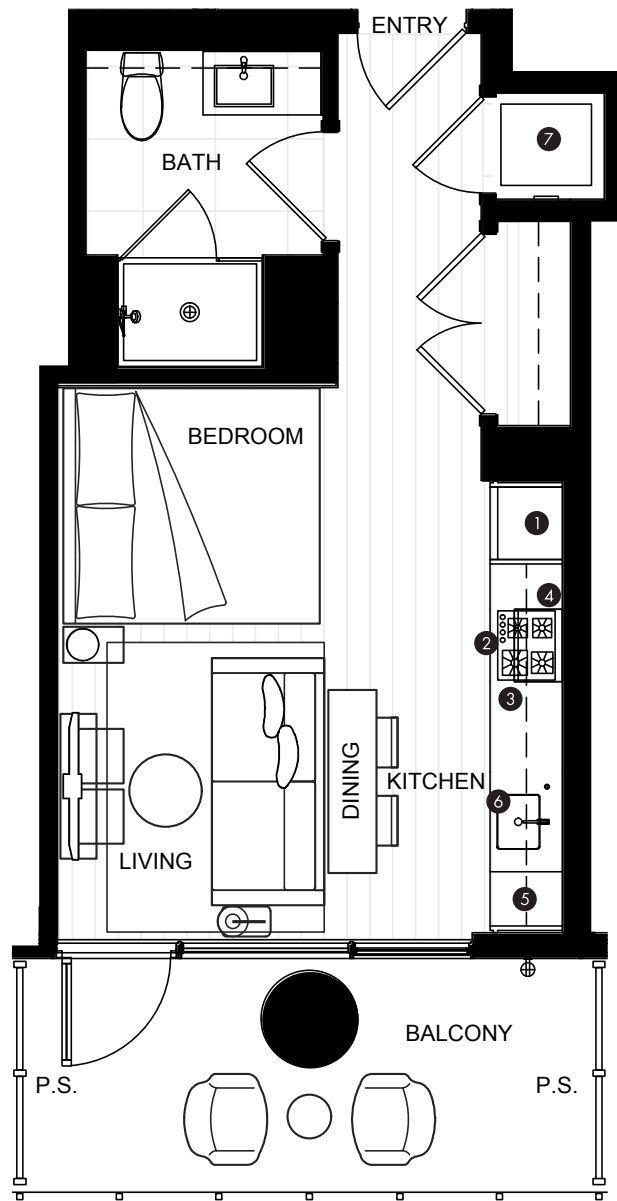

LEVEL SUITE

INDOOR AREA 456SQ FT	OUTDOOR AREA 67 SQ FT
TOTAL AREA 523 SQ FT	

FEATURE LIST:

1. 22" Fulgor Milano Integrated Fridge
2. 24" Fulgor Milano Convection Oven
3. 24" Fulgor Milano 4 Burner Gas Cooktop
4. 24" Haier Microhood Combo
5. 18" Fulgor Milano Integrated Dishwasher
6. Sink Disposal
7. LG Washer and Dryer

LEVEL SUITE

INDOOR AREA 449SQ FT	OUTDOOR AREA 82 SQ FT
TOTAL AREA 531 SQ FT	

FEATURE LIST:

1. 22" Fulgor Milano Integrated Fridge
2. 24" Fulgor Milano Convection Oven
3. 24" Fulgor Milano 4 Burner Gas Cooktop
4. 24" Haier Microhood Combo
5. 18" Fulgor Milano Integrated Dishwasher
6. Sink Disposal
7. LG Washer and Dryer

The developer reserves the right to make minor modifications to suite and furniture layout, specifications and floor plans should they be necessary to maintain the high standards of this community. Square footage are based on preliminary measurements and are approximate. E & O.E.

LEVEL SUITE

INDOOR AREA 379 SQ FT	OUTDOOR AREA 109 SQ FT
TOTAL AREA 488 SQ FT	

FEATURE LIST:

1. 22" Fulgor Milano Integrated Fridge
2. 24" Fulgor Milano Convection Oven
3. 24" Fulgor Milano 4 Burner Gas Cooktop
4. 24" Haier Microhood Combo
5. 18" Fulgor Milano Integrated Dishwasher
6. Sink Disposal
7. LG Washer and Dryer