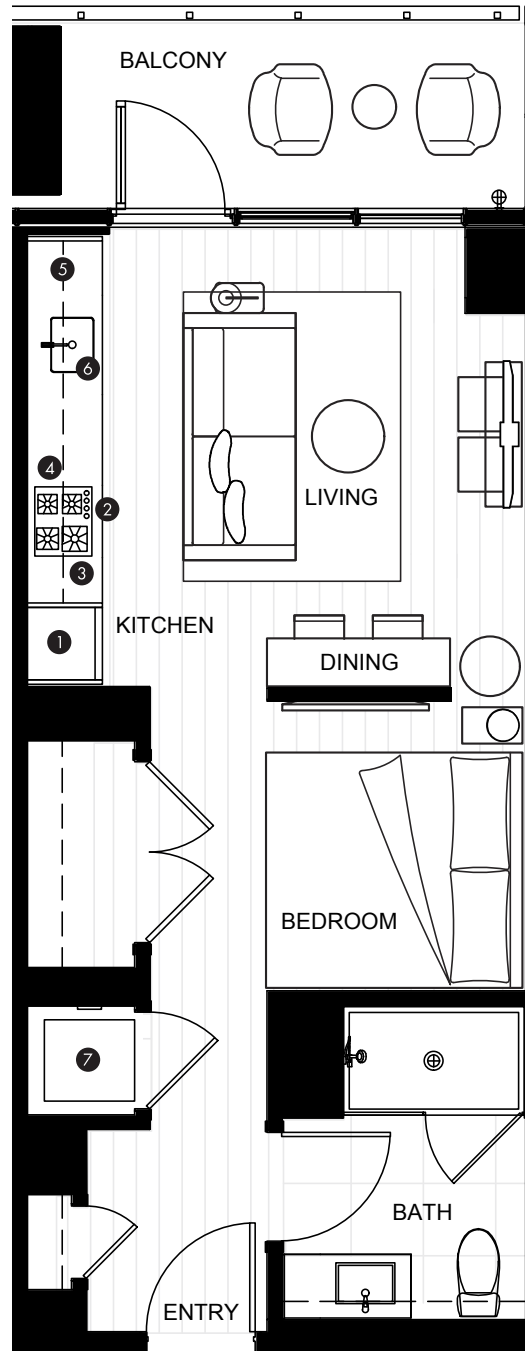

LEVEL SUITE

INDOOR AREA 456SQ FT	OUTDOOR AREA 67 SQ FT
TOTAL AREA 523 SQ FT	

FEATURE LIST:

1. 22" Fulgor Milano Integrated Fridge
2. 24" Fulgor Milano Convection Oven
3. 24" Fulgor Milano 4 Burner Gas Cooktop
4. 24" Haier Microhood Combo
5. 18" Fulgor Milano Integrated Dishwasher
6. Sink Disposal
7. LG Washer and Dryer

The developer reserves the right to make minor modifications to suite and furniture layout, specifications and floor plans should they be necessary to maintain the high standards of this community. Square footage are based on preliminary measurements and are approximate. E & O.E.

LEVEL SUITE

INDOOR AREA 449SQ FT	OUTDOOR AREA 82 SQ FT
TOTAL AREA 531 SQ FT	

FEATURE LIST:

1. 22" Fulgor Milano Integrated Fridge
2. 24" Fulgor Milano Convection Oven
3. 24" Fulgor Milano 4 Burner Gas Cooktop
4. 24" Haier Microhood Combo
5. 18" Fulgor Milano Integrated Dishwasher
6. Sink Disposal
7. LG Washer and Dryer

LEVEL SUITE

INDOOR AREA 379 SQ FT	OUTDOOR AREA 109 SQ FT
TOTAL AREA 488 SQ FT	

FEATURE LIST:

1. 22" Fulgor Milano Integrated Fridge
2. 24" Fulgor Milano Convection Oven
3. 24" Fulgor Milano 4 Burner Gas Cooktop
4. 24" Haier Microhood Combo
5. 18" Fulgor Milano Integrated Dishwasher
6. Sink Disposal
7. LG Washer and Dryer