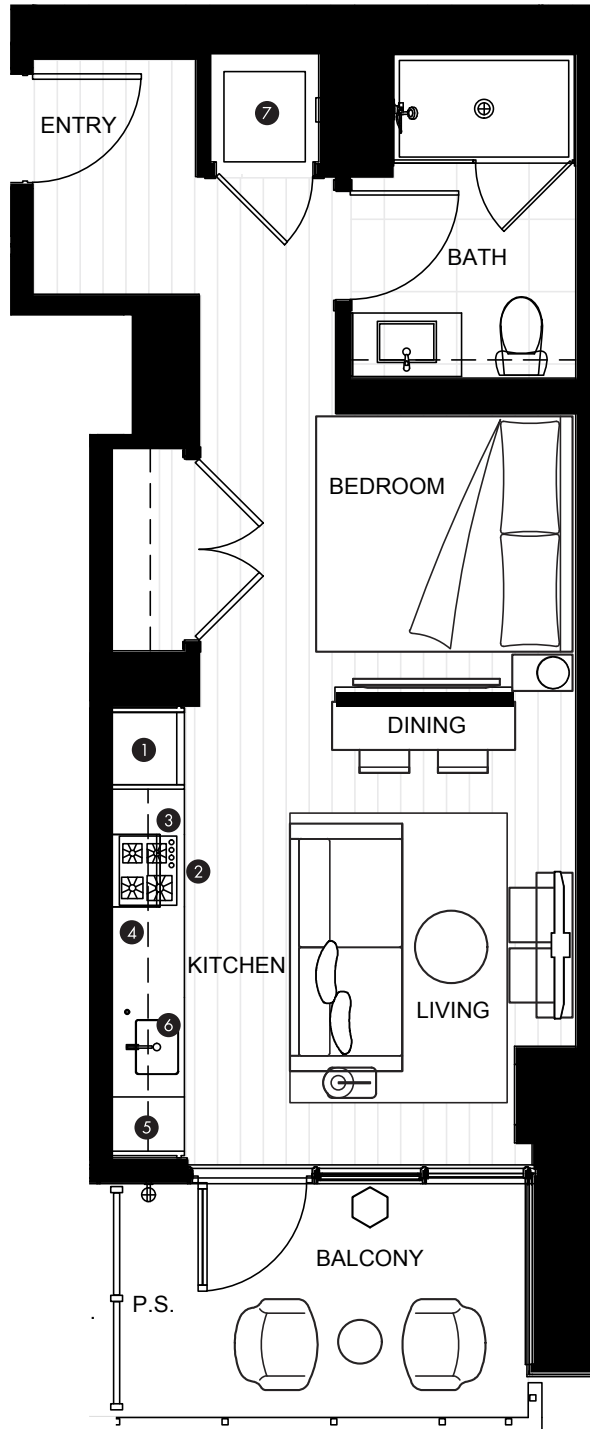

LEVEL SUITE

INDOOR AREA 456SQ FT	OUTDOOR AREA 67 SQ FT
TOTAL AREA 523 SQ FT	

FEATURE LIST:

1. 22" Fulgor Milano Integrated Fridge
2. 24" Fulgor Milano Convection Oven
3. 24" Fulgor Milano 4 Burner Gas Cooktop
4. 24" Haier Microhood Combo
5. 18" Fulgor Milano Integrated Dishwasher
6. Sink Disposal
7. LG Washer and Dryer

The developer reserves the right to make minor modifications to suite and furniture layout, specifications and floor plans should they be necessary to maintain the high standards of this community. Square footage are based on preliminary measurements and are approximate. E & O.E.

LEVEL SUITE

INDOOR AREA 449SQ FT	OUTDOOR AREA 82 SQ FT
TOTAL AREA 531 SQ FT	

FEATURE LIST:

1. 22" Fulgor Milano Integrated Fridge
2. 24" Fulgor Milano Convection Oven
3. 24" Fulgor Milano 4 Burner Gas Cooktop
4. 24" Haier Microhood Combo
5. 18" Fulgor Milano Integrated Dishwasher
6. Sink Disposal
7. LG Washer and Dryer

LEVEL SUITE

INDOOR AREA 379 SQ FT	OUTDOOR AREA 109 SQ FT
TOTAL AREA 488 SQ FT	

FEATURE LIST:

1. 22" Fulgor Milano Integrated Fridge
2. 24" Fulgor Milano Convection Oven
3. 24" Fulgor Milano 4 Burner Gas Cooktop
4. 24" Haier Microhood Combo
5. 18" Fulgor Milano Integrated Dishwasher
6. Sink Disposal
7. LG Washer and Dryer