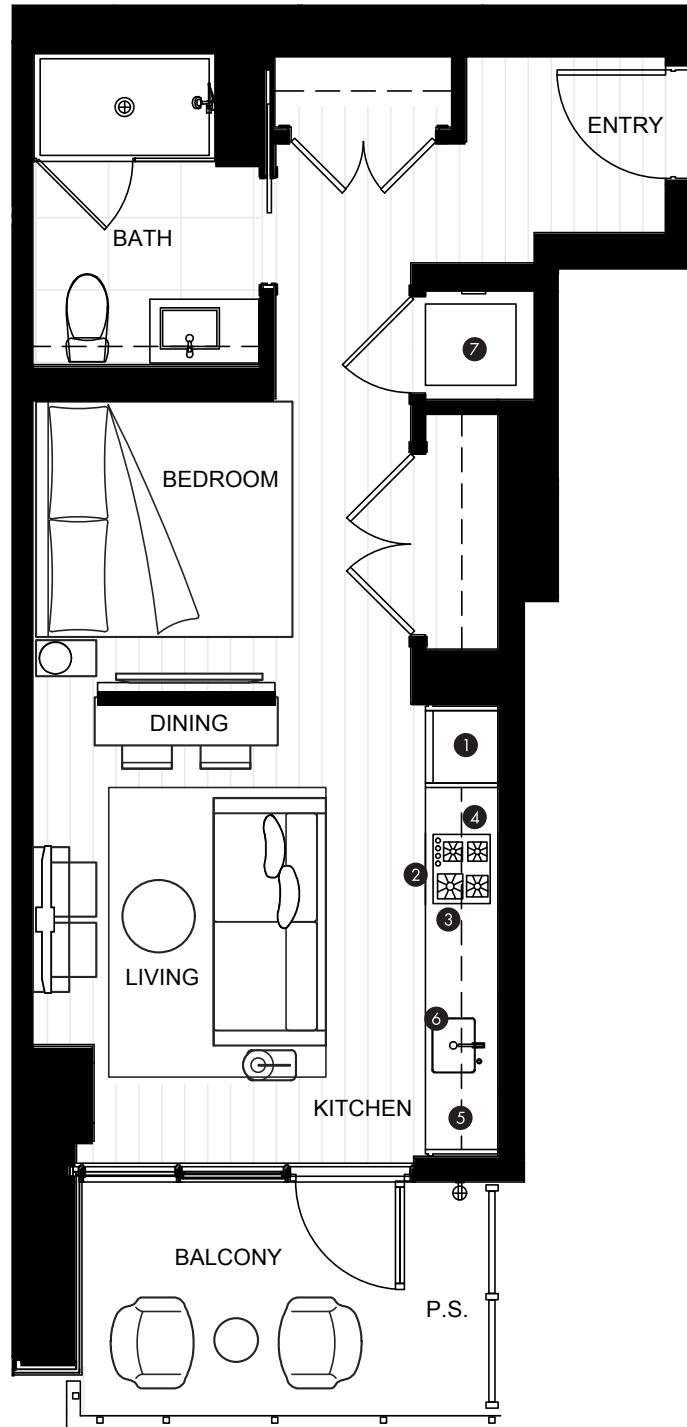

LEVEL SUITE

INDOOR AREA 456SQ FT	OUTDOOR AREA 67 SQ FT
TOTAL AREA 523 SQ FT	

FEATURE LIST:

1. 22" Fulgor Milano Integrated Fridge
2. 24" Fulgor Milano Convection Oven
3. 24" Fulgor Milano 4 Burner Gas Cooktop
4. 24" Haier Microhood Combo
5. 18" Fulgor Milano Integrated Dishwasher
6. Sink Disposal
7. LG Washer and Dryer

LEVEL SUITE

INDOOR AREA 449SQ FT	OUTDOOR AREA 82 SQ FT
TOTAL AREA 531 SQ FT	

FEATURE LIST:

1. 22" Fulgor Milano Integrated Fridge
2. 24" Fulgor Milano Convection Oven
3. 24" Fulgor Milano 4 Burner Gas Cooktop
4. 24" Haier Microhood Combo
5. 18" Fulgor Milano Integrated Dishwasher
6. Sink Disposal
7. LG Washer and Dryer

LEVEL SUITE

INDOOR AREA 379 SQ FT	OUTDOOR AREA 109 SQ FT
TOTAL AREA 488 SQ FT	

FEATURE LIST:

1. 22" Fulgor Milano Integrated Fridge
2. 24" Fulgor Milano Convection Oven
3. 24" Fulgor Milano 4 Burner Gas Cooktop
4. 24" Haier Microhood Combo
5. 18" Fulgor Milano Integrated Dishwasher
6. Sink Disposal
7. LG Washer and Dryer

LEVEL SUITE

INDOOR AREA 479 SQ FT	OUTDOOR AREA 72 SQ FT
TOTAL AREA 551 SQ FT	

FEATURE LIST:

1. 22" Fulgor Milano Integrated Fridge
2. 24" Fulgor Milano Convection Oven
3. 24" Fulgor Milano 4 Burner Gas Cooktop
4. 24" Haier Microhood Combo
5. 18" Fulgor Milano Integrated Dishwasher
6. Sink Disposal
7. LG Washer and Dryer