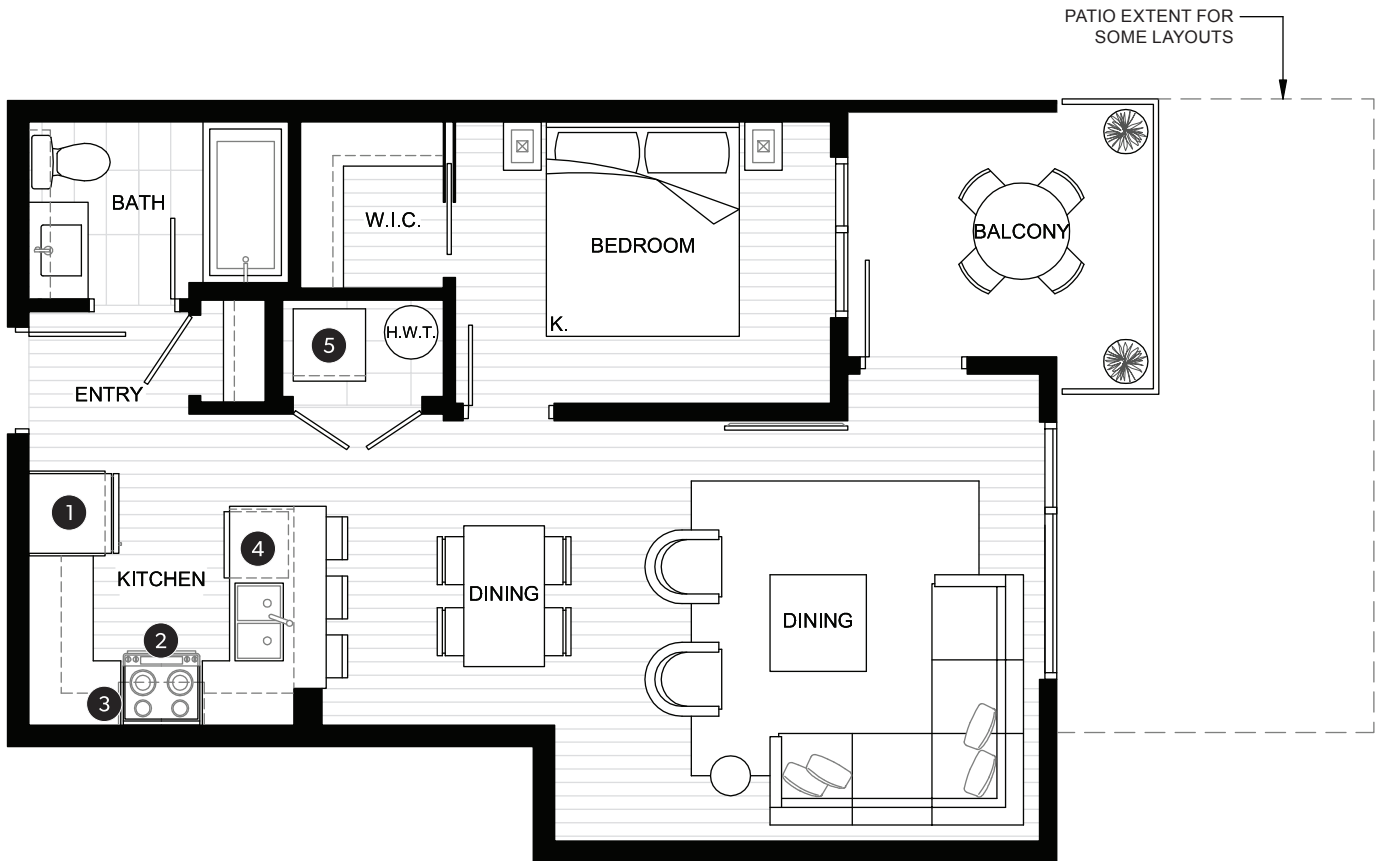

ONE BEDROOM SUITE

TOTAL AREA 720-900 SQ FT	
INDOOR AREA 640 SQ FT	OUTDOOR AREA 80-260 SQ FT

FEATURE LIST

1. 30" Fridge
2. 30" Electric Range
3. 30" Hoodfan
4. Dishwasher
5. High-Efficiency Full Size Washer and Dryer

ONE BEDROOM SUITE

TOTAL AREA **680-840** SQ FT

INDOOR AREA
590 SQ FT

OUTDOOR AREA
90-250 SQ FT

PATIO EXTENT FOR
SOME LAYOUTS

FEATURE LIST

1. 30" Fridge
2. 30" Electric Range
3. 30" Hoodfan
4. Dishwasher
5. High-Efficiency Full Size Washer and Dryer