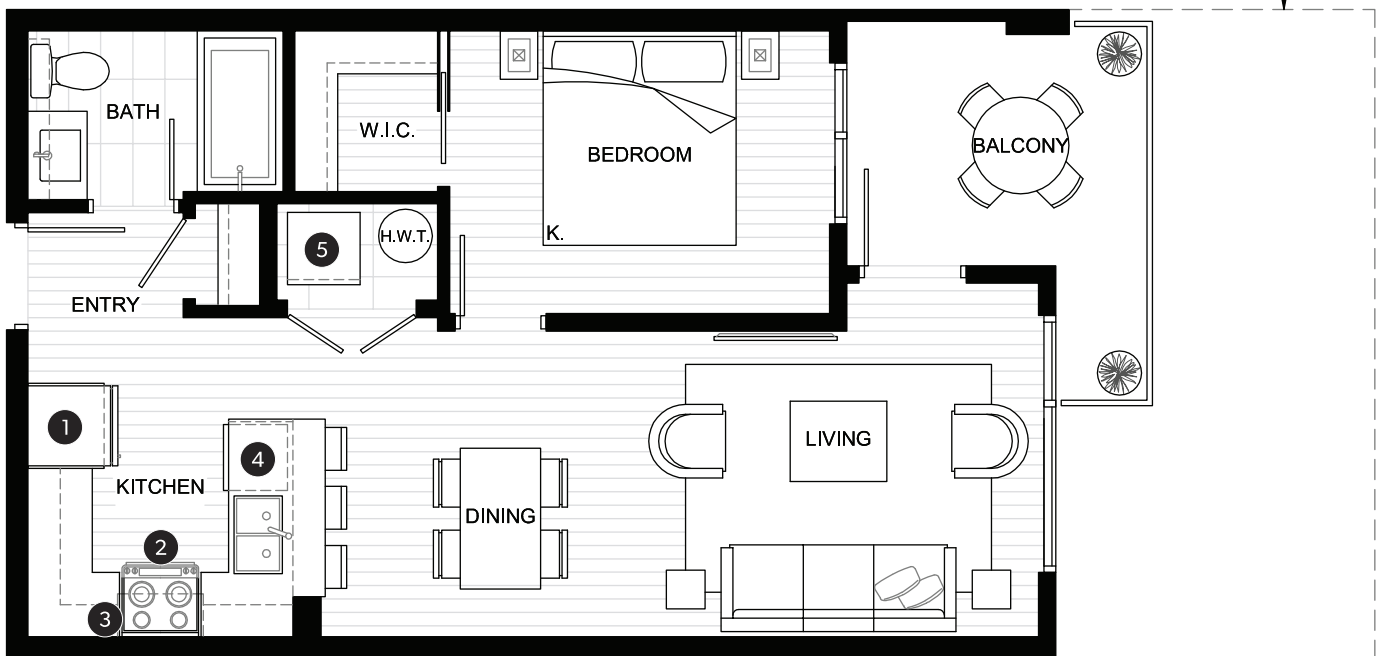

ONE BEDROOM SUITE

TOTAL AREA 720-900 SQ FT	
INDOOR AREA 640 SQ FT	OUTDOOR AREA 80-260 SQ FT

FEATURE LIST

1. 30" Fridge
2. 30" Electric Range
3. 30" Hoodfan
4. Dishwasher
5. High-Efficiency Full Size Washer and Dryer

ONE BEDROOM SUITE

TOTAL AREA **680-840** SQ FT

INDOOR AREA
590 SQ FT

OUTDOOR AREA
90-250 SQ FT

PATIO EXTENT FOR
SOME LAYOUTS

FEATURE LIST

1. 30" Fridge
2. 30" Electric Range
3. 30" Hoodfan
4. Dishwasher
5. High-Efficiency Full Size Washer and Dryer