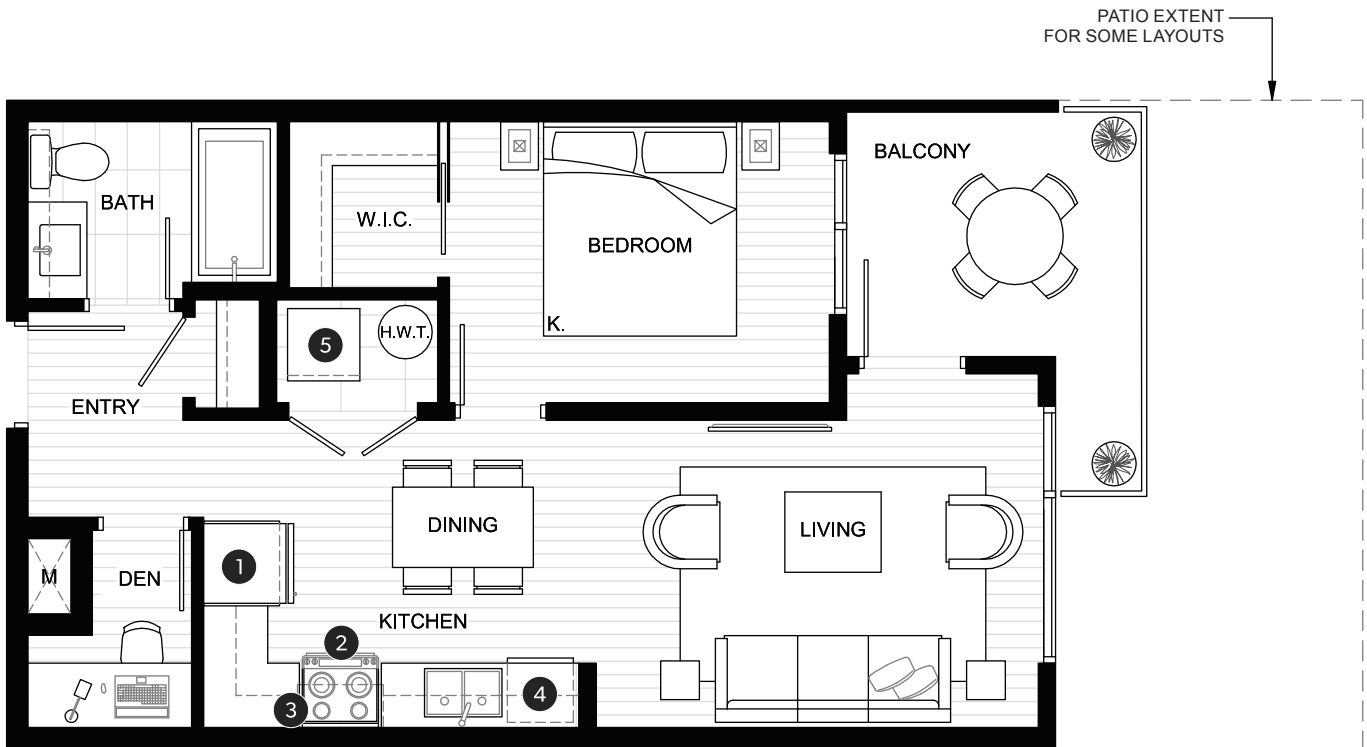

## DELUXE ONE BEDROOM SUITE

TOTAL AREA **670-830 SQ FT**

INDOOR AREA  
**580 SQ FT**

OUTDOOR AREA  
**90-250 SQ FT**

### FEATURE LIST

1. 30" Fridge
2. 30" Electric Range
3. 30" Hoodfan
4. Dishwasher
5. High-Efficiency Full Size Washer and Dryer