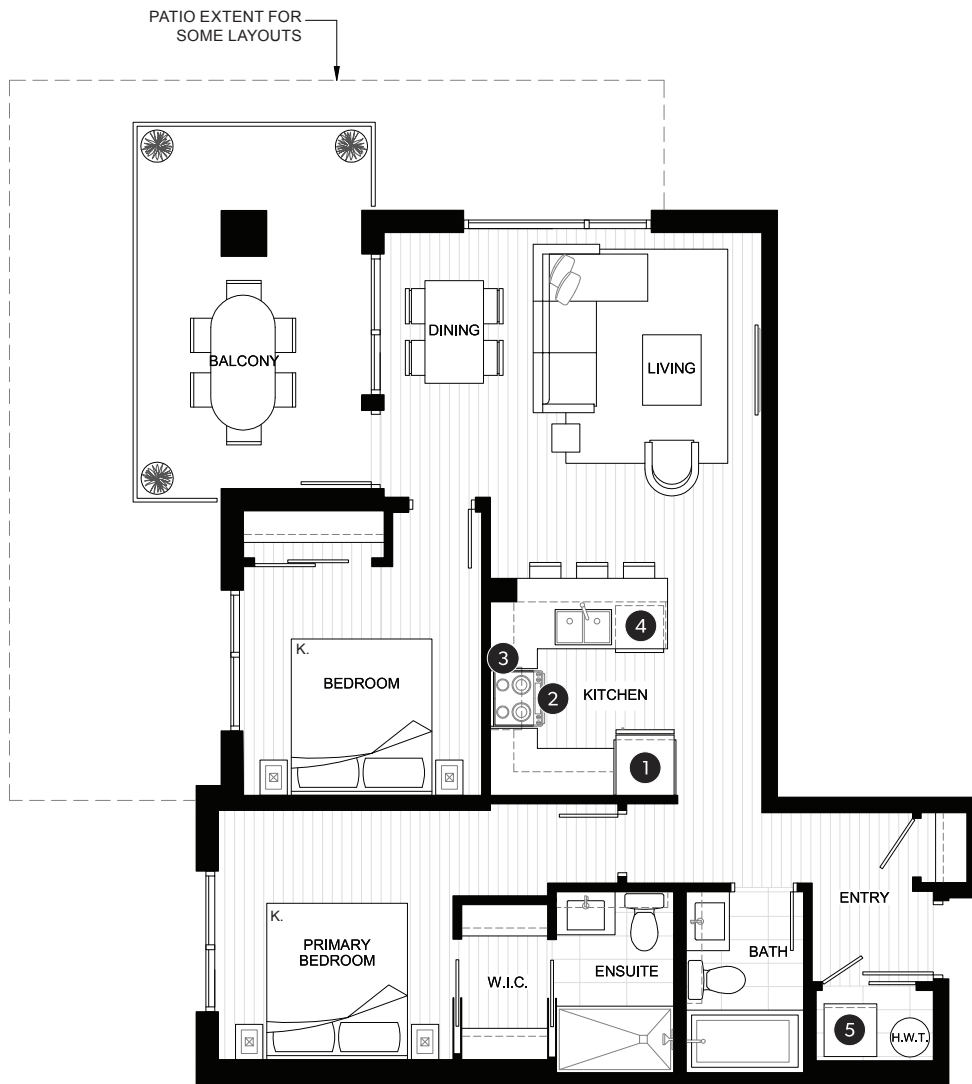

TWO BEDROOM SUITE

TOTAL AREA 1,100-1,230 SQ FT	
INDOOR AREA 900 SQ FT	OUTDOOR AREA 220-330 SQ FT

FEATURE LIST

1. 30" Fridge
2. 30" Electric Range
3. 30" Hoodfan
4. Dishwasher
5. High-Efficiency Full Size Washer and Dryer

TWO BEDROOM SUITE

TOTAL AREA **1,030 SQ FT**

INDOOR AREA
940 SQ FT

OUTDOOR AREA
90 SQ FT

FEATURE LIST

1. 30" Fridge
2. 30" Electric Range
3. 30" Hoodfan
4. Dishwasher
5. High-Efficiency Full Size Washer and Dryer

TWO BEDROOM SUITE

TOTAL AREA **1,030-1,390 SQ FT**

INDOOR AREA
870 SQ FT

OUTDOOR AREA
160-520 SQ FT

FEATURE LIST

1. 30" Fridge
2. 30" Electric Range
3. 30" Hoodfan
4. Dishwasher
5. High-Efficiency Full Size Washer and Dryer