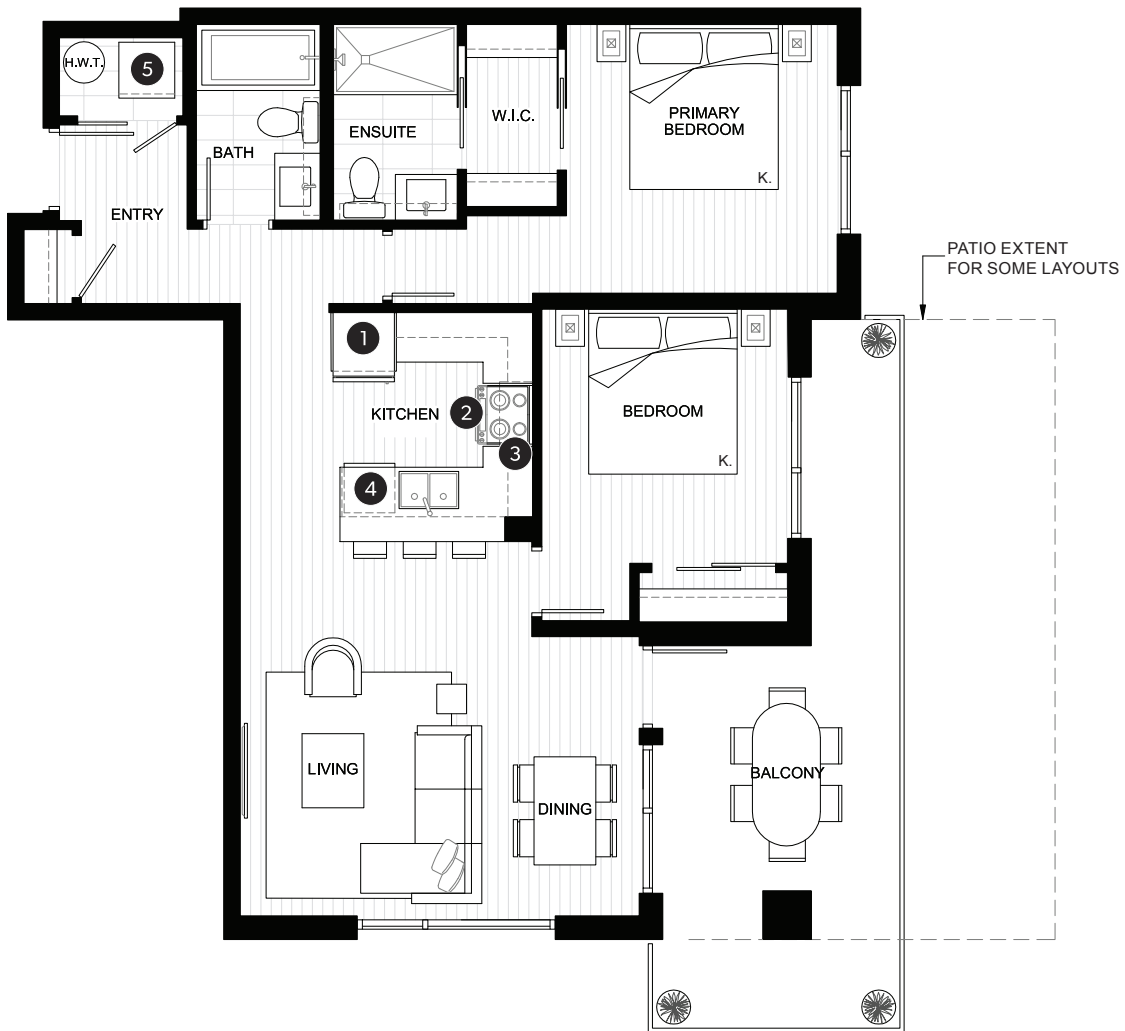

TWO BEDROOM SUITE

TOTAL AREA 1,100-1,230 SQ FT	
INDOOR AREA 900 SQ FT	OUTDOOR AREA 220-330 SQ FT

FEATURE LIST

1. 30" Fridge
2. 30" Electric Range
3. 30" Hoodfan
4. Dishwasher
5. High-Efficiency Full Size Washer and Dryer

TWO BEDROOM SUITE

TOTAL AREA **1,030 SQ FT**

INDOOR AREA
940 SQ FT

OUTDOOR AREA
90 SQ FT

FEATURE LIST

1. 30" Fridge
2. 30" Electric Range
3. 30" Hoodfan
4. Dishwasher
5. High-Efficiency Full Size Washer and Dryer

TWO BEDROOM SUITE

TOTAL AREA **1,030-1,390 SQ FT**

INDOOR AREA
870 SQ FT

OUTDOOR AREA
160-520 SQ FT

FEATURE LIST

1. 30" Fridge
2. 30" Electric Range
3. 30" Hoodfan
4. Dishwasher
5. High-Efficiency Full Size Washer and Dryer