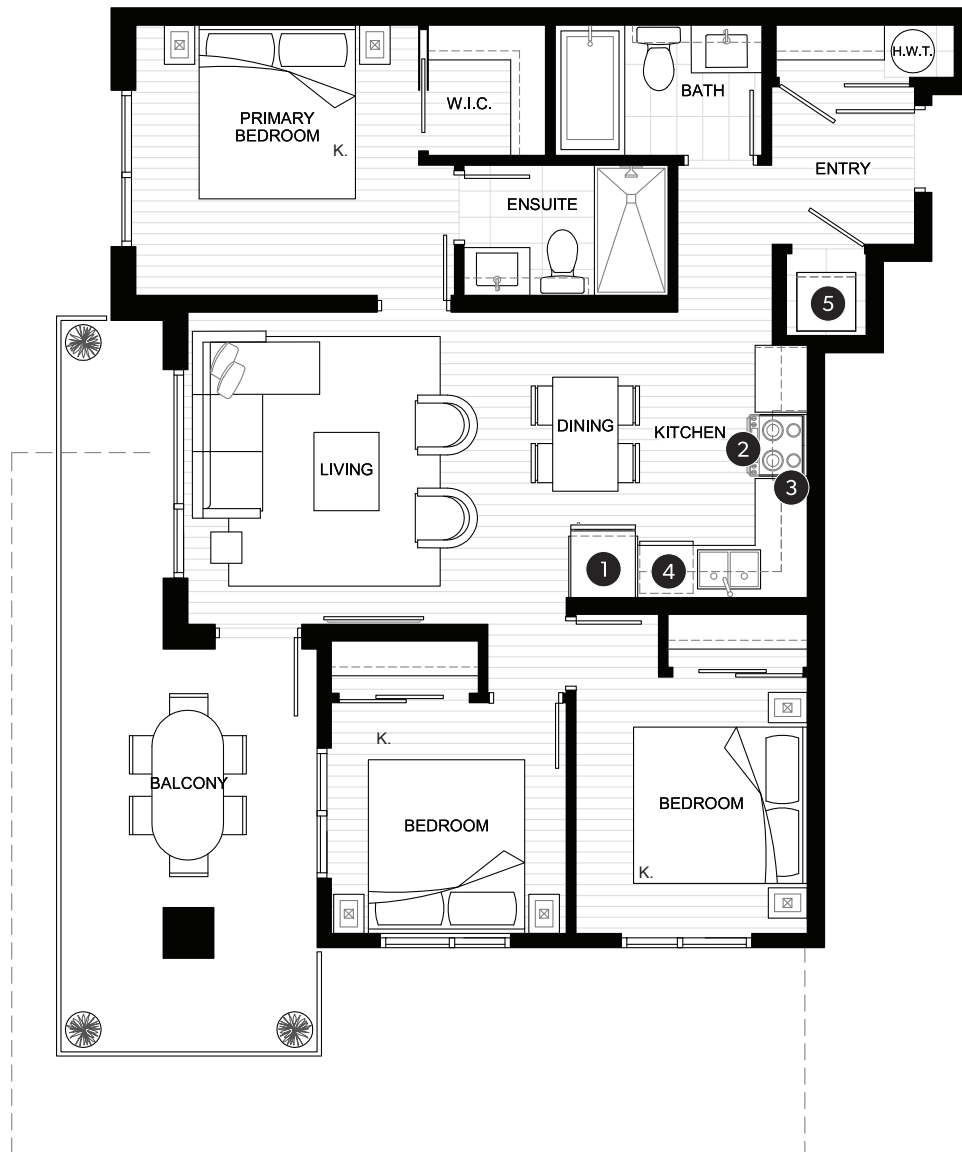

THREE BEDROOM SUITE

TOTAL AREA **1,190 SQ FT**

INDOOR AREA
990 SQ FT

OUTDOOR AREA
200 SQ FT

FEATURE LIST

1. 30" Fridge
2. 30" Electric Range
3. 30" Hoodfan
4. Dishwasher
5. High-Efficiency Full Size Washer and Dryer

THREE BEDROOM SUITE

TOTAL AREA **1,030 SQ FT**

INDOOR AREA
940 SQ FT

OUTDOOR AREA
90 SQ FT

FEATURE LIST

1. 30" Fridge
2. 30" Electric Range
3. 30" Hoodfan
4. Dishwasher
5. High-Efficiency Full Size Washer and Dryer

THREE BEDROOM SUITE

TOTAL AREA **1,110 - 1,190 SQ FT**

INDOOR AREA
900 SQ FT

OUTDOOR AREA
210 - 290 SQ FT

PATIO EXTENT FOR
SOME LAYOUTS

FEATURE LIST

1. 30" Fridge
2. 30" Electric Range
3. 30" Hoodfan
4. Dishwasher
5. High-Efficiency Full Size Washer and Dryer