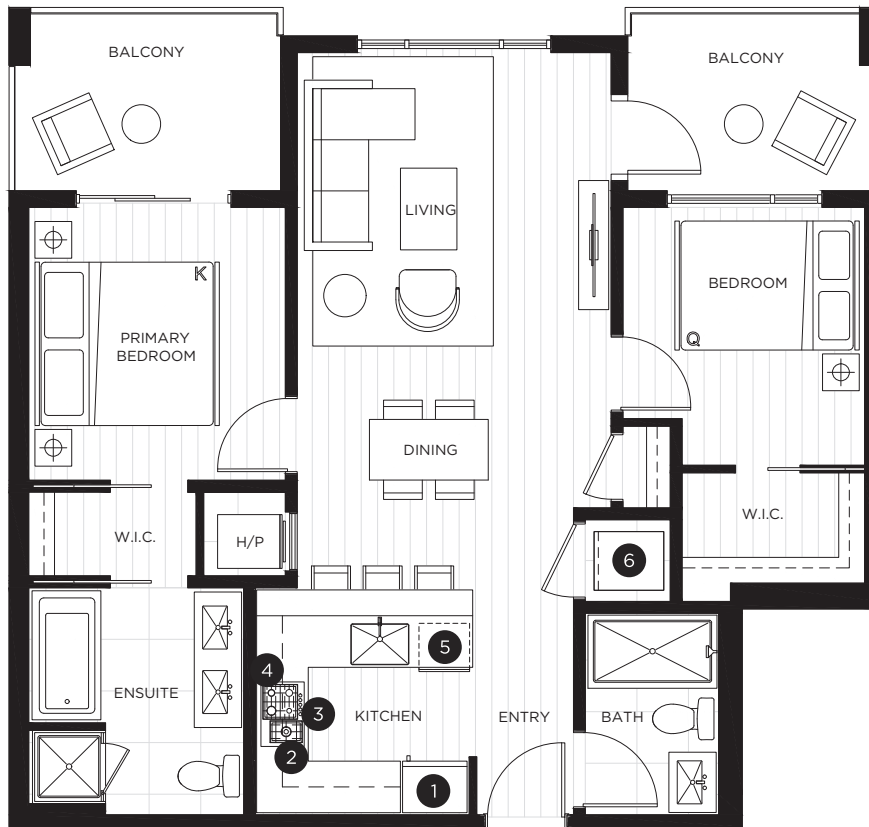

DELUXE TWO BEDROOM SUITE

TOTAL AREA 970-1,275 SQ FT	
INDOOR AREA 840 SQ FT	OUTDOOR AREA 130-435 SQ FT

FEATURE LIST

1. 30" Integrated Fulgor Milano Fridge
2. 30" Fulgor Milano Stainless 5-burner Gas Cooktop
3. 30" Fulgor Milano Convection Wall Oven
4. 30" Inset Frigidaire Microwave Hoodfan
5. 24" Integrated Blomberg EnergyStar-rated Dishwasher
6. Electrolux Full-sized Washer and Dryer

DELUXE TWO BEDROOM SUITE

TOTAL AREA 960 SQ FT	
INDOOR AREA 860 SQ FT	OUTDOOR AREA 100 SQ FT

FEATURE LIST

1. 30" Integrated Fulgor Milano Fridge
2. 30" Fulgor Milano Stainless 5-burner Gas Cooktop
3. 30" Fulgor Milano Convection Wall Oven
4. 30" Inset Frigidaire Microwave Hoodfan
5. 24" Integrated Blomberg EnergyStar-rated Dishwasher
6. Electrolux Full-sized Washer and Dryer