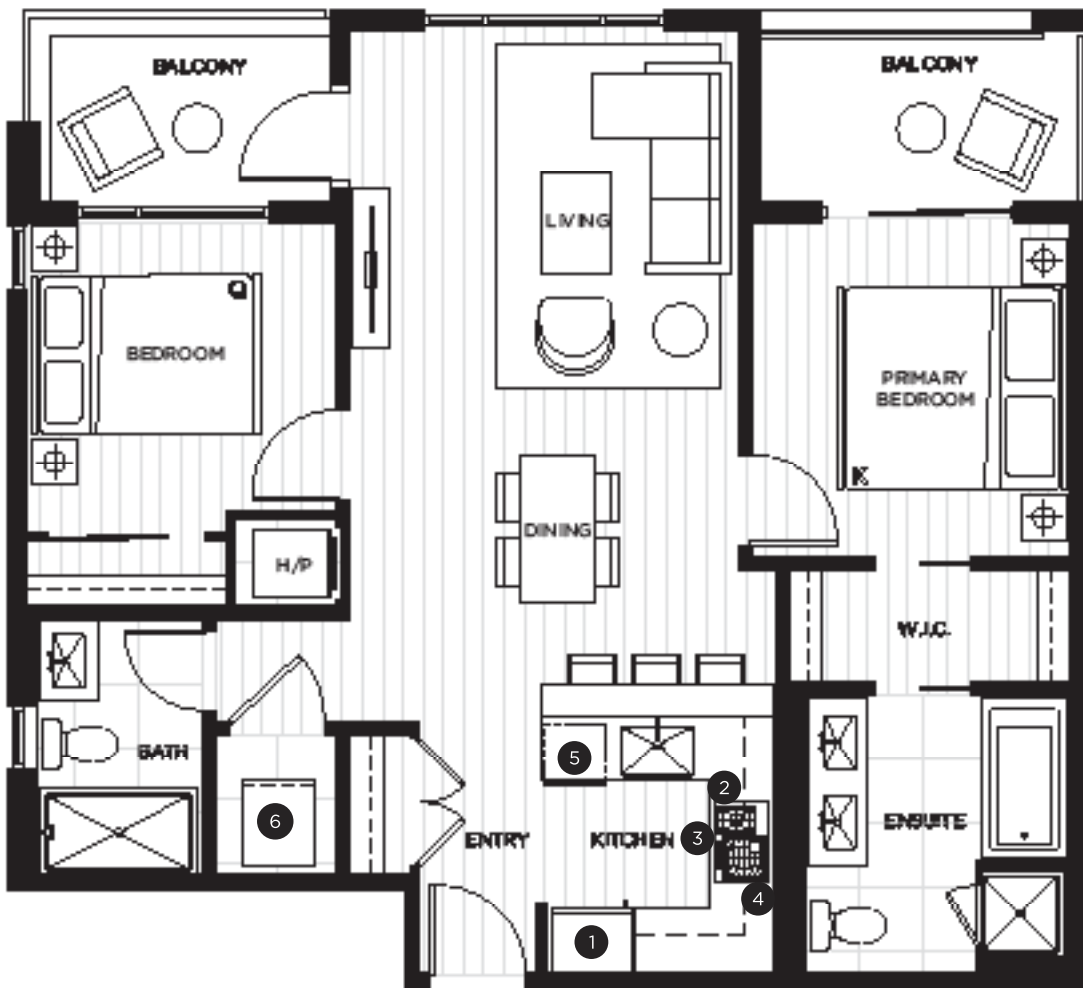

DELUXE TWO BEDROOM SUITE

TOTAL AREA 970-1,275 SQ FT	
INDOOR AREA 840 SQ FT	OUTDOOR AREA 130-435 SQ FT

FEATURE LIST

1. 30" Integrated Fulgor Milano Fridge
2. 30" Fulgor Milano Stainless 5-burner Gas Cooktop
3. 30" Fulgor Milano Convection Wall Oven
4. 30" Inset Frigidaire Microwave Hoodfan
5. 24" Integrated Blomberg EnergyStar-rated Dishwasher
6. Electrolux Full-sized Washer and Dryer

DELUXE TWO BEDROOM SUITE

TOTAL AREA 960 SQ FT	
INDOOR AREA 860 SQ FT	OUTDOOR AREA 100 SQ FT

FEATURE LIST

1. 30" Integrated Fulgor Milano Fridge
2. 30" Fulgor Milano Stainless 5-burner Gas Cooktop
3. 30" Fulgor Milano Convection Wall Oven
4. 30" Inset Frigidaire Microwave Hoodfan
5. 24" Integrated Blomberg EnergyStar-rated Dishwasher
6. Electrolux Full-sized Washer and Dryer