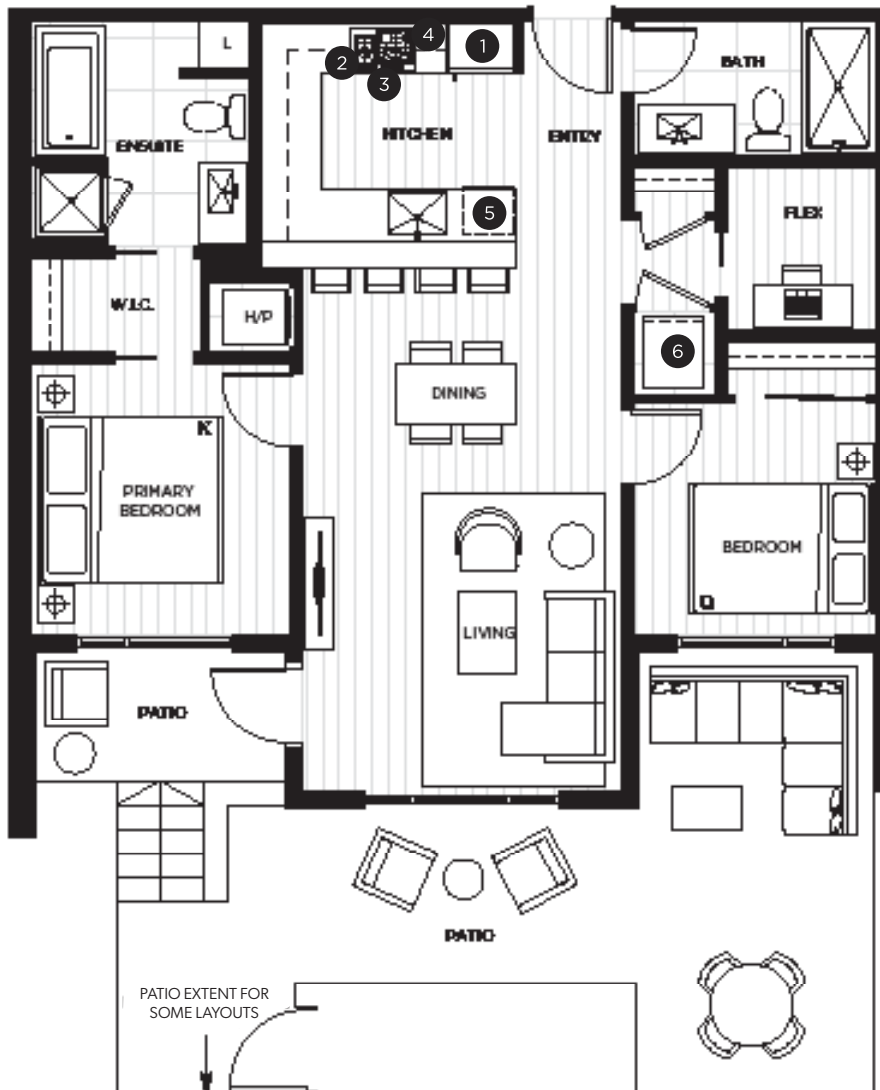

TWO BEDROOM SUITE

TOTAL AREA **1,020-1,430 SQ FT**

INDOOR AREA

890 SQ FT

OUTDOOR AREA

130-540 SQ FT

FEATURE LIST

1. 30" Integrated Fulgor Milano Fridge
2. 30" Fulgor Milano Stainless 5-burner Gas Cooktop
3. 30" Fulgor Milano Convection Wall Oven
4. 30" Inset Frigidaire Microwave Hoodfan
5. 24" Integrated Blomberg EnergyStar-rated Dishwasher
6. Electrolux Full-sized Washer and Dryer

TWO BEDROOM SUITE

TOTAL AREA **955 SQ FT**

INDOOR AREA

890 SQ FT

OUTDOOR AREA

65 SQ FT

FEATURE LIST

1. 30" Integrated Fulgor Milano Fridge
2. 30" Fulgor Milano Stainless 5-burner Gas Cooktop
3. 30" Fulgor Milano Convection Wall Oven
4. 30" Inset Frigidaire Microwave Hoodfan
5. 24" Integrated Blomberg EnergyStar-rated Dishwasher
6. Electrolux Full-sized Washer and Dryer

TWO BEDROOM SUITE

| | |
|---------------------------------|----------------------------------|
| TOTAL AREA 1,005 SQ FT | |
| INDOOR AREA 870 SQ FT | OUTDOOR AREA 135 SQ FT |

FEATURE LIST

1. 30" Integrated Fulgor Milano Fridge
2. 30" Fulgor Milano Stainless 5-burner Gas Cooktop
3. 30" Fulgor Milano Convection Wall Oven
4. 30" Inset Frigidaire Microwave Hoodfan
5. 24" Integrated Blomberg EnergyStar-rated Dishwasher
6. Electrolux Full-sized Washer and Dryer

TWO BEDROOM SUITE

TOTAL AREA **1,250-1,260 SQ FT**

INDOOR AREA

890 SQ FT

OUTDOOR AREA

360-370 SQ FT

FEATURE LIST

1. 30" Integrated Fulgor Milano Fridge
2. 30" Fulgor Milano Stainless 5-burner Gas Cooktop
3. 30" Fulgor Milano Convection Wall Oven
4. 30" Inset Frigidaire Microwave Hoodfan
5. 24" Integrated Blomberg EnergyStar-rated Dishwasher
6. Electrolux Full-sized Washer and Dryer