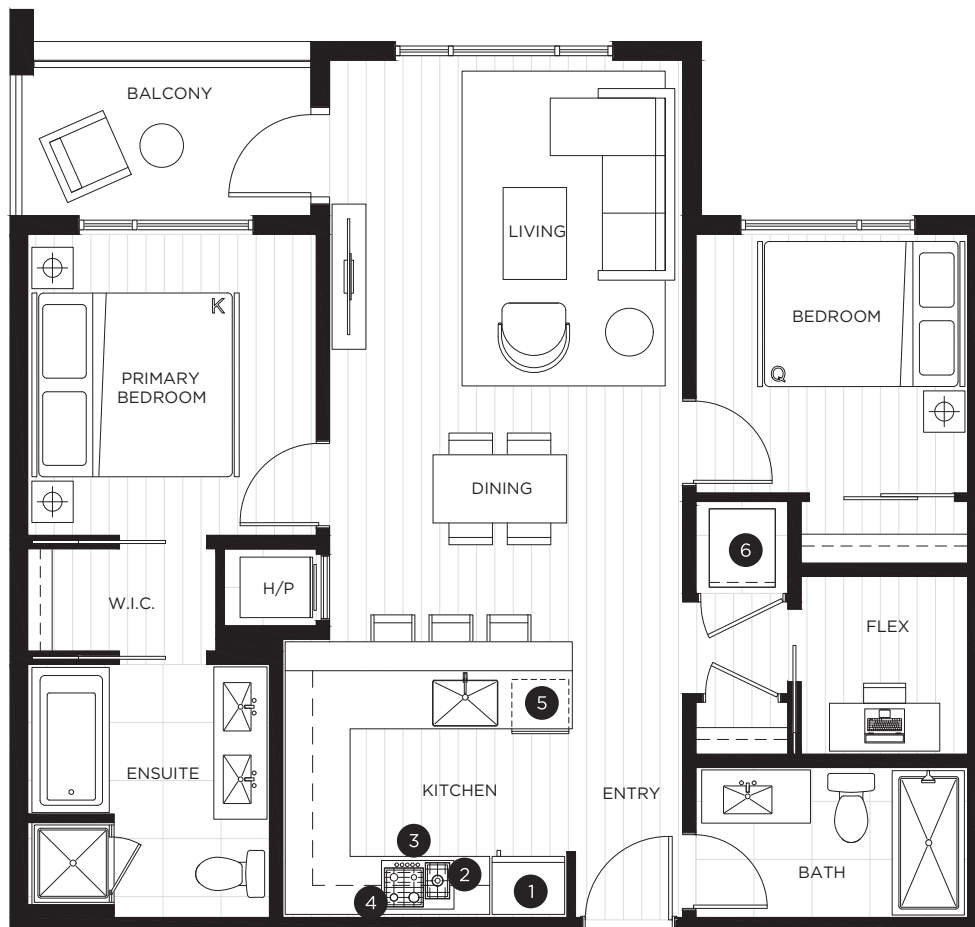

TWO BEDROOM SUITE

TOTAL AREA **1,020-1,430 SQ FT**

INDOOR AREA

890 SQ FT

OUTDOOR AREA

130-540 SQ FT

FEATURE LIST

1. 30" Integrated Fulgor Milano Fridge
2. 30" Fulgor Milano Stainless 5-burner Gas Cooktop
3. 30" Fulgor Milano Convection Wall Oven
4. 30" Inset Frigidaire Microwave Hoodfan
5. 24" Integrated Blomberg EnergyStar-rated Dishwasher
6. Electrolux Full-sized Washer and Dryer

TWO BEDROOM SUITE

TOTAL AREA **955 SQ FT**

INDOOR AREA

890 SQ FT

OUTDOOR AREA

65 SQ FT

FEATURE LIST

1. 30" Integrated Fulgor Milano Fridge
2. 30" Fulgor Milano Stainless 5-burner Gas Cooktop
3. 30" Fulgor Milano Convection Wall Oven
4. 30" Inset Frigidaire Microwave Hoodfan
5. 24" Integrated Blomberg EnergyStar-rated Dishwasher
6. Electrolux Full-sized Washer and Dryer

TWO BEDROOM SUITE

| | |
|---------------------------------|----------------------------------|
| TOTAL AREA 1,005 SQ FT | |
| INDOOR AREA 870 SQ FT | OUTDOOR AREA 135 SQ FT |

FEATURE LIST

1. 30" Integrated Fulgor Milano Fridge
2. 30" Fulgor Milano Stainless 5-burner Gas Cooktop
3. 30" Fulgor Milano Convection Wall Oven
4. 30" Inset Frigidaire Microwave Hoodfan
5. 24" Integrated Blomberg EnergyStar-rated Dishwasher
6. Electrolux Full-sized Washer and Dryer

TWO BEDROOM SUITE

TOTAL AREA **1,250-1,260 SQ FT**

INDOOR AREA

890 SQ FT

OUTDOOR AREA

360-370 SQ FT

FEATURE LIST

1. 30" Integrated Fulgor Milano Fridge
2. 30" Fulgor Milano Stainless 5-burner Gas Cooktop
3. 30" Fulgor Milano Convection Wall Oven
4. 30" Inset Frigidaire Microwave Hoodfan
5. 24" Integrated Blomberg EnergyStar-rated Dishwasher
6. Electrolux Full-sized Washer and Dryer