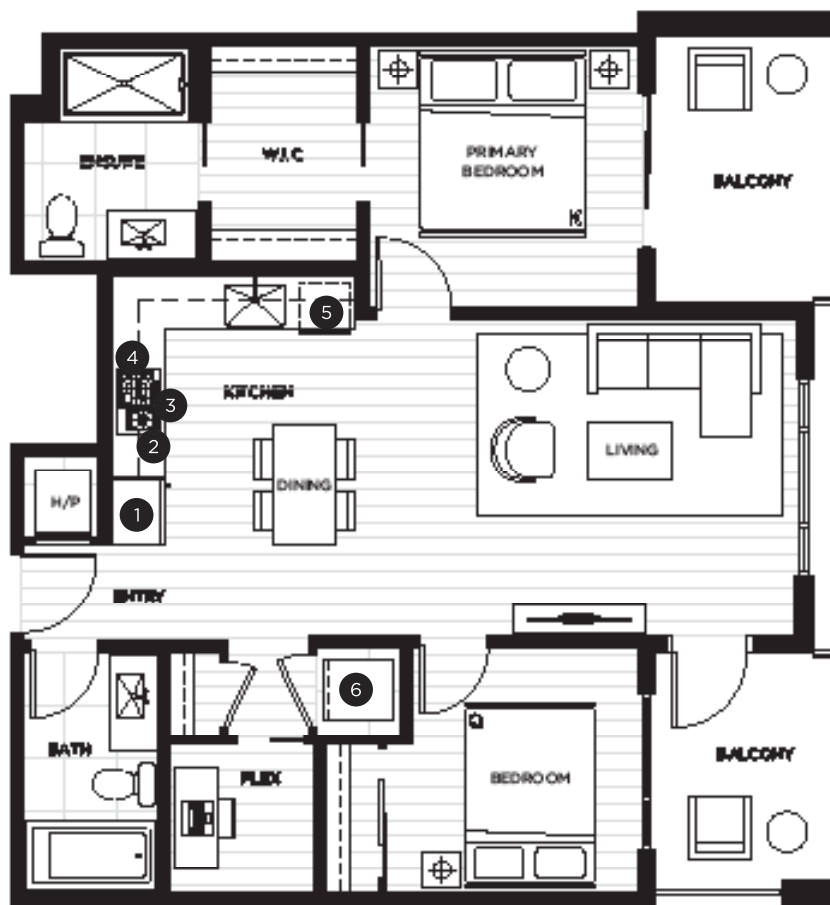

TWO BEDROOM SUITE

TOTAL AREA **1,020-1,430 SQ FT**

INDOOR AREA

890 SQ FT

OUTDOOR AREA

130-540 SQ FT

FEATURE LIST

1. 30" Integrated Fulgor Milano Fridge
2. 30" Fulgor Milano Stainless 5-burner Gas Cooktop
3. 30" Fulgor Milano Convection Wall Oven
4. 30" Inset Frigidaire Microwave Hoodfan
5. 24" Integrated Blomberg EnergyStar-rated Dishwasher
6. Electrolux Full-sized Washer and Dryer

TWO BEDROOM SUITE

TOTAL AREA **955 SQ FT**

INDOOR AREA

890 SQ FT

OUTDOOR AREA

65 SQ FT

FEATURE LIST

1. 30" Integrated Fulgor Milano Fridge
2. 30" Fulgor Milano Stainless 5-burner Gas Cooktop
3. 30" Fulgor Milano Convection Wall Oven
4. 30" Inset Frigidaire Microwave Hoodfan
5. 24" Integrated Blomberg EnergyStar-rated Dishwasher
6. Electrolux Full-sized Washer and Dryer

TWO BEDROOM SUITE

| | |
|---------------------------------|----------------------------------|
| TOTAL AREA 1,005 SQ FT | |
| INDOOR AREA 870 SQ FT | OUTDOOR AREA 135 SQ FT |

FEATURE LIST

1. 30" Integrated Fulgor Milano Fridge
2. 30" Fulgor Milano Stainless 5-burner Gas Cooktop
3. 30" Fulgor Milano Convection Wall Oven
4. 30" Inset Frigidaire Microwave Hoodfan
5. 24" Integrated Blomberg EnergyStar-rated Dishwasher
6. Electrolux Full-sized Washer and Dryer

TWO BEDROOM SUITE

TOTAL AREA **1,250-1,260 SQ FT**

INDOOR AREA

890 SQ FT

OUTDOOR AREA

360-370 SQ FT

FEATURE LIST

1. 30" Integrated Fulgor Milano Fridge
2. 30" Fulgor Milano Stainless 5-burner Gas Cooktop
3. 30" Fulgor Milano Convection Wall Oven
4. 30" Inset Frigidaire Microwave Hoodfan
5. 24" Integrated Blomberg EnergyStar-rated Dishwasher
6. Electrolux Full-sized Washer and Dryer