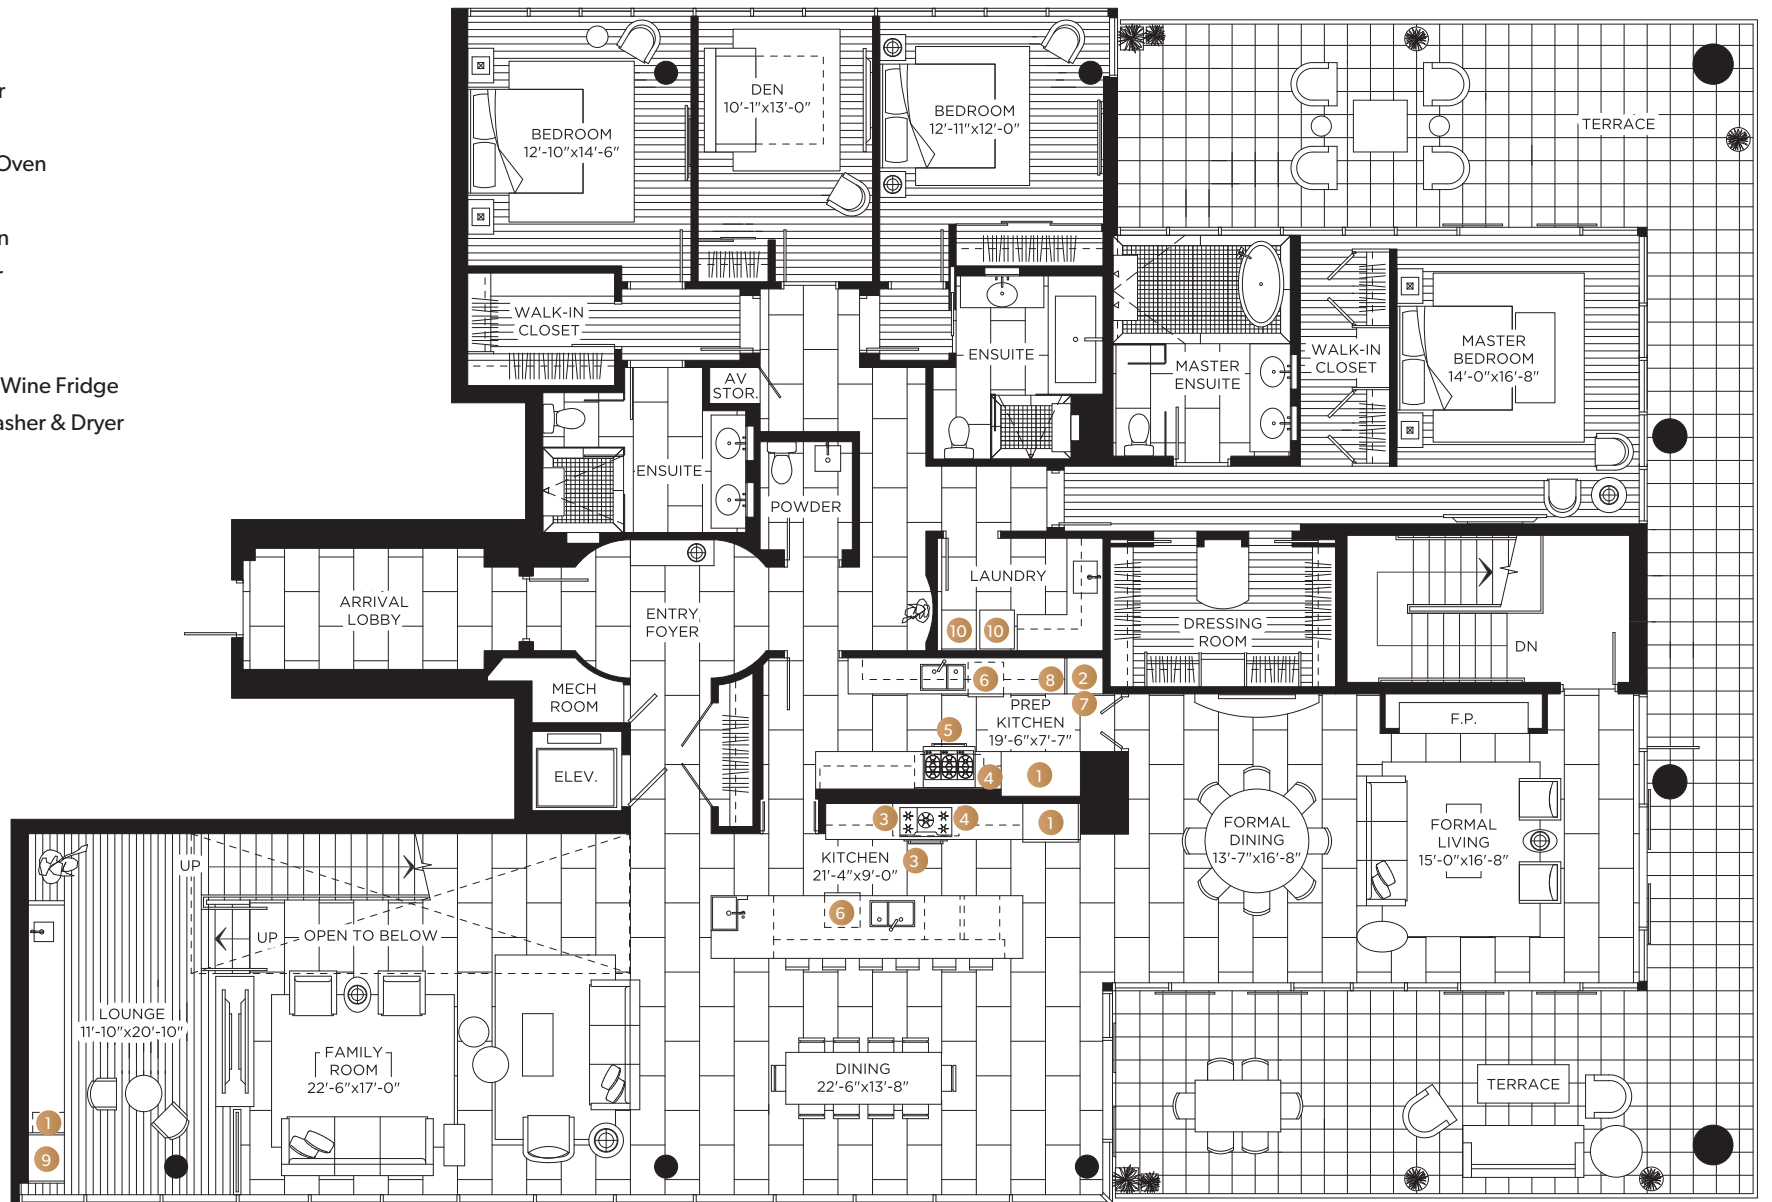

# THE PENTHOUSE AT OLD TOWN

**level**  
PENTHOUSE  
Collection

Indoor 4,185 sq ft

Outdoor 3,540 sq ft

Total 7,725 sq ft

## MAIN LEVEL

### FEATURE LIST:

1. Refrigerator
2. Freezer
3. Cook Top/Oven
4. Hood Fan
5. Range Oven
6. Dishwasher
7. Microwave
8. Ice Maker
9. Full Height Wine Fridge
10. Full Size Washer & Dryer

## TERRACE LEVEL