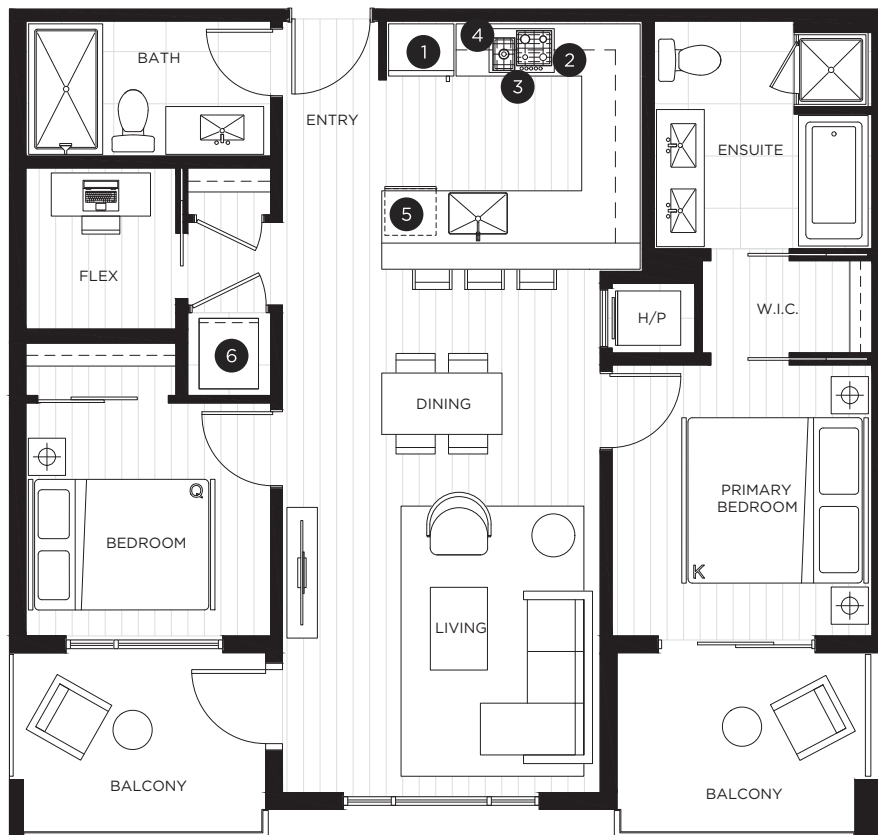

TWO BEDROOM SUITE

TOTAL AREA **1,020-1,430 SQ FT**

INDOOR AREA

890 SQ FT

OUTDOOR AREA

130-540 SQ FT

FEATURE LIST

1. 30" Integrated Fulgor Milano Fridge
2. 30" Fulgor Milano Stainless 5-burner Gas Cooktop
3. 30" Fulgor Milano Convection Wall Oven
4. 30" Inset Frigidaire Microwave Hoodfan
5. 24" Integrated Blomberg EnergyStar-rated Dishwasher
6. Electrolux Full-sized Washer and Dryer

TWO BEDROOM SUITE

TOTAL AREA **955 SQ FT**

INDOOR AREA

890 SQ FT

OUTDOOR AREA

65 SQ FT

FEATURE LIST

1. 30" Integrated Fulgor Milano Fridge
2. 30" Fulgor Milano Stainless 5-burner Gas Cooktop
3. 30" Fulgor Milano Convection Wall Oven
4. 30" Inset Frigidaire Microwave Hoodfan
5. 24" Integrated Blomberg EnergyStar-rated Dishwasher
6. Electrolux Full-sized Washer and Dryer

TWO BEDROOM SUITE

TOTAL AREA 1,005 SQ FT	
INDOOR AREA 870 SQ FT	OUTDOOR AREA 135 SQ FT

FEATURE LIST

1. 30" Integrated Fulgor Milano Fridge
2. 30" Fulgor Milano Stainless 5-burner Gas Cooktop
3. 30" Fulgor Milano Convection Wall Oven
4. 30" Inset Frigidaire Microwave Hoodfan
5. 24" Integrated Blomberg EnergyStar-rated Dishwasher
6. Electrolux Full-sized Washer and Dryer

TWO BEDROOM SUITE

TOTAL AREA **1,250-1,260 SQ FT**

INDOOR AREA

890 SQ FT

OUTDOOR AREA

360-370 SQ FT

FEATURE LIST

1. 30" Integrated Fulgor Milano Fridge
2. 30" Fulgor Milano Stainless 5-burner Gas Cooktop
3. 30" Fulgor Milano Convection Wall Oven
4. 30" Inset Frigidaire Microwave Hoodfan
5. 24" Integrated Blomberg EnergyStar-rated Dishwasher
6. Electrolux Full-sized Washer and Dryer