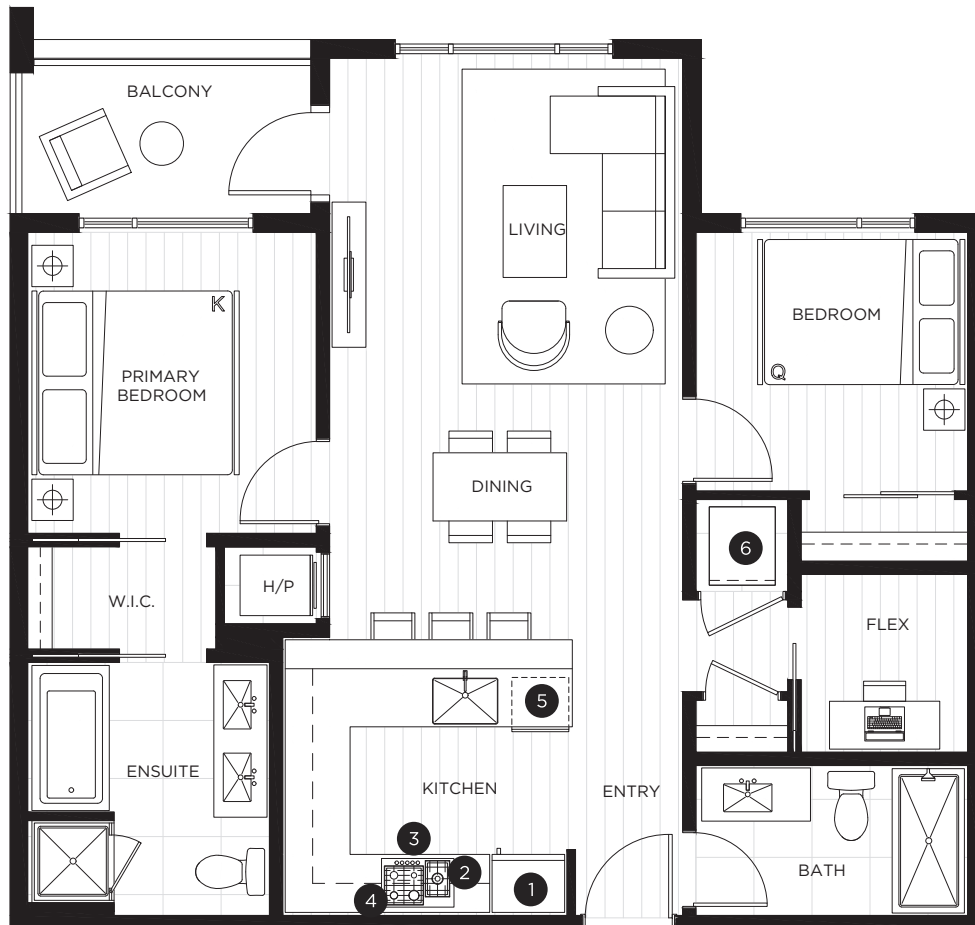

TWO BEDROOM SUITE

TOTAL AREA **1,020-1,430 SQ FT**

INDOOR AREA

890 SQ FT

OUTDOOR AREA

130-540 SQ FT

FEATURE LIST

1. 30" Integrated Fulgor Milano Fridge
2. 30" Fulgor Milano Stainless 5-burner Gas Cooktop
3. 30" Fulgor Milano Convection Wall Oven
4. 30" Inset Frigidaire Microwave Hoodfan
5. 24" Integrated Blomberg EnergyStar-rated Dishwasher
6. Electrolux Full-sized Washer and Dryer

TWO BEDROOM SUITE

TOTAL AREA **955 SQ FT**

INDOOR AREA

890 SQ FT

OUTDOOR AREA

65 SQ FT

FEATURE LIST

1. 30" Integrated Fulgor Milano Fridge
2. 30" Fulgor Milano Stainless 5-burner Gas Cooktop
3. 30" Fulgor Milano Convection Wall Oven
4. 30" Inset Frigidaire Microwave Hoodfan
5. 24" Integrated Blomberg EnergyStar-rated Dishwasher
6. Electrolux Full-sized Washer and Dryer

TWO BEDROOM SUITE

TOTAL AREA 1,005 SQ FT	
INDOOR AREA 870 SQ FT	OUTDOOR AREA 135 SQ FT

FEATURE LIST

1. 30" Integrated Fulgor Milano Fridge
2. 30" Fulgor Milano Stainless 5-burner Gas Cooktop
3. 30" Fulgor Milano Convection Wall Oven
4. 30" Inset Frigidaire Microwave Hoodfan
5. 24" Integrated Blomberg EnergyStar-rated Dishwasher
6. Electrolux Full-sized Washer and Dryer

TWO BEDROOM SUITE

TOTAL AREA **1,250-1,260 SQ FT**

INDOOR AREA

890 SQ FT

OUTDOOR AREA

360-370 SQ FT

FEATURE LIST

1. 30" Integrated Fulgor Milano Fridge
2. 30" Fulgor Milano Stainless 5-burner Gas Cooktop
3. 30" Fulgor Milano Convection Wall Oven
4. 30" Inset Frigidaire Microwave Hoodfan
5. 24" Integrated Blomberg EnergyStar-rated Dishwasher
6. Electrolux Full-sized Washer and Dryer