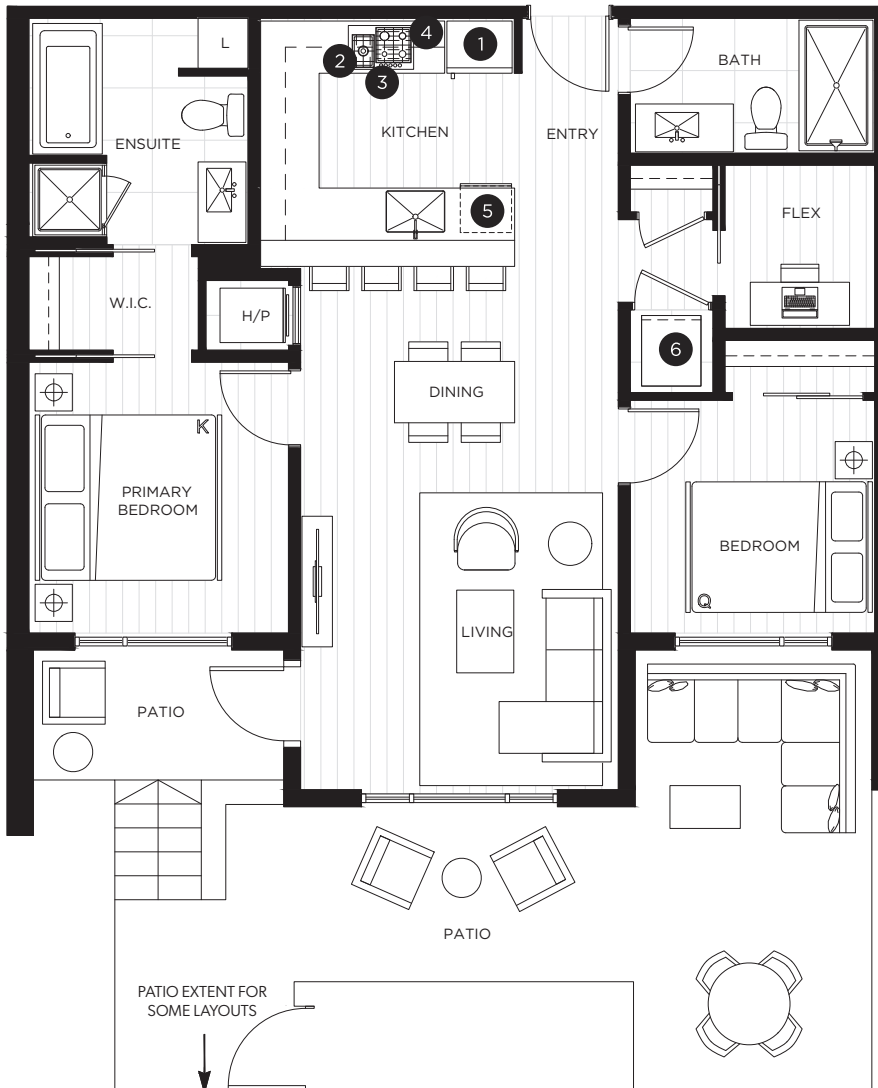

TWO BEDROOM SUITE

TOTAL AREA **1,020-1,430 SQ FT**

INDOOR AREA

890 SQ FT

OUTDOOR AREA

130-540 SQ FT

FEATURE LIST

1. 30" Integrated Fulgor Milano Fridge
2. 30" Fulgor Milano Stainless 5-burner Gas Cooktop
3. 30" Fulgor Milano Convection Wall Oven
4. 30" Inset Frigidaire Microwave Hoodfan
5. 24" Integrated Blomberg EnergyStar-rated Dishwasher
6. Electrolux Full-sized Washer and Dryer

TWO BEDROOM SUITE

TOTAL AREA **955 SQ FT**

INDOOR AREA

890 SQ FT

OUTDOOR AREA

65 SQ FT

FEATURE LIST

1. 30" Integrated Fulgor Milano Fridge
2. 30" Fulgor Milano Stainless 5-burner Gas Cooktop
3. 30" Fulgor Milano Convection Wall Oven
4. 30" Inset Frigidaire Microwave Hoodfan
5. 24" Integrated Blomberg EnergyStar-rated Dishwasher
6. Electrolux Full-sized Washer and Dryer

TWO BEDROOM SUITE

TOTAL AREA 1,005 SQ FT	
INDOOR AREA 870 SQ FT	OUTDOOR AREA 135 SQ FT

FEATURE LIST

1. 30" Integrated Fulgor Milano Fridge
2. 30" Fulgor Milano Stainless 5-burner Gas Cooktop
3. 30" Fulgor Milano Convection Wall Oven
4. 30" Inset Frigidaire Microwave Hoodfan
5. 24" Integrated Blomberg EnergyStar-rated Dishwasher
6. Electrolux Full-sized Washer and Dryer

TWO BEDROOM SUITE

TOTAL AREA **1,250-1,260 SQ FT**

INDOOR AREA

890 SQ FT

OUTDOOR AREA

360-370 SQ FT

FEATURE LIST

1. 30" Integrated Fulgor Milano Fridge
2. 30" Fulgor Milano Stainless 5-burner Gas Cooktop
3. 30" Fulgor Milano Convection Wall Oven
4. 30" Inset Frigidaire Microwave Hoodfan
5. 24" Integrated Blomberg EnergyStar-rated Dishwasher
6. Electrolux Full-sized Washer and Dryer