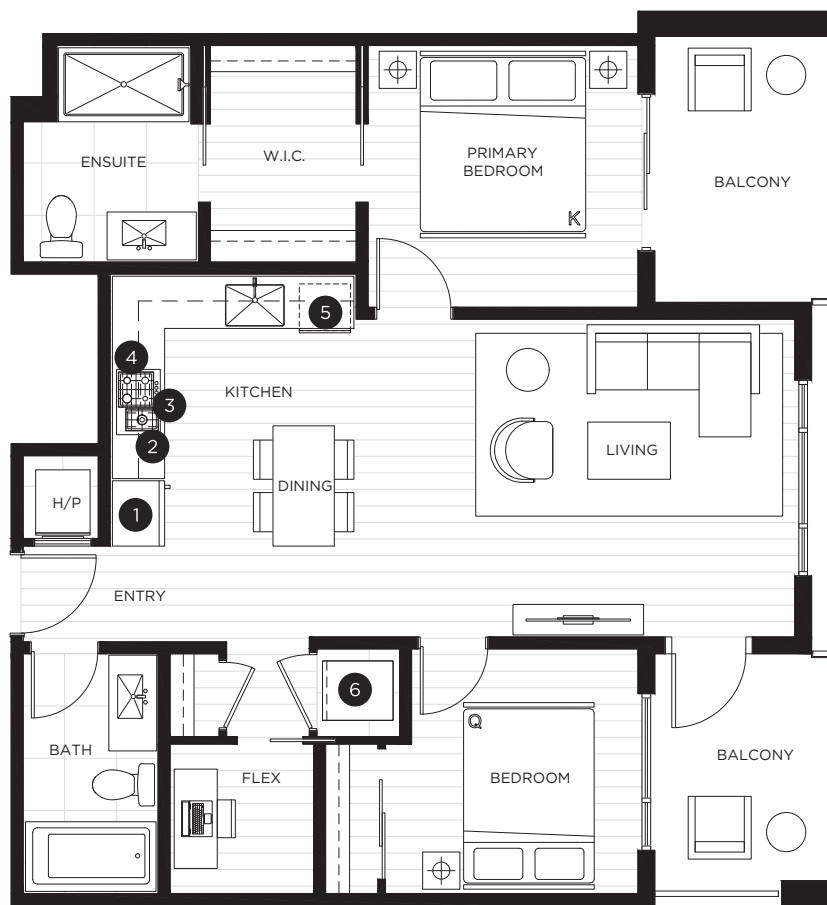

TWO BEDROOM SUITE

TOTAL AREA **1,020-1,430 SQ FT**

INDOOR AREA

890 SQ FT

OUTDOOR AREA

130-540 SQ FT

FEATURE LIST

1. 30" Integrated Fulgor Milano Fridge
2. 30" Fulgor Milano Stainless 5-burner Gas Cooktop
3. 30" Fulgor Milano Convection Wall Oven
4. 30" Inset Frigidaire Microwave Hoodfan
5. 24" Integrated Blomberg EnergyStar-rated Dishwasher
6. Electrolux Full-sized Washer and Dryer

TWO BEDROOM SUITE

TOTAL AREA **955 SQ FT**

INDOOR AREA

890 SQ FT

OUTDOOR AREA

65 SQ FT

FEATURE LIST

1. 30" Integrated Fulgor Milano Fridge
2. 30" Fulgor Milano Stainless 5-burner Gas Cooktop
3. 30" Fulgor Milano Convection Wall Oven
4. 30" Inset Frigidaire Microwave Hoodfan
5. 24" Integrated Blomberg EnergyStar-rated Dishwasher
6. Electrolux Full-sized Washer and Dryer

TWO BEDROOM SUITE

TOTAL AREA 1,005 SQ FT	
INDOOR AREA 870 SQ FT	OUTDOOR AREA 135 SQ FT

FEATURE LIST

1. 30" Integrated Fulgor Milano Fridge
2. 30" Fulgor Milano Stainless 5-burner Gas Cooktop
3. 30" Fulgor Milano Convection Wall Oven
4. 30" Inset Frigidaire Microwave Hoodfan
5. 24" Integrated Blomberg EnergyStar-rated Dishwasher
6. Electrolux Full-sized Washer and Dryer

TWO BEDROOM SUITE

TOTAL AREA **1,250-1,260 SQ FT**

INDOOR AREA

890 SQ FT

OUTDOOR AREA

360-370 SQ FT

FEATURE LIST

1. 30" Integrated Fulgor Milano Fridge
2. 30" Fulgor Milano Stainless 5-burner Gas Cooktop
3. 30" Fulgor Milano Convection Wall Oven
4. 30" Inset Frigidaire Microwave Hoodfan
5. 24" Integrated Blomberg EnergyStar-rated Dishwasher
6. Electrolux Full-sized Washer and Dryer