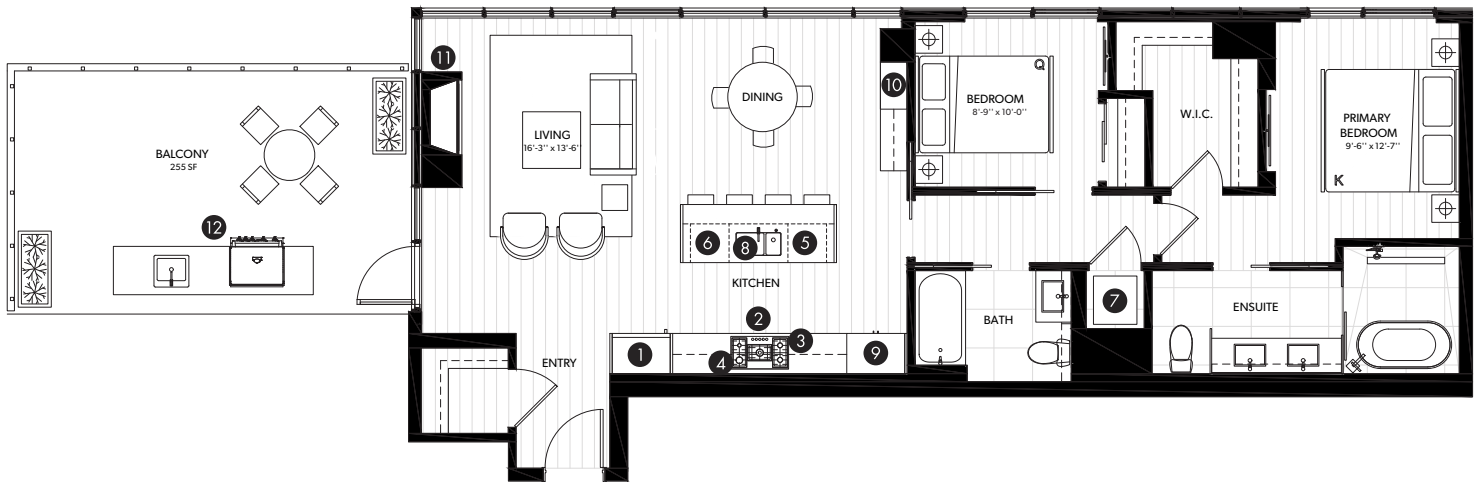

TWO BEDROOM SKY SUITE

INDOOR AREA 1,114 SQ FT	OUTDOOR AREA 255 SQ FT
TOTAL AREA 1,369 SQ FT	

FEATURE LIST:

- | | |
|--|----------------------------------|
| 1. 30" Fulgor Milano Integrated Fridge | 7. LG Full Size Washer and Dryer |
| 2. 30" Fulgor Milano Convection Oven | 8. Sink Disposal |
| 3. 36" Fulgor Milano 5 Burner Gas Cooktop | 9. Pantry |
| 4. 36" Faber Side-Out Hoodfan | 10. Wine fridge |
| 5. 24" Fulgor Milano Integrated Dishwasher | 11. Fireplace |
| 6. GE Microwave | 12. BBQ |