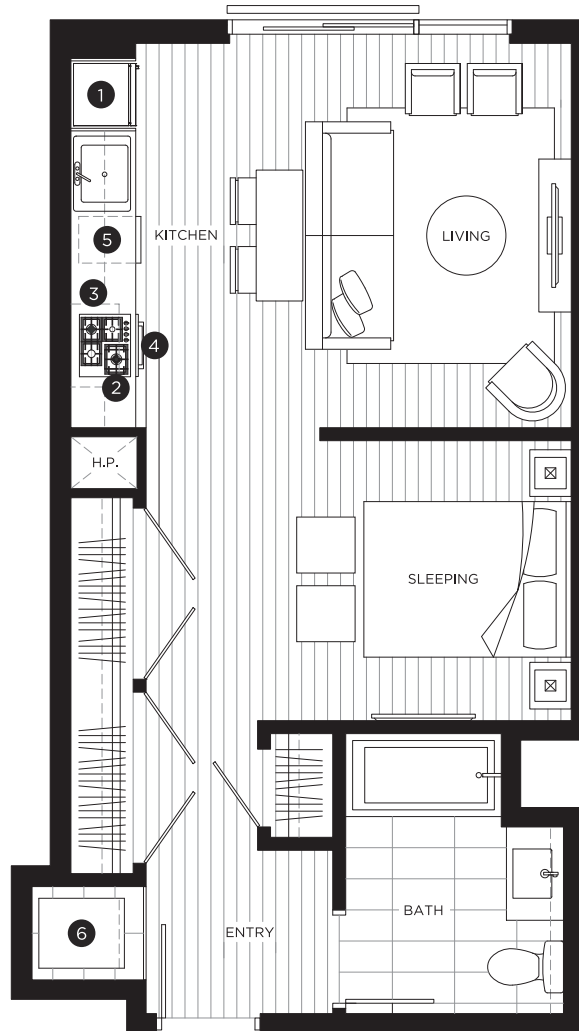

LEVEL SUITE (STUDIO)

TOTAL AREA

560-630 SQ FT

FEATURE LIST:

1. 24" Blomberg Refrigerator
2. 24" Fulgor-Milano Gas Cook Top
3. 24" Haier Combo Hood + Micro
4. 24" Fulgor-Miano Oven
5. 18" Blomberg Dishwasher
6. GE Full Size Washer & Dryer

The developer reserves the right to make minor modifications to suite and furniture layout, specifications and floor plans should they be necessary to maintain the high standards of this community. Square footage are based on preliminary measurements and are approximate. E & O.E.