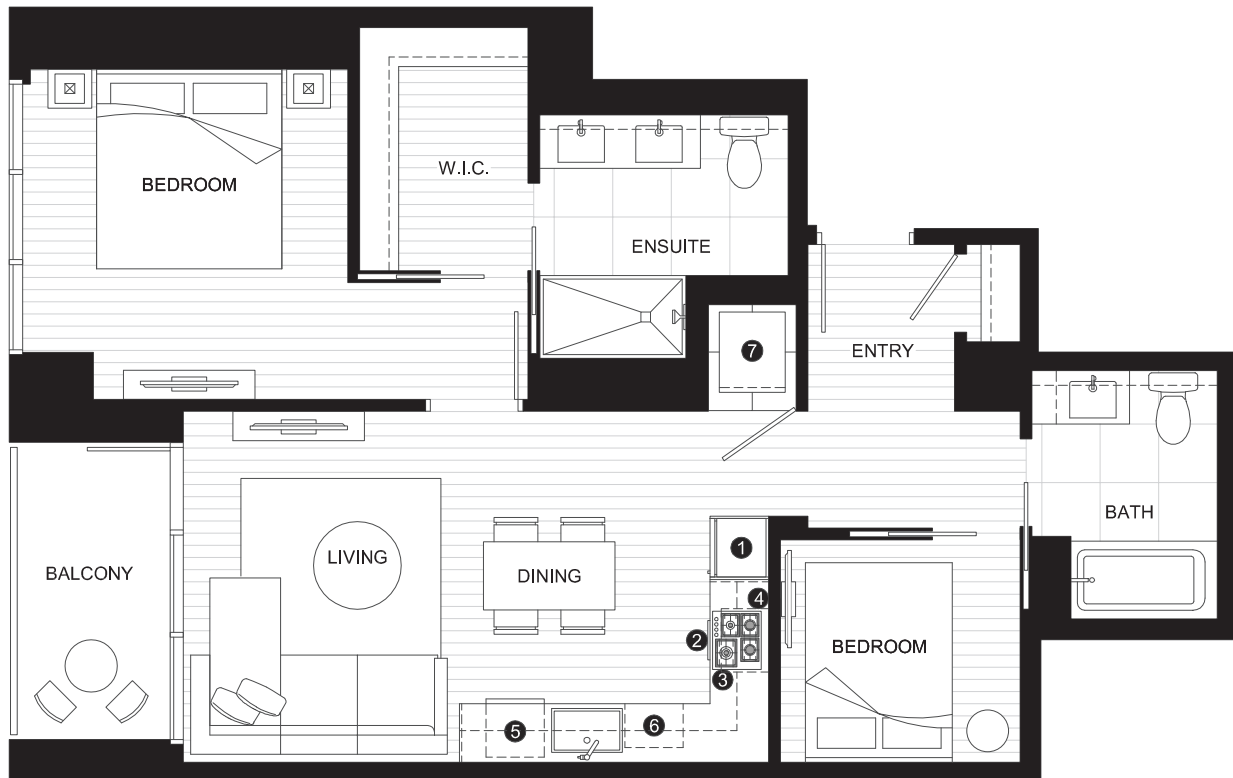

JUNIOR TWO BEDROOM SUITE

INDOOR AREA 820 SQ FT	OUTDOOR AREA 52 SQ FT
TOTAL AREA 872 SQ FT	

FEATURE LIST:

1. 24" Blomberg Integrated Fridge
2. 24" Fulgor Milano Convection Oven
3. 24" Fulgor Milano 4 Burner Gas Cooktop
4. 24" Faber Cristal Slide-Out Hoodfan
5. Blomberg Integrated Dishwasher
6. GE Microwave
7. LG Full Size Washer and Dryer

The developer reserves the right to make minor modifications to suite and furniture layout, specifications and floor plans should they be necessary to maintain the high standards of this community. Square footage are based on preliminary measurements and are approximate. E & O.E.

JUNIOR TWO BEDROOM SUITE

INDOOR AREA 824 SQ FT	OUTDOOR AREA 52 SQ FT
TOTAL AREA 876 SQ FT	

FEATURE LIST:

1. 24" Blomberg Integrated Fridge
2. 24" Fulgor Milano Convection Oven
3. 24" Fulgor Milano 4 Burner Gas Cooktop
4. 24" Faber Cristal Slide-Out Hoodfan
5. Blomberg Integrated Dishwasher
6. GE Microwave
7. LG Full Size Washer and Dryer