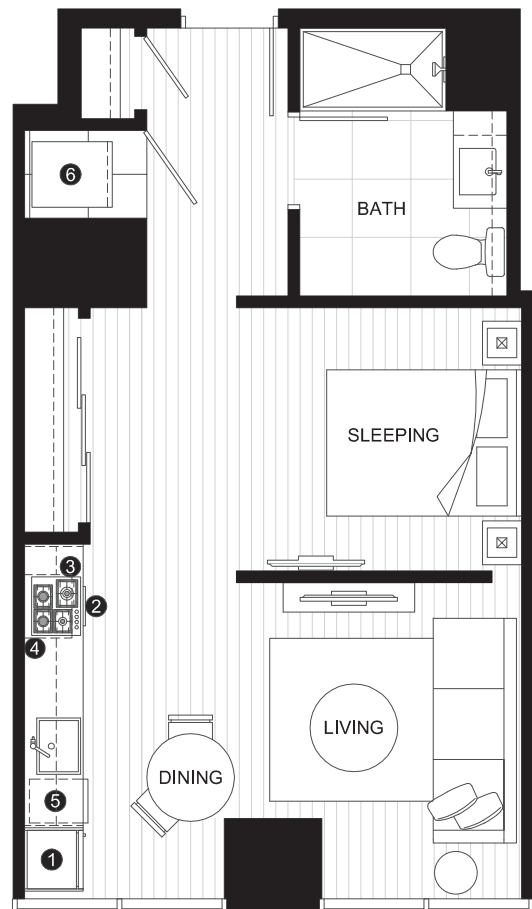

## LEVEL SUITE

TOTAL AREA

542 SQ FT

### FEATURE LIST:

1. 24" Blomberg Integrated Fridge
2. 24" Fulgor Milano Convection Oven
3. 24" Fulgor Milano 4 Burner Gas Cooktop
4. 24" Microwave Hoodfan Combo
5. Blomberg Integrated Dishwasher
6. LG Full Size Washer and Dryer