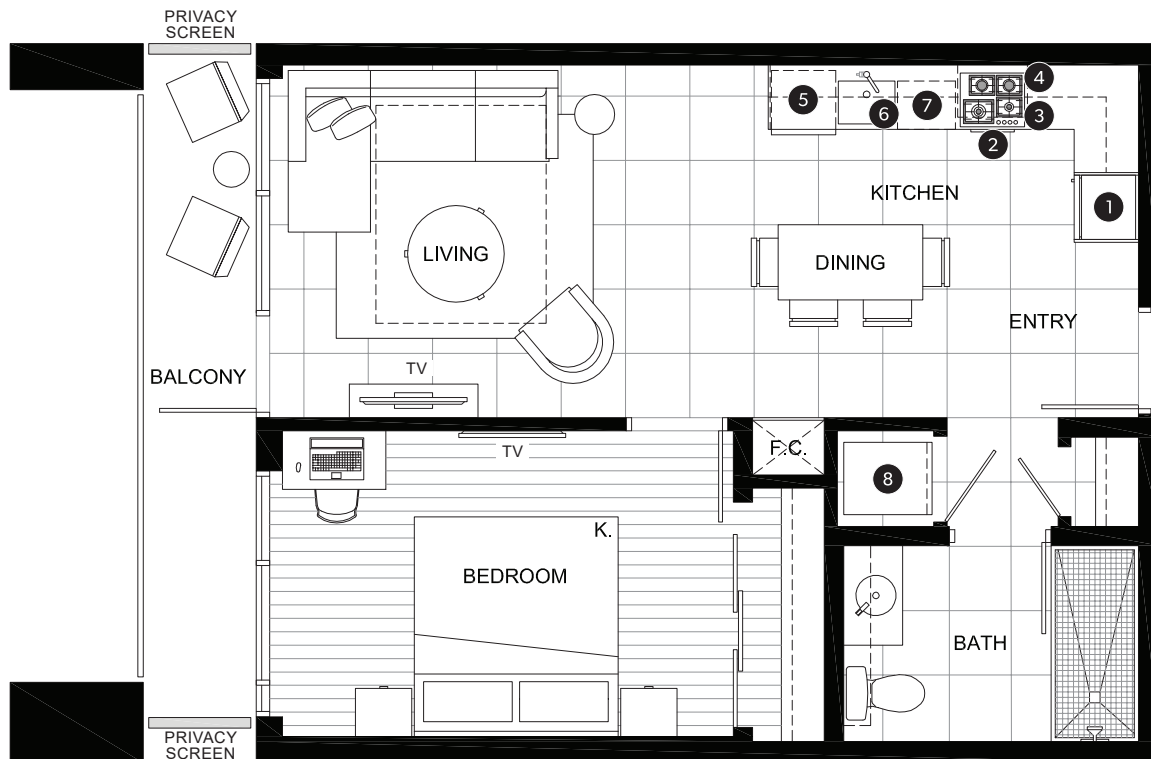

DELUXE ONE BEDROOM SUITE

INDOOR AREA 595 SQ FT	OUTDOOR AREA 72 SQ FT
TOTAL AREA 667 SQ FT	

FEATURE LIST:

1. 22" Blomberg Integrated Fridge	5. Blomberg Integrated Dishwasher
2. 24" Fulgor Milano Convection Oven	6. Sink Disposal
3. 24" Fulgor Milano 4 Burner Gas Cooktop	7. Microwave
4. 24" Faber Cristal Slide-Out Hoodfan	8. Full Size Washer and Dryer

The developer reserves the right to make minor modifications to suite and furniture layout, specifications and floor plans should they be necessary to maintain the high standards of this community. Square footage are based on preliminary measurements and are approximate. E & O.E.