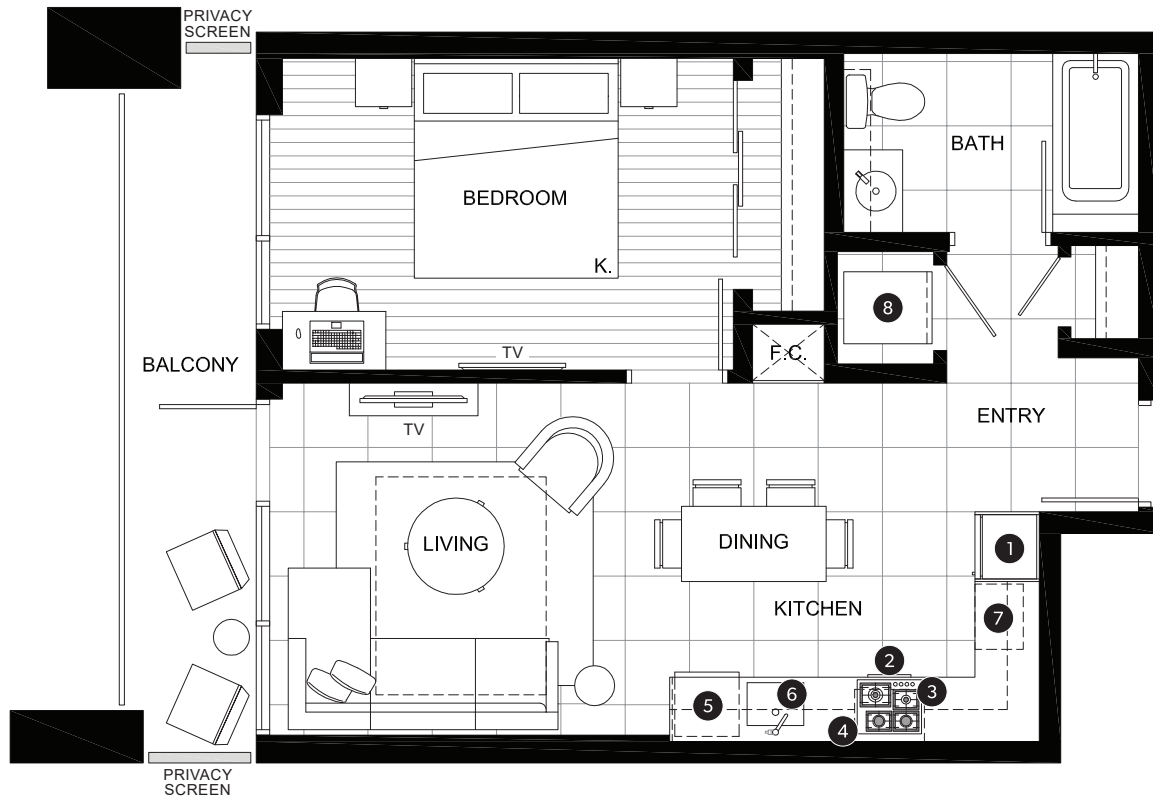

DELUXE ONE BEDROOM SUITE

INDOOR AREA 577 SQ FT	OUTDOOR AREA 85 SQ FT
TOTAL AREA 662 SQ FT	

FEATURE LIST:

1. 22" Blomberg Integrated Fridge	5. Blomberg Integrated Dishwasher
2. 24" Fulgor Milano Convection Oven	6. Sink Disposal
3. 24" Fulgor Milano 4 Burner Gas Cooktop	7. Microwave
4. 24" Faber Cristal Slide-Out Hoodfan	8. Full Size Washer and Dryer

The developer reserves the right to make minor modifications to suite and furniture layout, specifications and floor plans should they be necessary to maintain the high standards of this community. Square footage are based on preliminary measurements and are approximate. E & O.E.