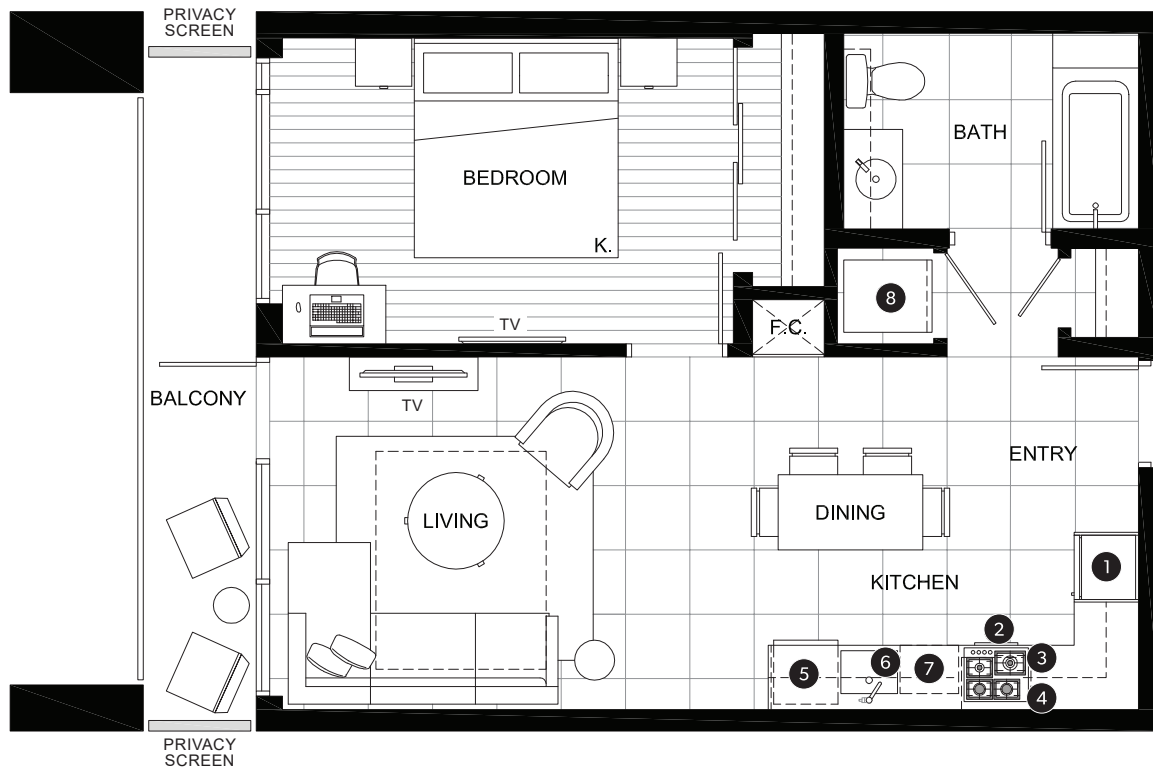

DELUXE ONE BEDROOM SUITE

INDOOR AREA 595 SQ FT	OUTDOOR AREA 72 SQ FT
TOTAL AREA 667 SQ FT	

FEATURE LIST:

1. 22" Blomberg Integrated Fridge
2. 24" Fulgor Milano Convection Oven
3. 24" Fulgor Milano 4 Burner Gas Cooktop
4. 24" Faber Cristal Slide-Out Hoodfan
5. Blomberg Integrated Dishwasher
6. Sink Disposal
7. Microwave
8. Full Size Washer and Dryer

The developer reserves the right to make minor modifications to suite and furniture layout, specifications and floor plans should they be necessary to maintain the high standards of this community. Square footage are based on preliminary measurements and are approximate. E & O.E.