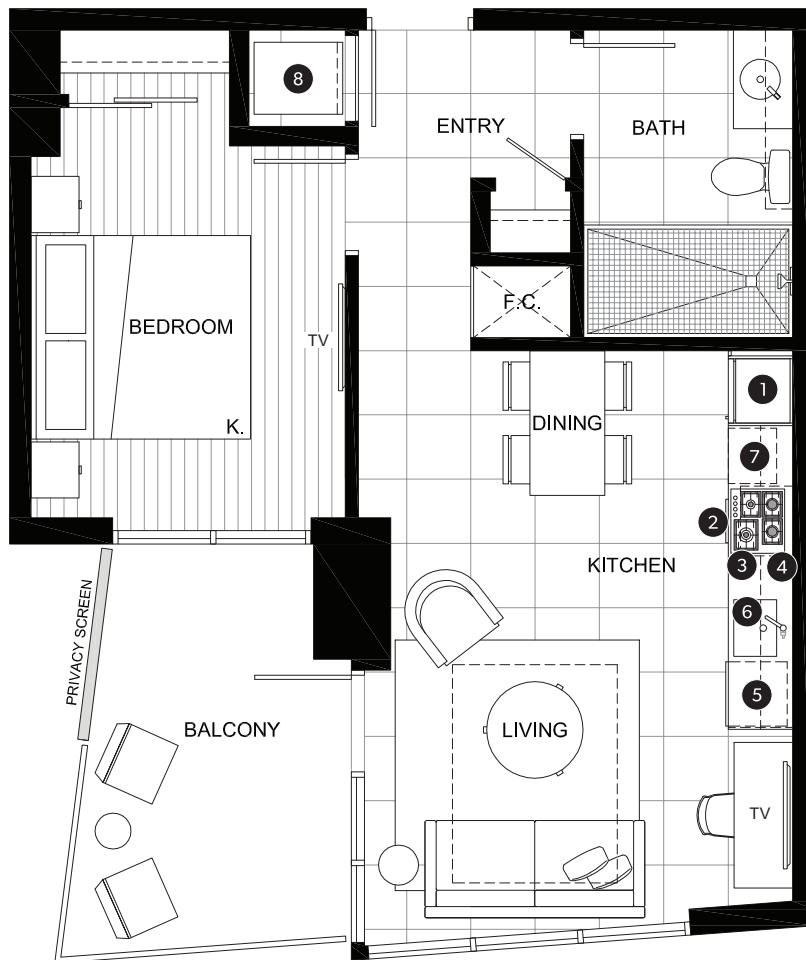

DELUXE ONE BEDROOM SUITE

INDOOR AREA 554 SQ FT	OUTDOOR AREA 98 SQ FT
TOTAL AREA 652 SQ FT	

FEATURE LIST:

1. 22" Blomberg Integrated Fridge	5. Blomberg Integrated Dishwasher
2. 24" Fulgor Milano Convection Oven	6. Sink Disposal
3. 24" Fulgor Milano 4 Burner Gas Cooktop	7. Microwave
4. 24" Faber Cristal Slide-Out Hoodfan	8. Full Size Washer and Dryer

The developer reserves the right to make minor modifications to suite and furniture layout, specifications and floor plans should they be necessary to maintain the high standards of this community. Square footage are based on preliminary measurements and are approximate. E & O.E.