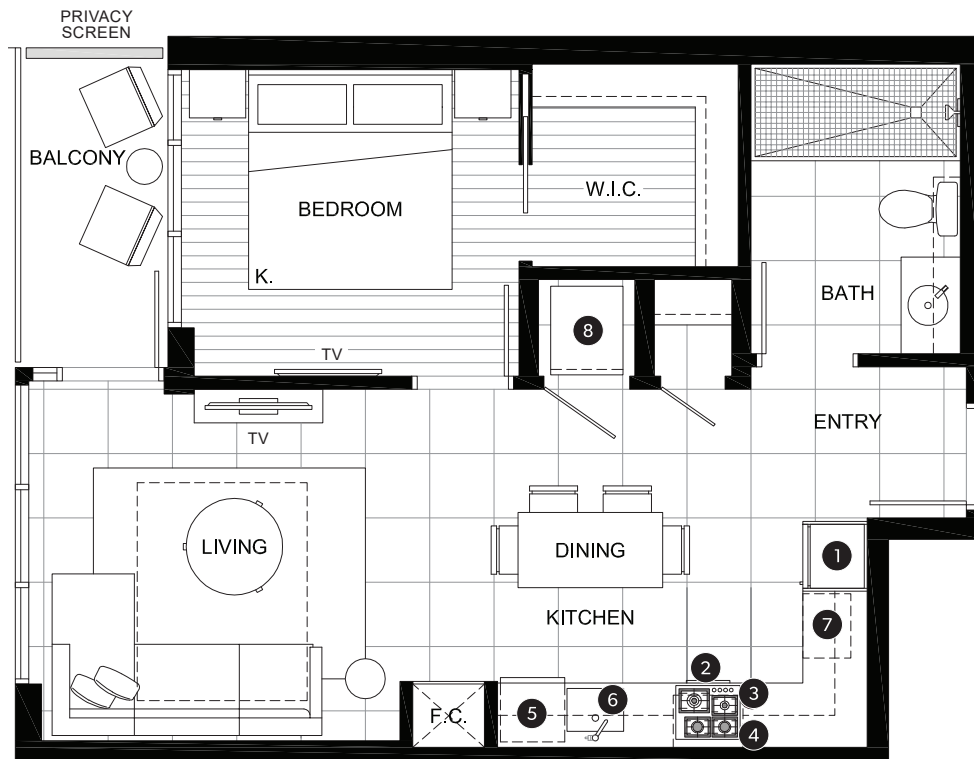

DELUXE ONE BEDROOM SUITE

INDOOR AREA 573 SQ FT	OUTDOOR AREA 43 - 155 SQ FT
TOTAL AREA 616 - 728 SQ FT	

FEATURE LIST:

1. 22" Blomberg Integrated Fridge	5. Blomberg Integrated Dishwasher
2. 24" Fulgor Milano Convection Oven	6. Sink Disposal
3. 24" Fulgor Milano 4 Burner Gas Cooktop	7. Microwave
4. 24" Faber Cristal Slide-Out Hoodfan	8. Full Size Washer and Dryer

The developer reserves the right to make minor modifications to suite and furniture layout, specifications and floor plans should they be necessary to maintain the high standards of this community. Square footage are based on preliminary measurements and are approximate. E & O.E.