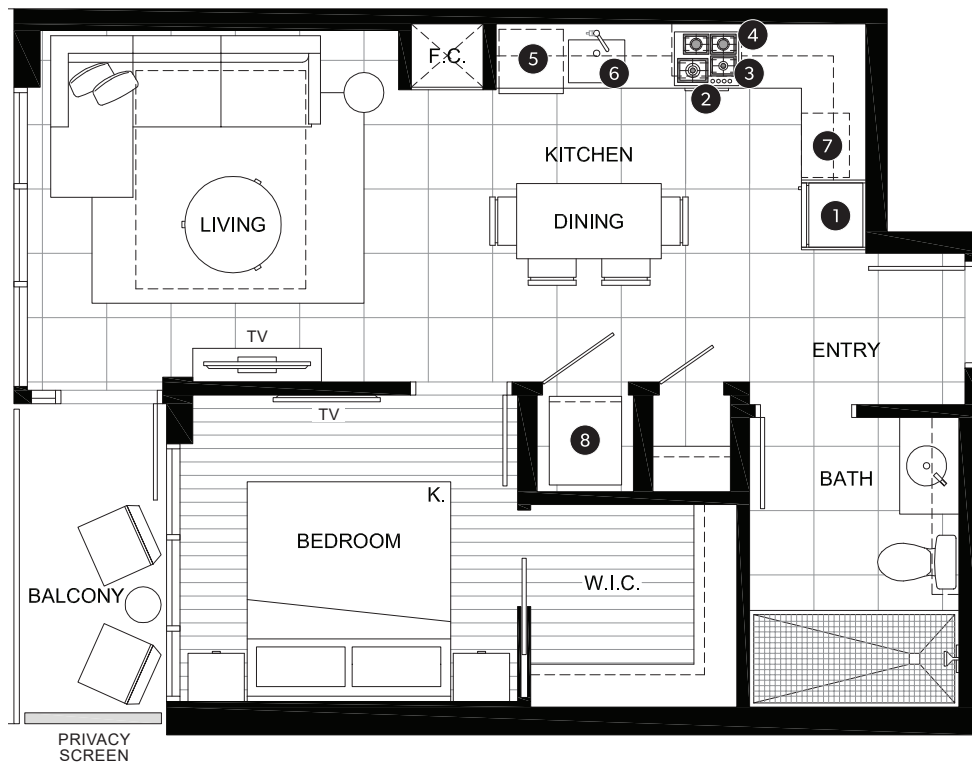

DELUXE ONE BEDROOM SUITE

INDOOR AREA 573 SQ FT	OUTDOOR AREA 43 - 155 SQ FT
TOTAL AREA 616 - 728 SQ FT	

FEATURE LIST:

1. 22" Blomberg Integrated Fridge	5. Blomberg Integrated Dishwasher
2. 24" Fulgor Milano Convection Oven	6. Sink Disposal
3. 24" Fulgor Milano 4 Burner Gas Cooktop	7. Microwave
4. 24" Faber Cristal Slide-Out Hoodfan	8. Full Size Washer and Dryer

The developer reserves the right to make minor modifications to suite and furniture layout, specifications and floor plans should they be necessary to maintain the high standards of this community. Square footage are based on preliminary measurements and are approximate. E & O.E.