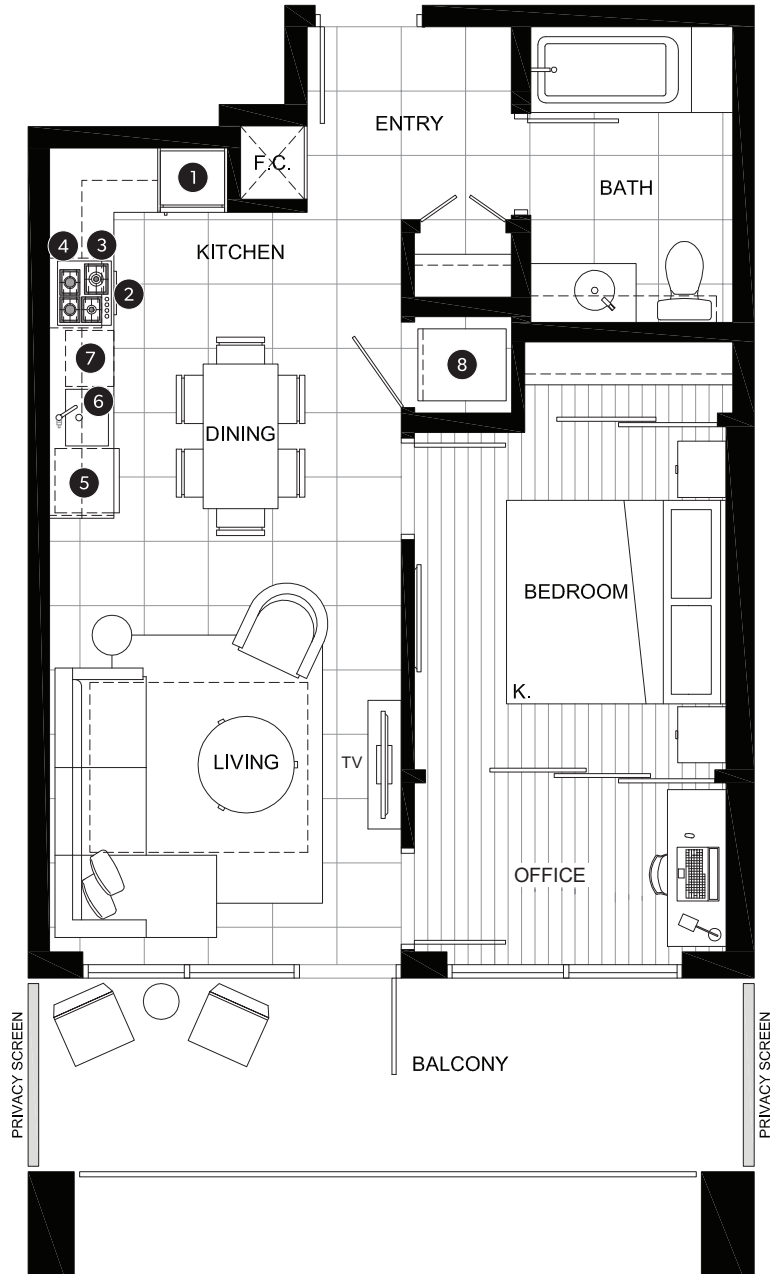

DELUXE ONE BEDROOM SUITE & OFFICE

INDOOR AREA 623 SQ FT	OUTDOOR AREA 132 SQ FT
TOTAL AREA 755 SQ FT	

FEATURE LIST:

1. 22" Blomberg Integrated Fridge	5. Blomberg Integrated Dishwasher
2. 24" Fulgor Milano Convection Oven	6. Sink Disposal
3. 24" Fulgor Milano 4 Burner Gas Cooktop	7. Microwave
4. 24" Faber Cristal Slide-Out Hoodfan	8. Full Size Washer and Dryer

The developer reserves the right to make minor modifications to suite and furniture layout, specifications and floor plans should they be necessary to maintain the high standards of this community. Square footage are based on preliminary measurements and are approximate. E & O.E.