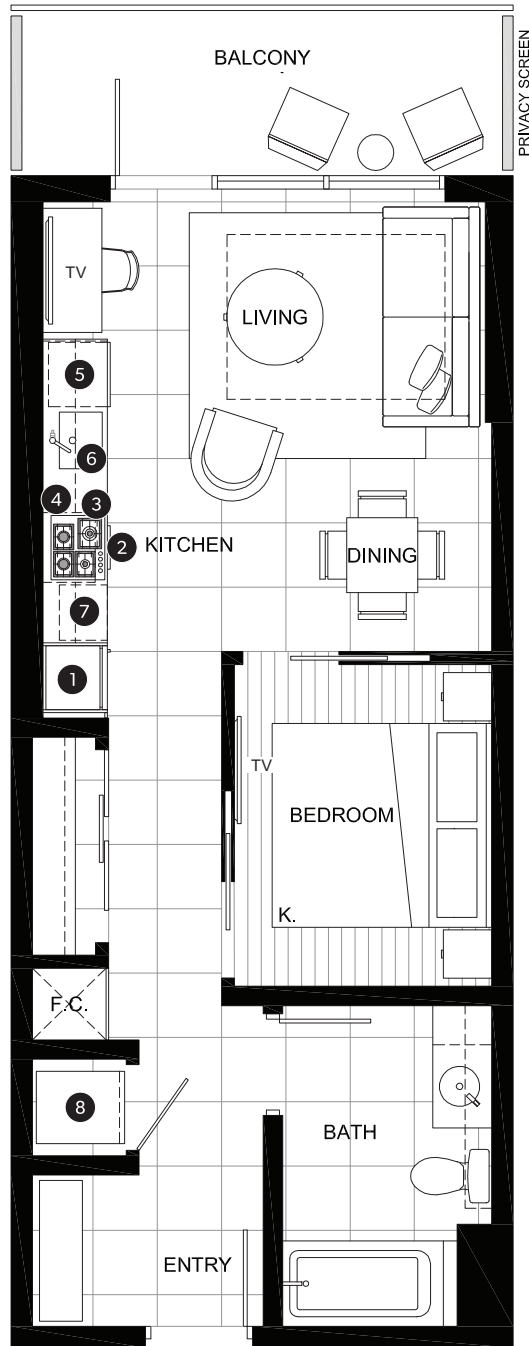

ONE BEDROOM SUITE

INDOOR AREA 535 SQ FT	OUTDOOR AREA 76 SQ FT
TOTAL AREA 611 SQ FT	

FEATURE LIST:

1. 22" Blomberg Integrated Fridge	5. Blomberg Integrated Dishwasher
2. 24" Fulgor Milano Convection Oven	6. Sink Disposal
3. 24" Fulgor Milano 4 Burner Gas Cooktop	7. Microwave
4. 24" Faber Cristal Slide-Out Hoodfan	8. Full Size Washer and Dryer

The developer reserves the right to make minor modifications to suite and furniture layout, specifications and floor plans should they be necessary to maintain the high standards of this community. Square footage are based on preliminary measurements and are approximate. E & O.E.