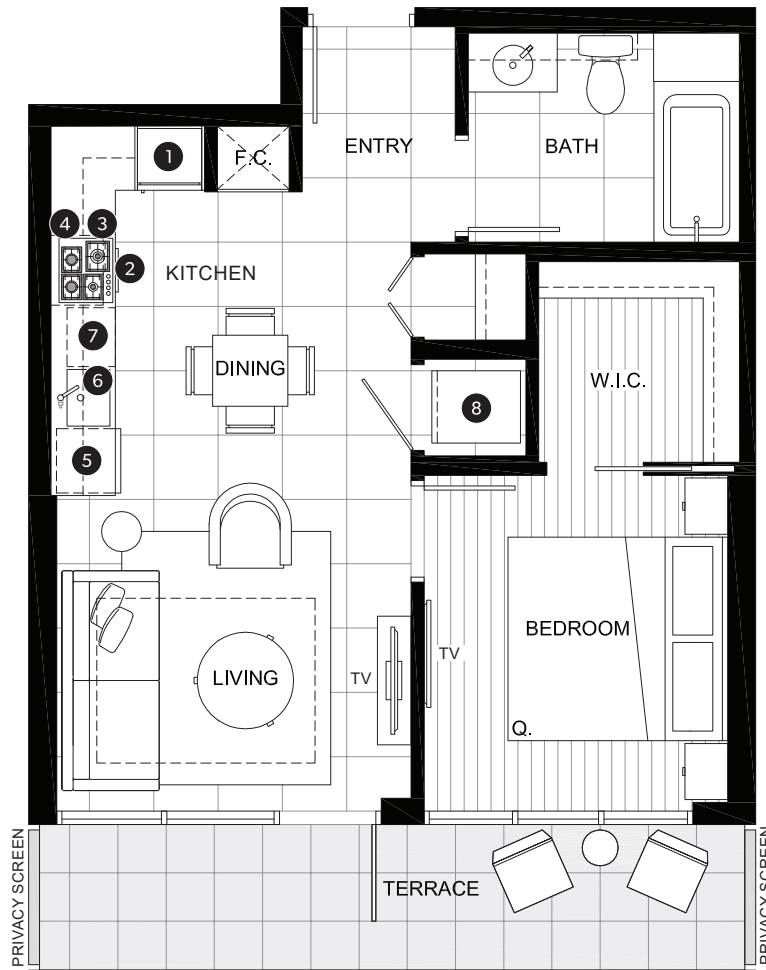

ONE BEDROOM SUITE

INDOOR AREA 524 SQ FT	OUTDOOR AREA 100 SQ FT
TOTAL AREA 624 SQ FT	

FEATURE LIST:

1. 22" Blomberg Integrated Fridge	5. Blomberg Integrated Dishwasher
2. 24" Fulgor Milano Convection Oven	6. Sink Disposal
3. 24" Fulgor Milano 4 Burner Gas Cooktop	7. Microwave
4. 24" Faber Cristal Slide-Out Hoodfan	8. Full Size Washer and Dryer

The developer reserves the right to make minor modifications to suite and furniture layout, specifications and floor plans should they be necessary to maintain the high standards of this community. Square footage are based on preliminary measurements and are approximate. E & O.E.