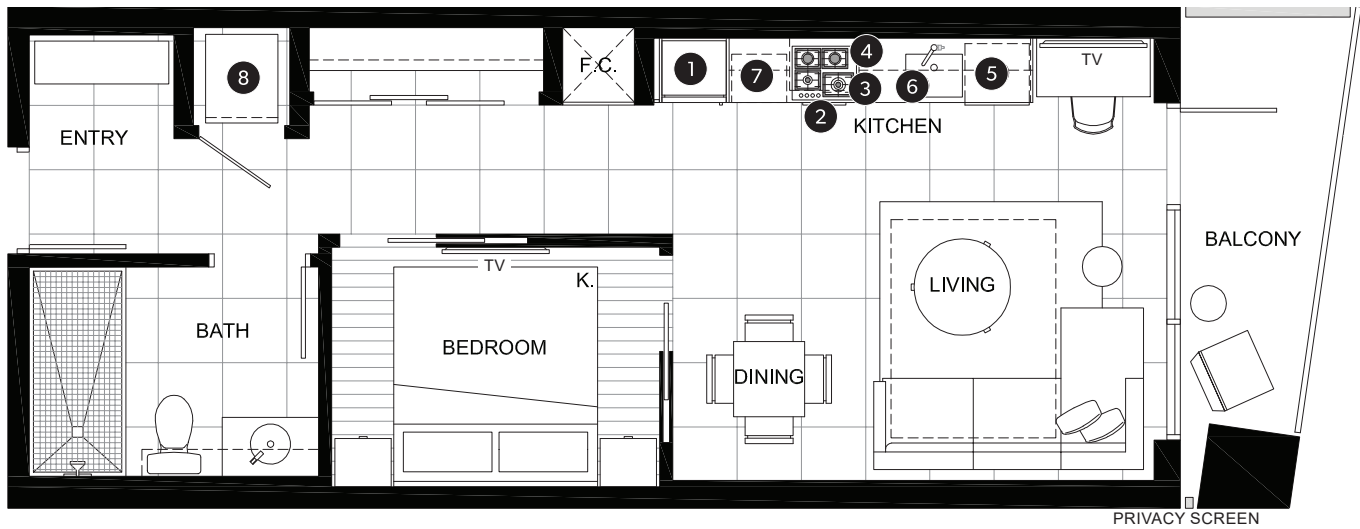

ONE BEDROOM SUITE

INDOOR AREA 535 SQ FT	OUTDOOR AREA 60 - 130 SQ FT
TOTAL AREA 595 - 665 SQ FT	

FEATURE LIST:

- | | |
|---|-----------------------------------|
| 1. 22" Blomberg Integrated Fridge | 5. Blomberg Integrated Dishwasher |
| 2. 24" Fulgor Milano Convection Oven | 6. Sink Disposal |
| 3. 24" Fulgor Milano 4 Burner Gas Cooktop | 7. Microwave |
| 4. 24" Faber Cristal Slide-Out Hoodfan | 8. Full Size Washer and Dryer |