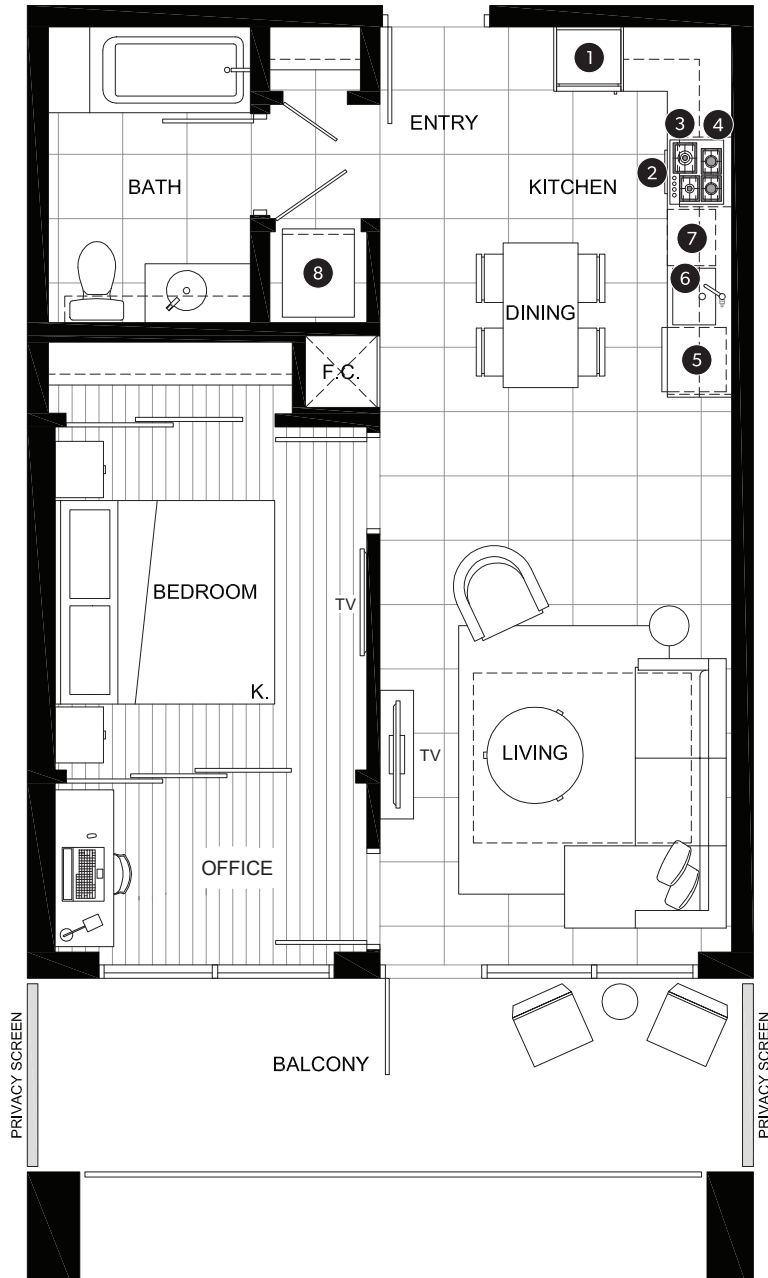

DELUXE ONE BEDROOM SUITE & OFFICE

INDOOR AREA 645 SQ FT	OUTDOOR AREA 132 SQ FT
TOTAL AREA 777 SQ FT	

FEATURE LIST:

1. 22" Blomberg Integrated Fridge	5. Blomberg Integrated Dishwasher
2. 24" Fulgor Milano Convection Oven	6. Sink Disposal
3. 24" Fulgor Milano 4 Burner Gas Cooktop	7. Microwave
4. 24" Faber Cristal Slide-Out Hoodfan	8. Full Size Washer and Dryer

The developer reserves the right to make minor modifications to suite and furniture layout, specifications and floor plans should they be necessary to maintain the high standards of this community. Square footage are based on preliminary measurements and are approximate. E & O.E.