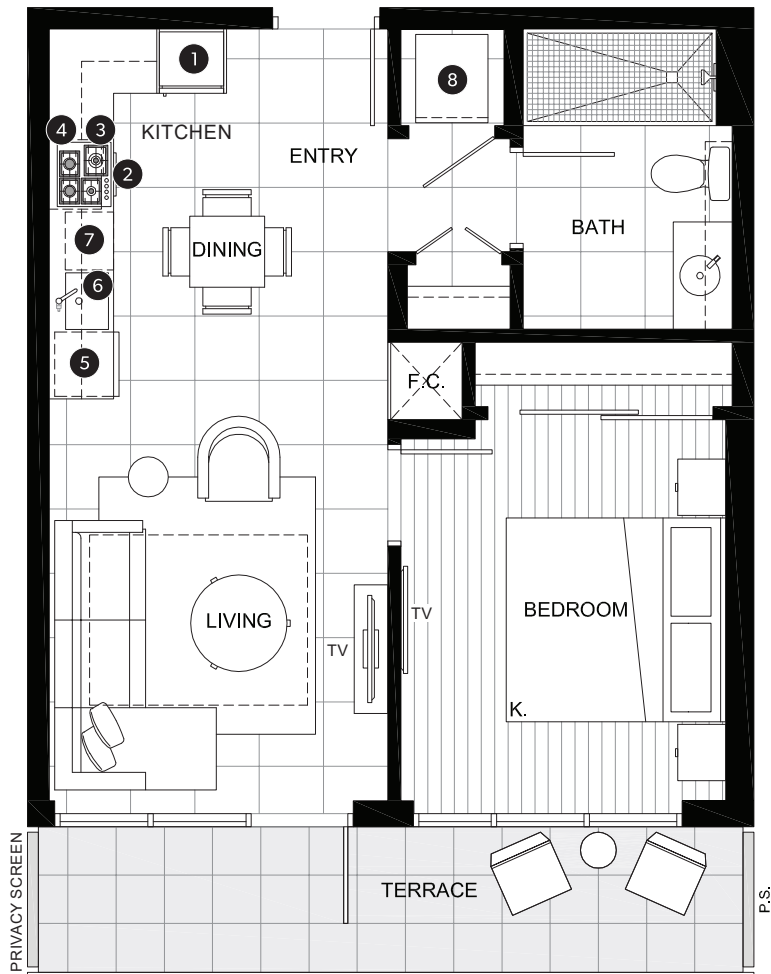

ONE BEDROOM SUITE

INDOOR AREA 550 SQ FT	OUTDOOR AREA 100 SQ FT
TOTAL AREA 650 SQ FT	

FEATURE LIST:

1. 22" Blomberg Integrated Fridge	5. Blomberg Integrated Dishwasher
2. 24" Fulgor Milano Convection Oven	6. Sink Disposal
3. 24" Fulgor Milano 4 Burner Gas Cooktop	7. Microwave
4. 24" Faber Cristal Slide-Out Hoodfan	8. Full Size Washer and Dryer

The developer reserves the right to make minor modifications to suite and furniture layout, specifications and floor plans should they be necessary to maintain the high standards of this community. Square footage are based on preliminary measurements and are approximate. E & O.E.