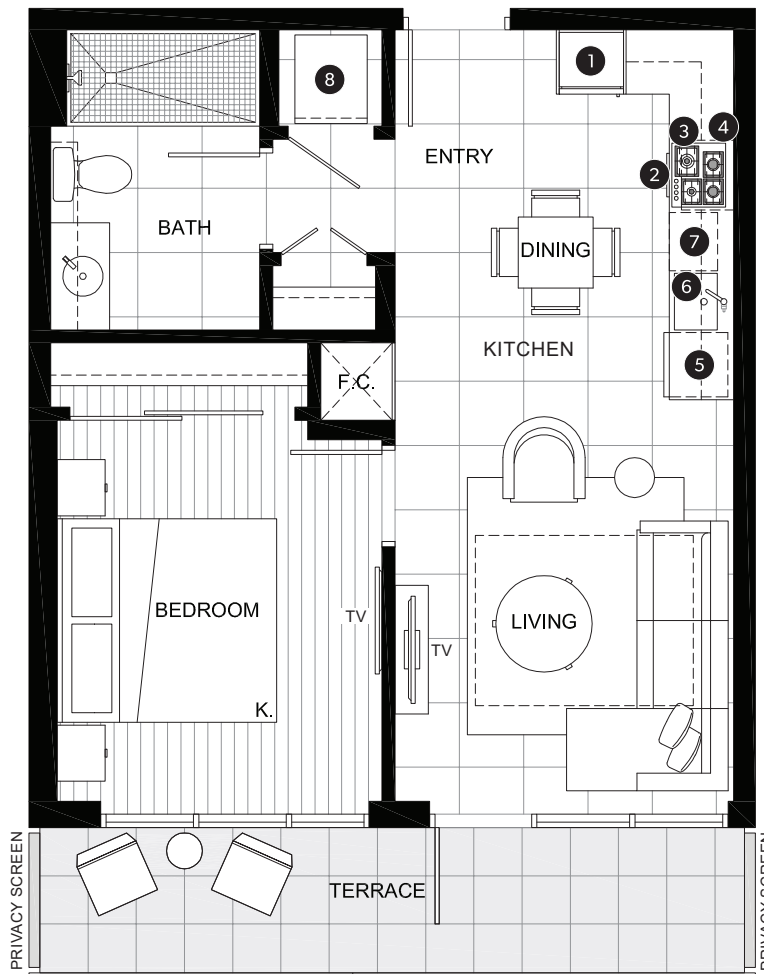

ONE BEDROOM SUITE

INDOOR AREA 545 SQ FT	OUTDOOR AREA 100 - 180 SQ FT
TOTAL AREA 645 - 725 SQ FT	

FEATURE LIST:

1. 22" Blomberg Integrated Fridge	5. Blomberg Integrated Dishwasher
2. 24" Fulgor Milano Convection Oven	6. Sink Disposal
3. 24" Fulgor Milano 4 Burner Gas Cooktop	7. Microwave
4. 24" Faber Cristal Slide-Out Hoodfan	8. Full Size Washer and Dryer

The developer reserves the right to make minor modifications to suite and furniture layout, specifications and floor plans should they be necessary to maintain the high standards of this community. Square footage are based on preliminary measurements and are approximate. E & O.E.