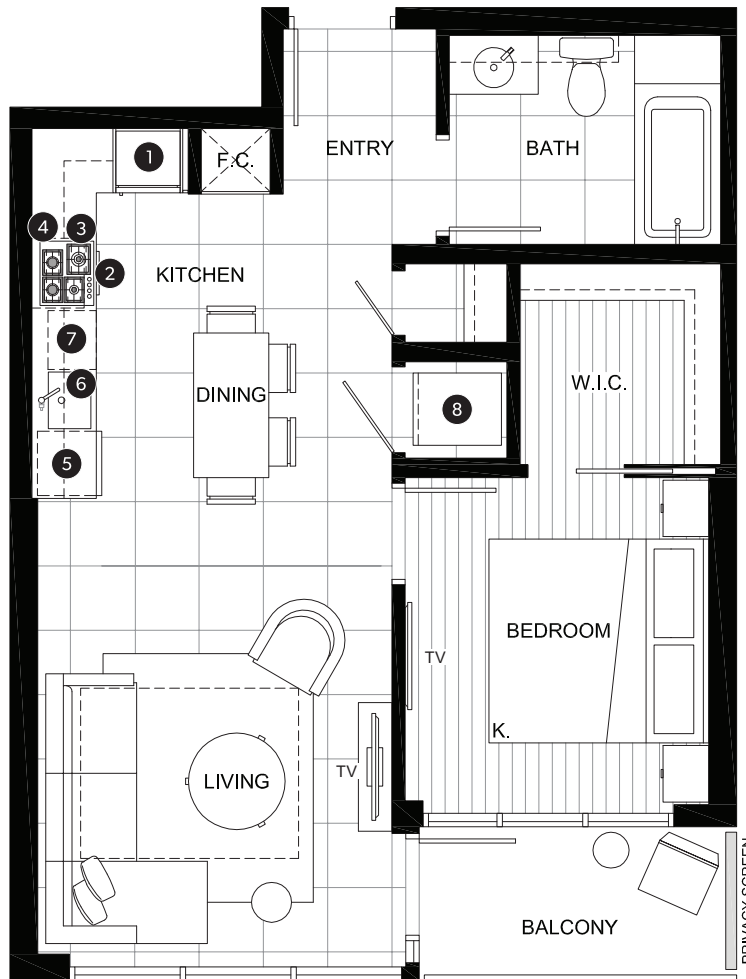

DELUXE ONE BEDROOM SUITE

INDOOR AREA 572 SQ FT	OUTDOOR AREA 45 - 270 SQ FT
TOTAL AREA 617 - 842 SQ FT	

FEATURE LIST:

1. 22" Blomberg Integrated Fridge	5. Blomberg Integrated Dishwasher
2. 24" Fulgor Milano Convection Oven	6. Sink Disposal
3. 24" Fulgor Milano 4 Burner Gas Cooktop	7. Microwave
4. 24" Faber Cristal Slide-Out Hoodfan	8. Full Size Washer and Dryer

The developer reserves the right to make minor modifications to suite and furniture layout, specifications and floor plans should they be necessary to maintain the high standards of this community. Square footage are based on preliminary measurements and are approximate. E & O.E.