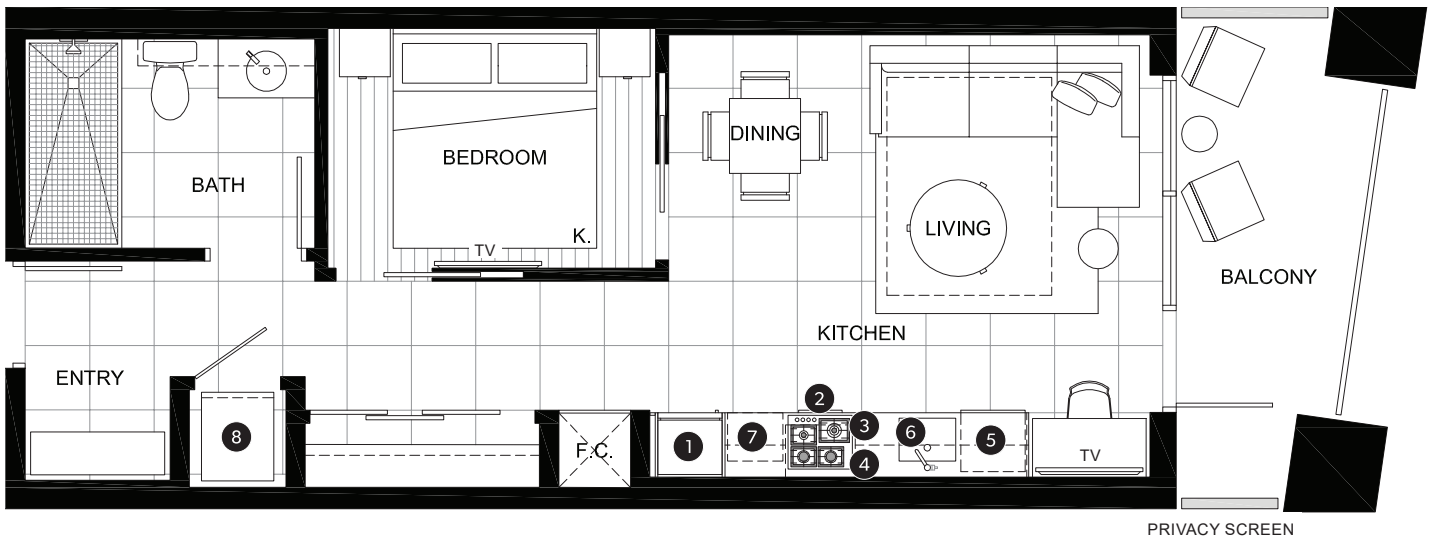

ONE BEDROOM SUITE

INDOOR AREA 535 SQ FT	OUTDOOR AREA 117 SQ FT
TOTAL AREA 652 SQ FT	

FEATURE LIST:

1. 22" Blomberg Integrated Fridge	5. Blomberg Integrated Dishwasher
2. 24" Fulgor Milano Convection Oven	6. Sink Disposal
3. 24" Fulgor Milano 4 Burner Gas Cooktop	7. Microwave
4. 24" Faber Cristal Slide-Out Hoodfan	8. Full Size Washer and Dryer

The developer reserves the right to make minor modifications to suite and furniture layout, specifications and floor plans should they be necessary to maintain the high standards of this community. Square footage are based on preliminary measurements and are approximate. E & O.E.