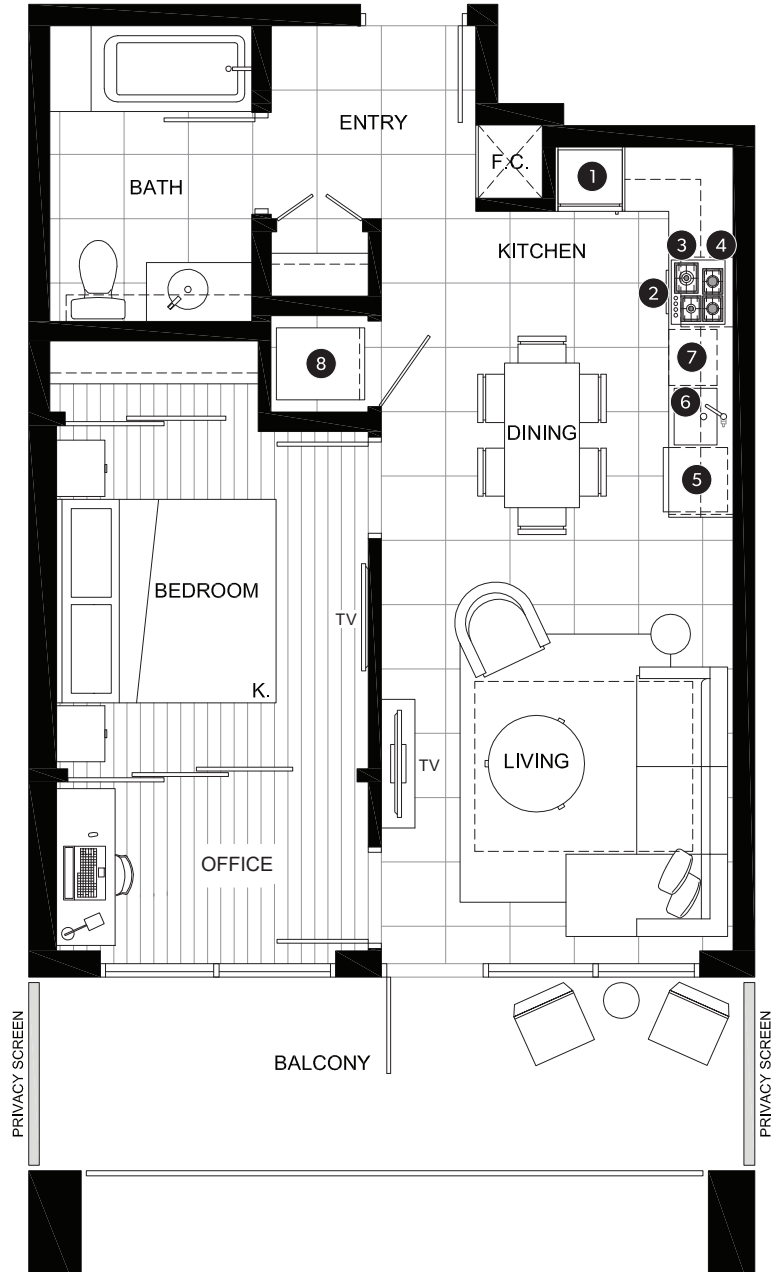

DELUXE ONE BEDROOM SUITE & OFFICE

INDOOR AREA 623 SQ FT	OUTDOOR AREA 132 SQ FT
TOTAL AREA 755 SQ FT	

FEATURE LIST:

1. 22" Blomberg Integrated Fridge	5. Blomberg Integrated Dishwasher
2. 24" Fulgor Milano Convection Oven	6. Sink Disposal
3. 24" Fulgor Milano 4 Burner Gas Cooktop	7. Microwave
4. 24" Faber Cristal Slide-Out Hoodfan	8. Full Size Washer and Dryer

The developer reserves the right to make minor modifications to suite and furniture layout, specifications and floor plans should they be necessary to maintain the high standards of this community. Square footage are based on preliminary measurements and are approximate. E & O.E.