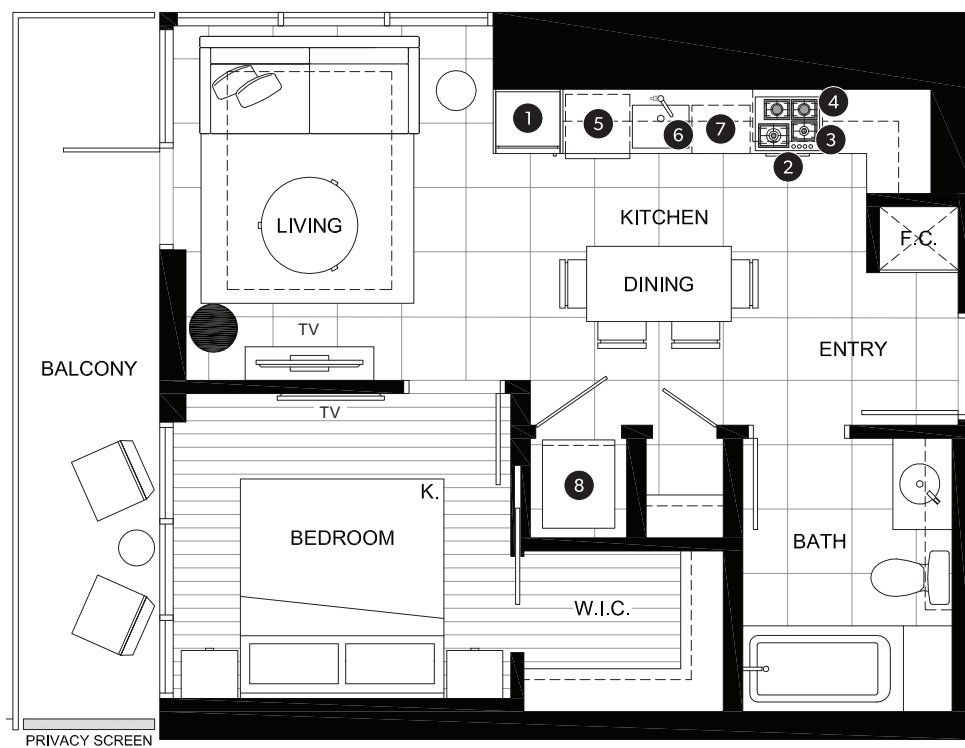

ONE BEDROOM SUITE

INDOOR AREA 516 SQ FT	OUTDOOR AREA 96 - 368 SQ FT
TOTAL AREA 612 - 884 SQ FT	

FEATURE LIST:

1. 22" Blomberg Integrated Fridge	5. Blomberg Integrated Dishwasher
2. 24" Fulgor Milano Convection Oven	6. Sink Disposal
3. 24" Fulgor Milano 4 Burner Gas Cooktop	7. Microwave
4. 24" Faber Cristal Slide-Out Hoodfan	8. Full Size Washer and Dryer

The developer reserves the right to make minor modifications to suite and furniture layout, specifications and floor plans should they be necessary to maintain the high standards of this community. Square footage are based on preliminary measurements and are approximate. E & O.E.