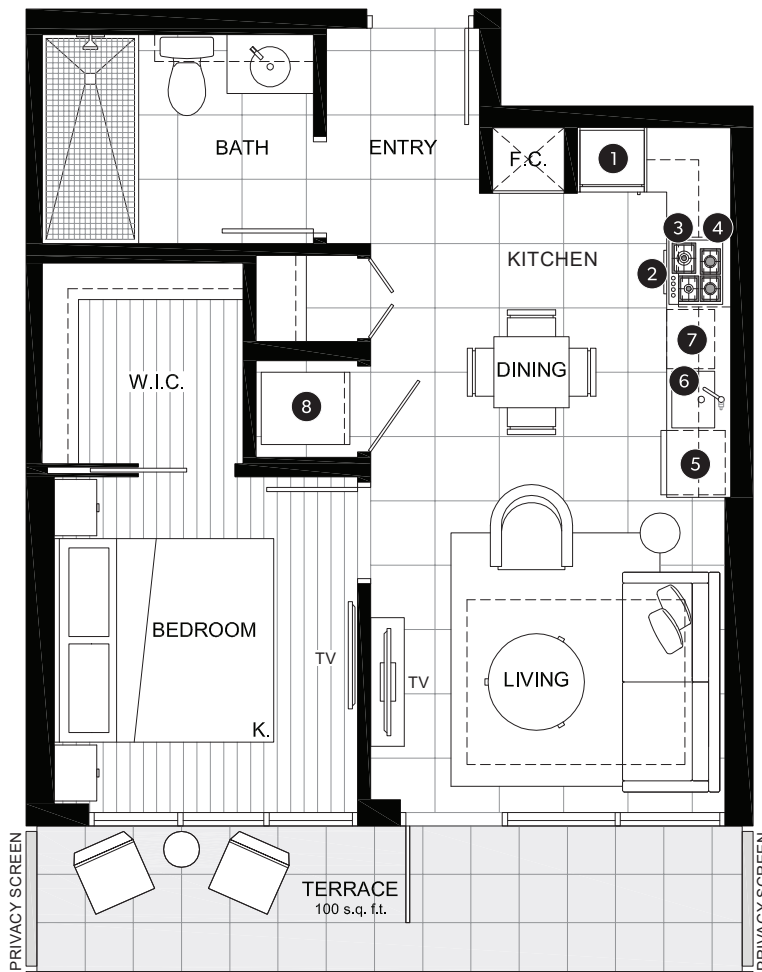

ONE BEDROOM SUITE

INDOOR AREA 524 SQ FT	OUTDOOR AREA 100 SQ FT
TOTAL AREA 624 SQ FT	

FEATURE LIST:

1. 22" Blomberg Integrated Fridge
2. 24" Fulgor Milano Convection Oven
3. 24" Fulgor Milano 4 Burner Gas Cooktop
4. 24" Faber Cristal Slide-Out Hoodfan
5. Blomberg Integrated Dishwasher
6. Sink Disposal
7. Microwave
8. Full Size Washer and Dryer

The developer reserves the right to make minor modifications to suite and furniture layout, specifications and floor plans should they be necessary to maintain the high standards of this community. Square footage are based on preliminary measurements and are approximate. E & O.E.