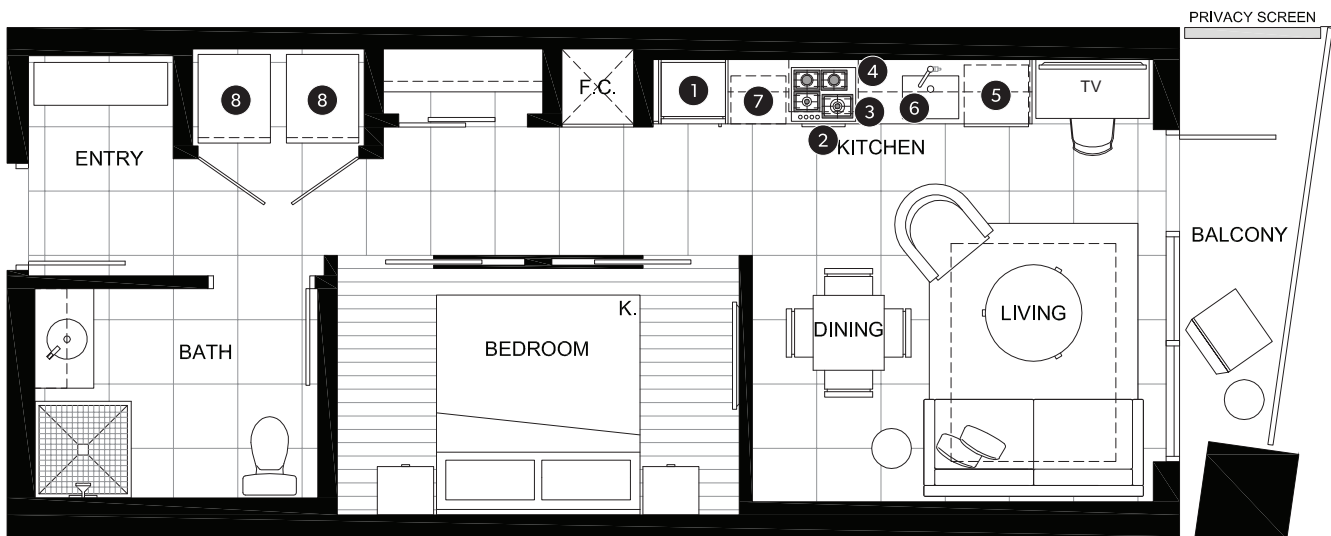

ONE BEDROOM SUITE

INDOOR AREA 535 SQ FT	OUTDOOR AREA 50 - 75 SQ FT
TOTAL AREA 585 - 610 SQ FT	

FEATURE LIST:

1. 22" Blomberg Integrated Fridge
2. 24" Fulgor Milano Convection Oven
3. 24" Fulgor Milano 4 Burner Gas Cooktop
4. 24" Faber Cristal Slide-Out Hoodfan
5. Blomberg Integrated Dishwasher
6. Sink Disposal
7. Microwave
8. Full Size Washer and Dryer

The developer reserves the right to make minor modifications to suite and furniture layout, specifications and floor plans should they be necessary to maintain the high standards of this community. Square footage are based on preliminary measurements and are approximate. E & O.E.