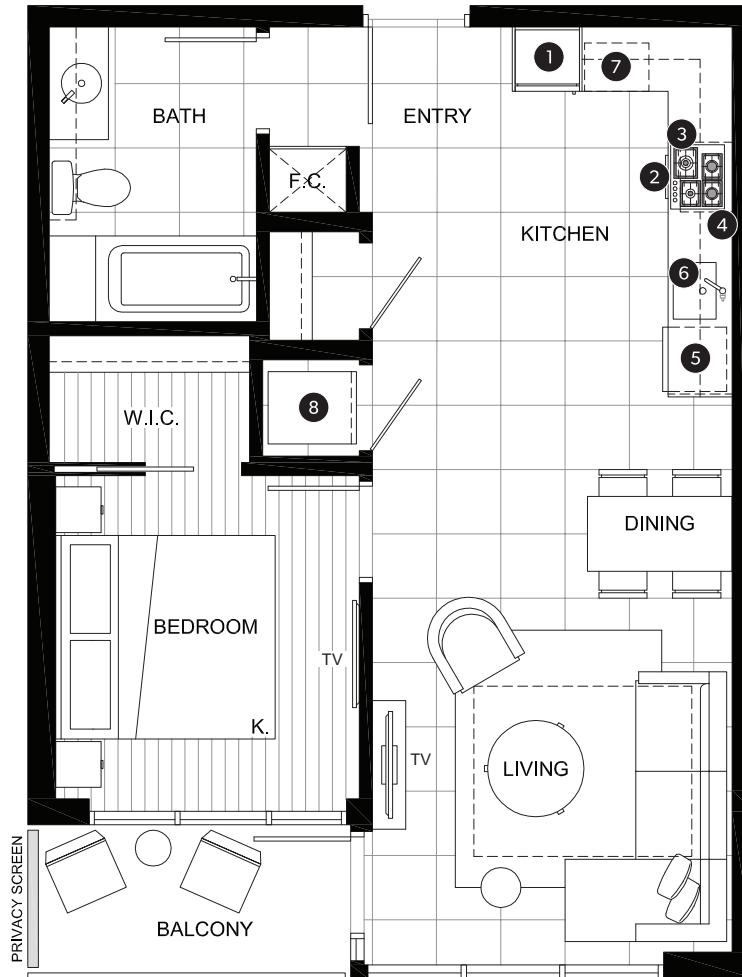

DELUXE ONE BEDROOM SUITE

INDOOR AREA 597 SQ FT	OUTDOOR AREA 45 - 270 SQ FT
TOTAL AREA 642 - 867 SQ FT	

FEATURE LIST:

1. 22" Blomberg Integrated Fridge	5. Blomberg Integrated Dishwasher
2. 24" Fulgor Milano Convection Oven	6. Sink Disposal
3. 24" Fulgor Milano 4 Burner Gas Cooktop	7. Microwave
4. 24" Faber Cristal Slide-Out Hoodfan	8. Full Size Washer and Dryer

The developer reserves the right to make minor modifications to suite and furniture layout, specifications and floor plans should they be necessary to maintain the high standards of this community. Square footage are based on preliminary measurements and are approximate. E & O.E.