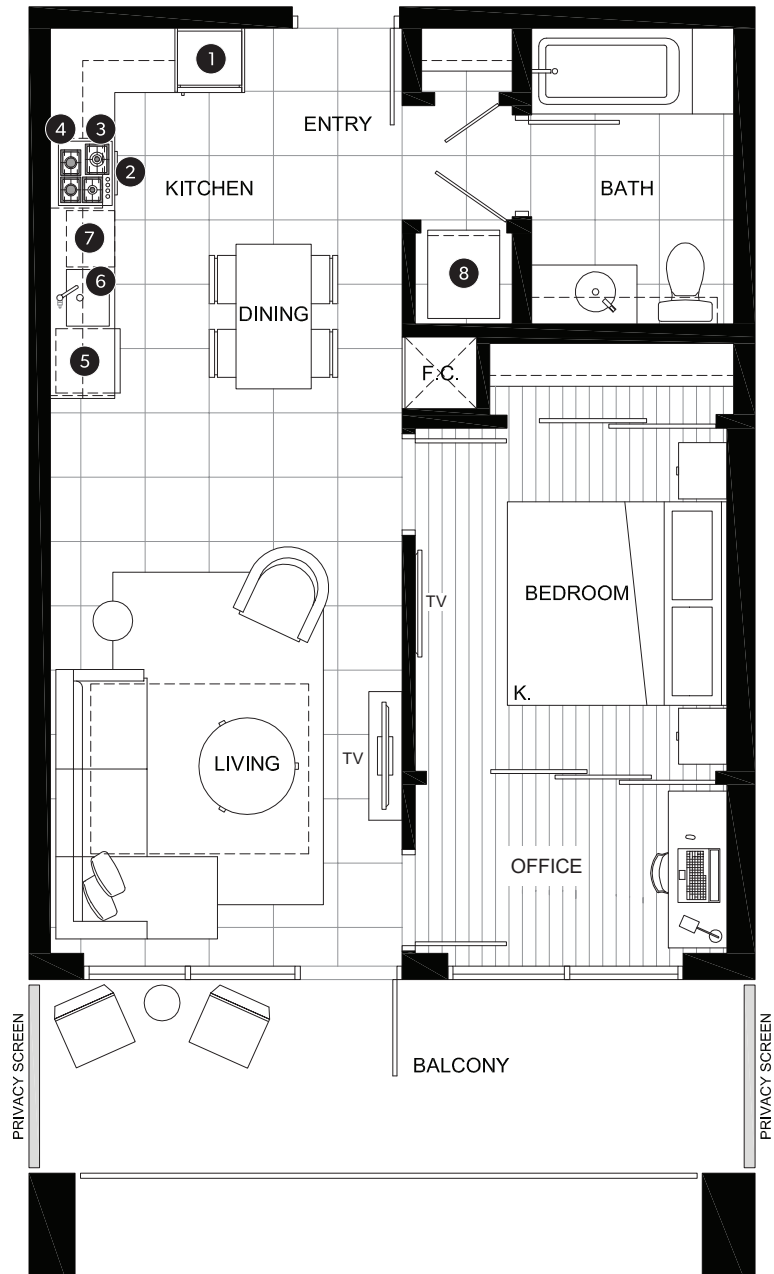

DELUXE ONE BEDROOM SUITE & OFFICE

INDOOR AREA 645 SQ FT	OUTDOOR AREA 132 SQ FT
TOTAL AREA 777 SQ FT	

FEATURE LIST:

1. 22" Blomberg Integrated Fridge	5. Blomberg Integrated Dishwasher
2. 24" Fulgor Milano Convection Oven	6. Sink Disposal
3. 24" Fulgor Milano 4 Burner Gas Cooktop	7. Microwave
4. 24" Faber Cristal Slide-Out Hoodfan	8. Full Size Washer and Dryer

The developer reserves the right to make minor modifications to suite and furniture layout, specifications and floor plans should they be necessary to maintain the high standards of this community. Square footage are based on preliminary measurements and are approximate. E & O.E.