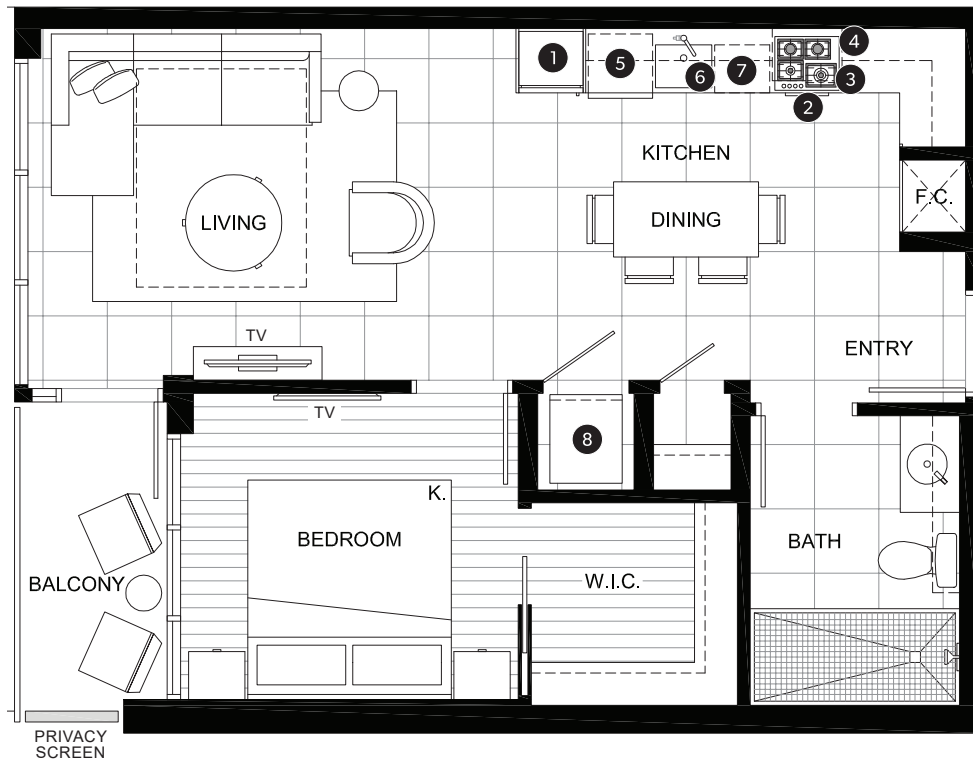

DELUXE ONE BEDROOM SUITE

INDOOR AREA 598 SQ FT	OUTDOOR AREA 43 - 155 SQ FT
TOTAL AREA 641 - 753 SQ FT	

FEATURE LIST:

1. 22" Blomberg Integrated Fridge	5. Blomberg Integrated Dishwasher
2. 24" Fulgor Milano Convection Oven	6. Sink Disposal
3. 24" Fulgor Milano 4 Burner Gas Cooktop	7. Microwave
4. 24" Faber Cristal Slide-Out Hoodfan	8. Full Size Washer and Dryer

The developer reserves the right to make minor modifications to suite and furniture layout, specifications and floor plans should they be necessary to maintain the high standards of this community. Square footage are based on preliminary measurements and are approximate. E & O.E.