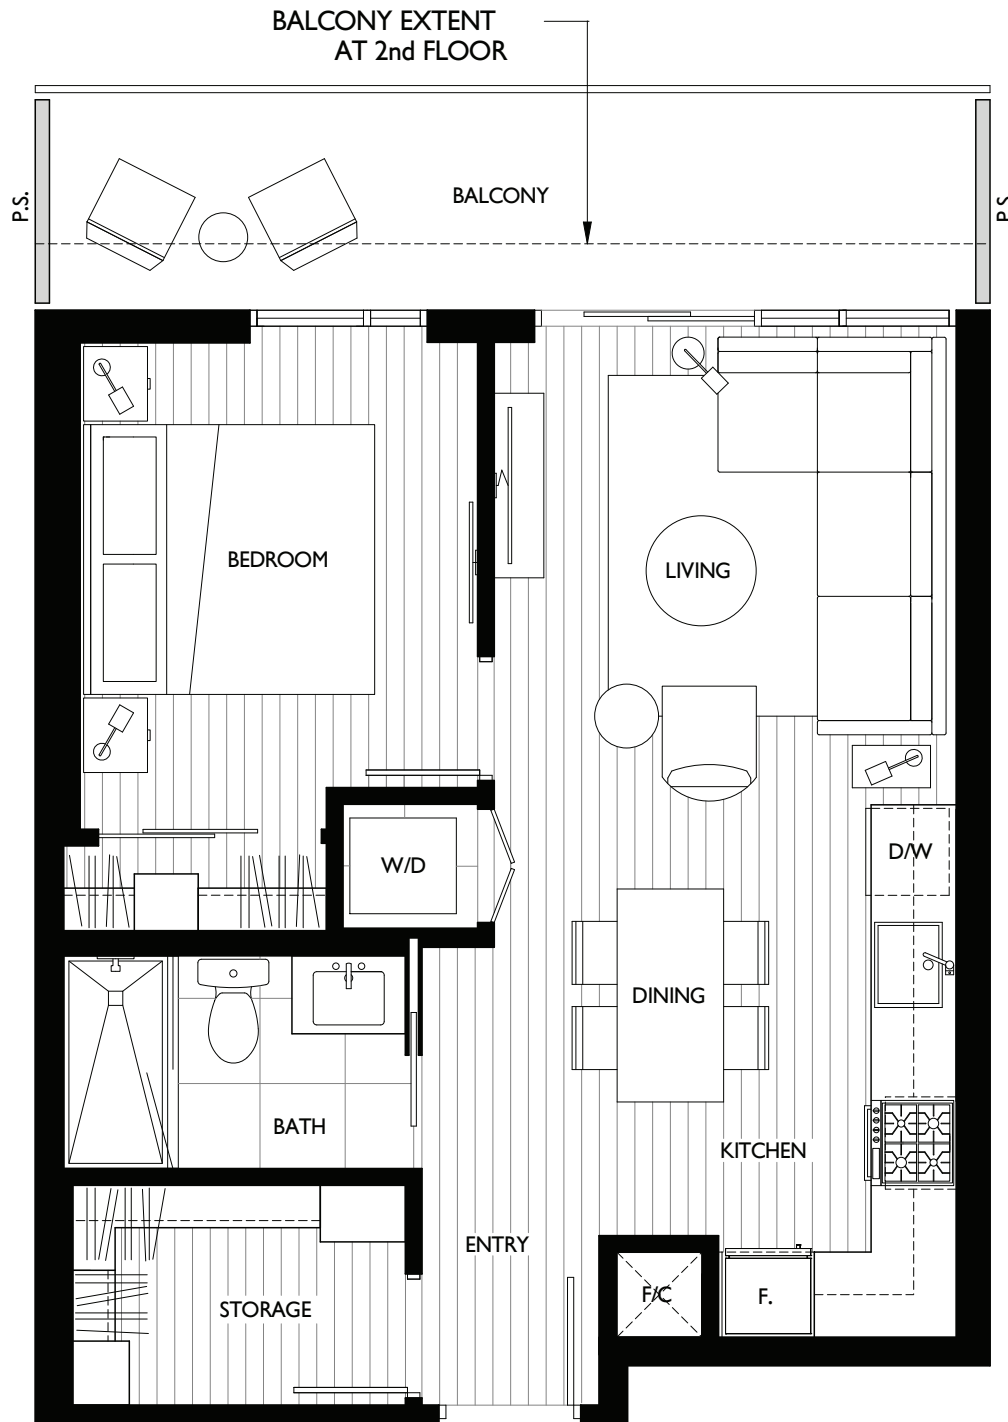

DELUXE 1 BEDROOM SUITE

LIVING 565 SQ FT

The developer reserves the right to make minor modifications to suite and furniture layout, specifications and floor plans should they be necessary to maintain the high standards of this community. Square footage are based on preliminary measurements and are approximate. E & O.E.