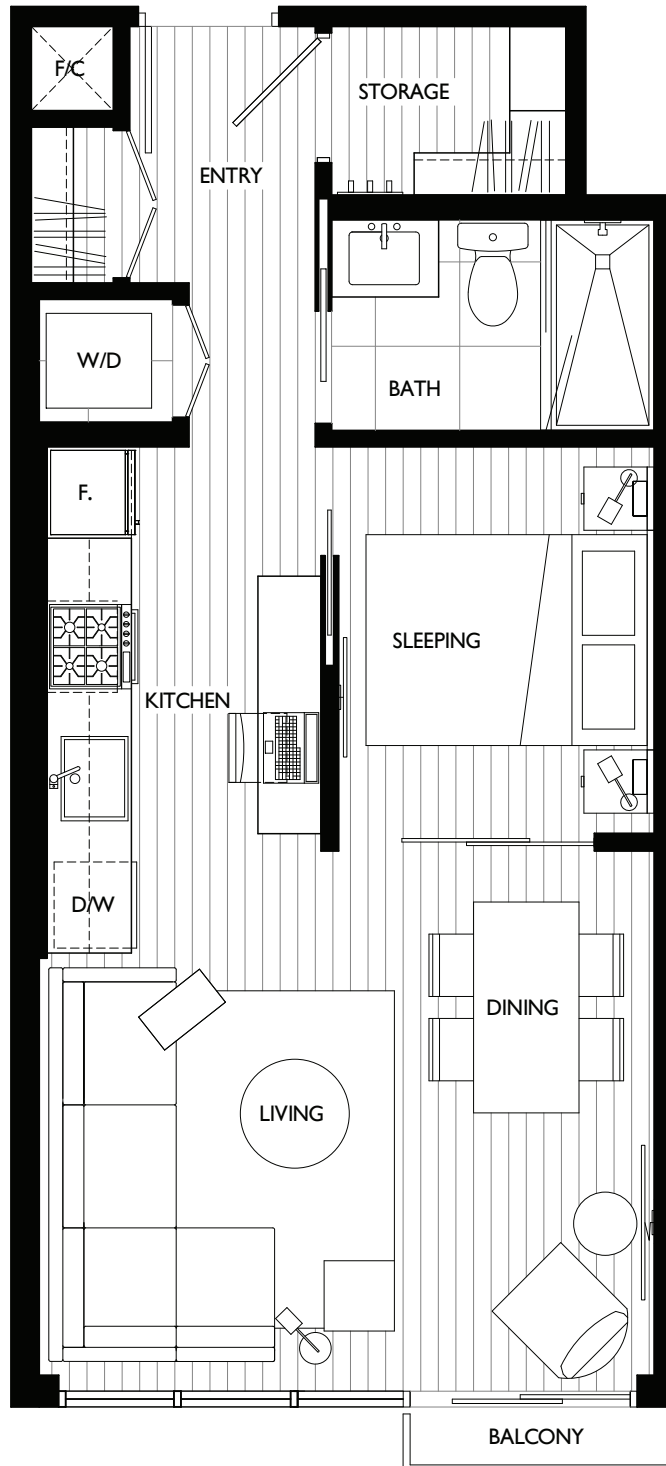

1 BEDROOM SUITE

LIVING 515 SQ FT

The developer reserves the right to make minor modifications to suite and furniture layout, specifications and floor plans should they be necessary to maintain the high standards of this community. Square footage are based on preliminary measurements and are approximate. E & O.E.

1 BEDROOM SUITE

LIVING 510 SQ FT

The developer reserves the right to make minor modifications to suite and furniture layout, specifications and floor plans should they be necessary to maintain the high standards of this community. Square footage are based on preliminary measurements and are approximate. E & O.E.