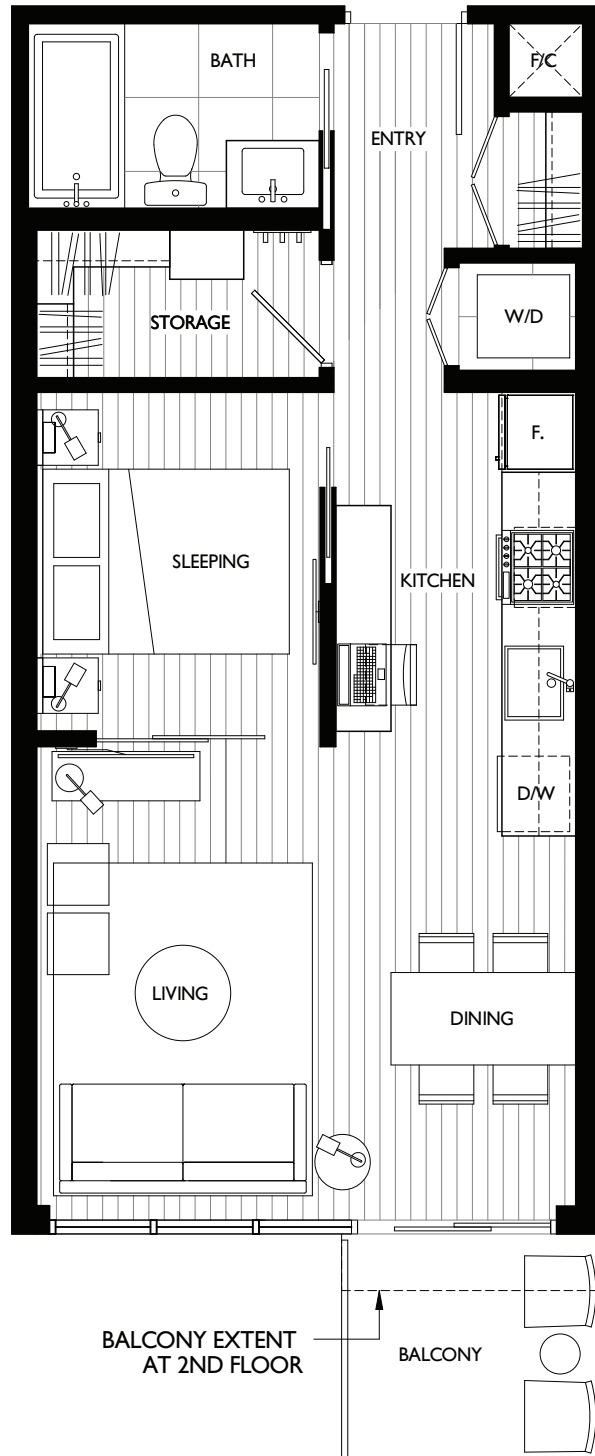

1 BEDROOM SUITE

LIVING 515 SQ FT

The developer reserves the right to make minor modifications to suite and furniture layout, specifications and floor plans should they be necessary to maintain the high standards of this community. Square footage are based on preliminary measurements and are approximate. E & O.E.

1 BEDROOM SUITE

LIVING 510 SQ FT

The developer reserves the right to make minor modifications to suite and furniture layout, specifications and floor plans should they be necessary to maintain the high standards of this community. Square footage are based on preliminary measurements and are approximate. E & O.E.