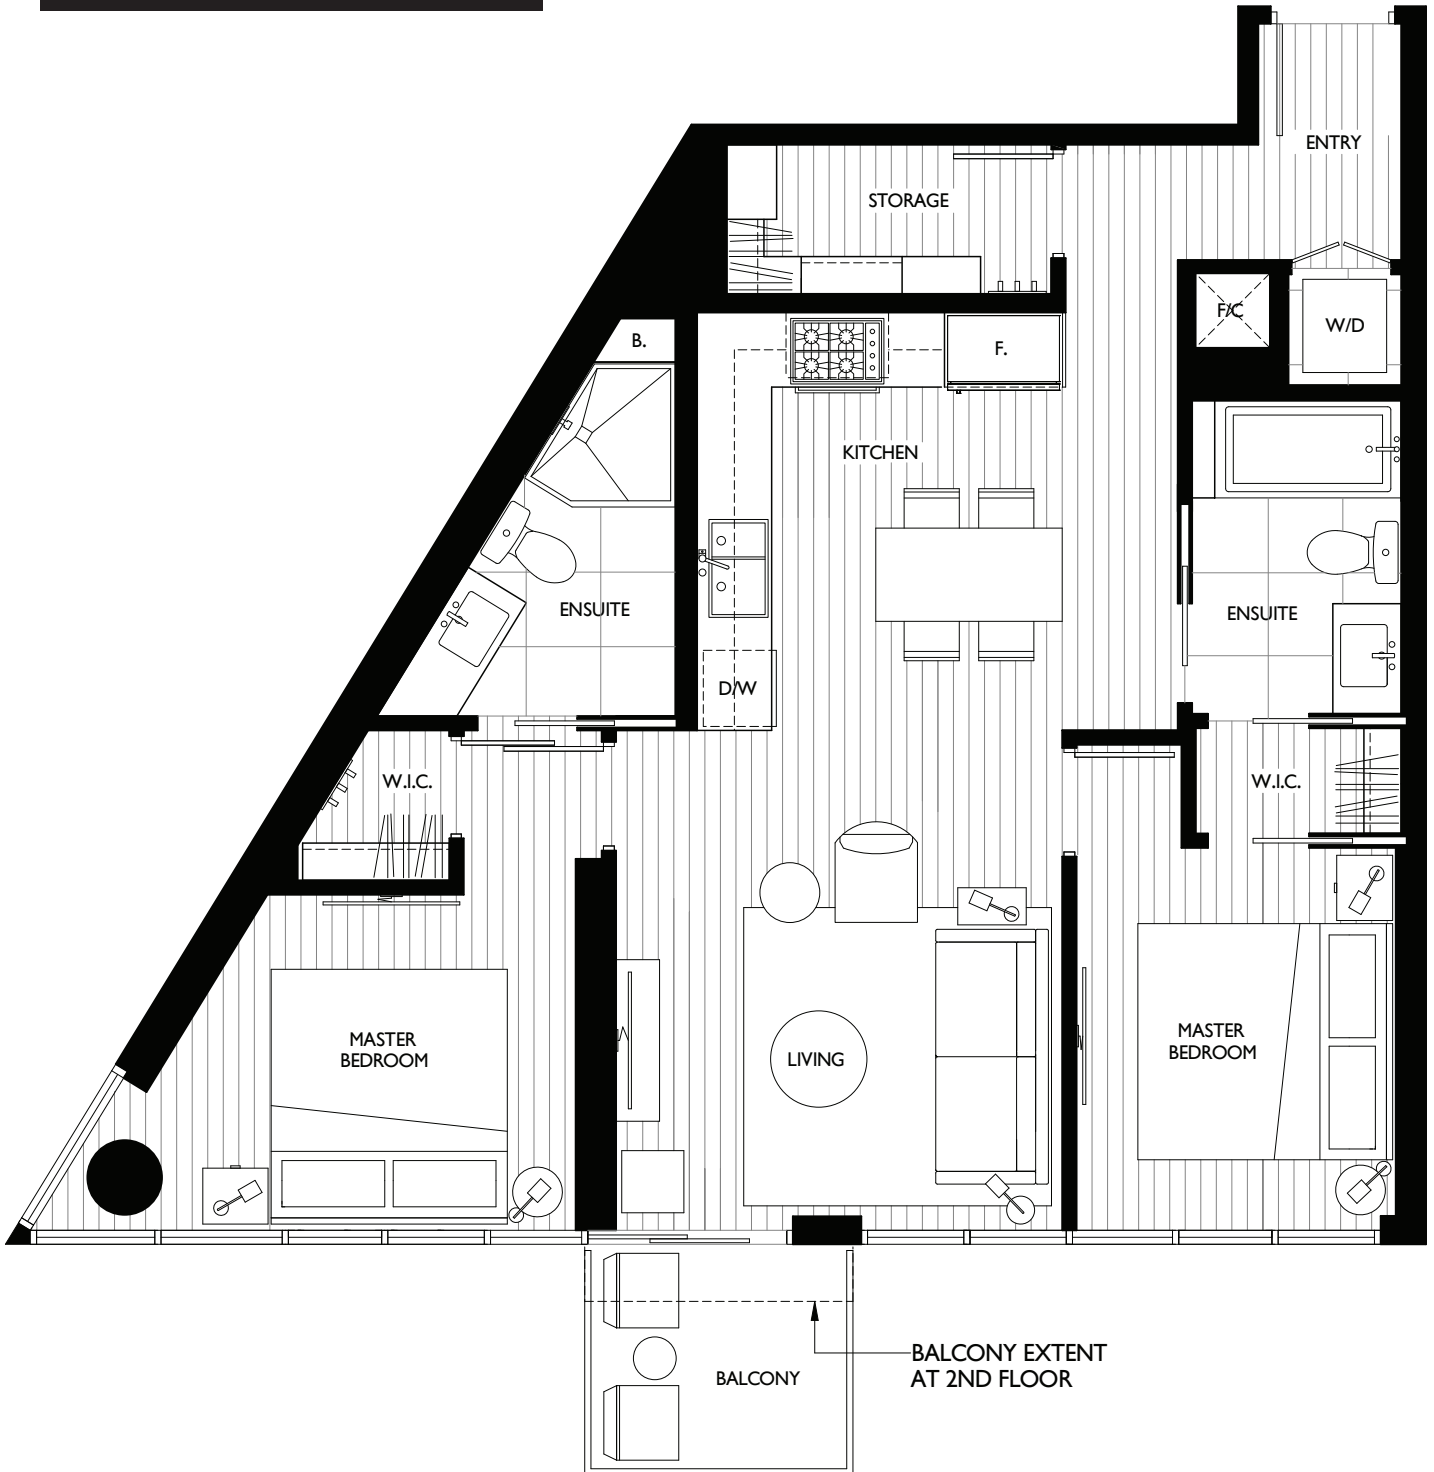

2 BEDROOM SUITE

LIVING 665 SQ FT

The developer reserves the right to make minor modifications to suite and furniture layout, specifications and floor plans should they be necessary to maintain the high standards of this community. Square footage are based on preliminary measurements and are approximate. E & O.E.

2 BEDROOM SUITE

LIVING 750 SQ FT

The developer reserves the right to make minor modifications to suite and furniture layout, specifications and floor plans should they be necessary to maintain the high standards of this community. Square footage are based on preliminary measurements and are approximate. E & O.E.

2 BEDROOM SUITE

LIVING 860 SQ FT

The developer reserves the right to make minor modifications to suite and furniture layout, specifications and floor plans should they be necessary to maintain the high standards of this community. Square footage are based on preliminary measurements and are approximate. E & O.E.

2 BEDROOM SUITE

LIVING 870 SQ FT

The developer reserves the right to make minor modifications to suite and furniture layout, specifications and floor plans should they be necessary to maintain the high standards of this community. Square footage are based on preliminary measurements and are approximate. E & O.E.