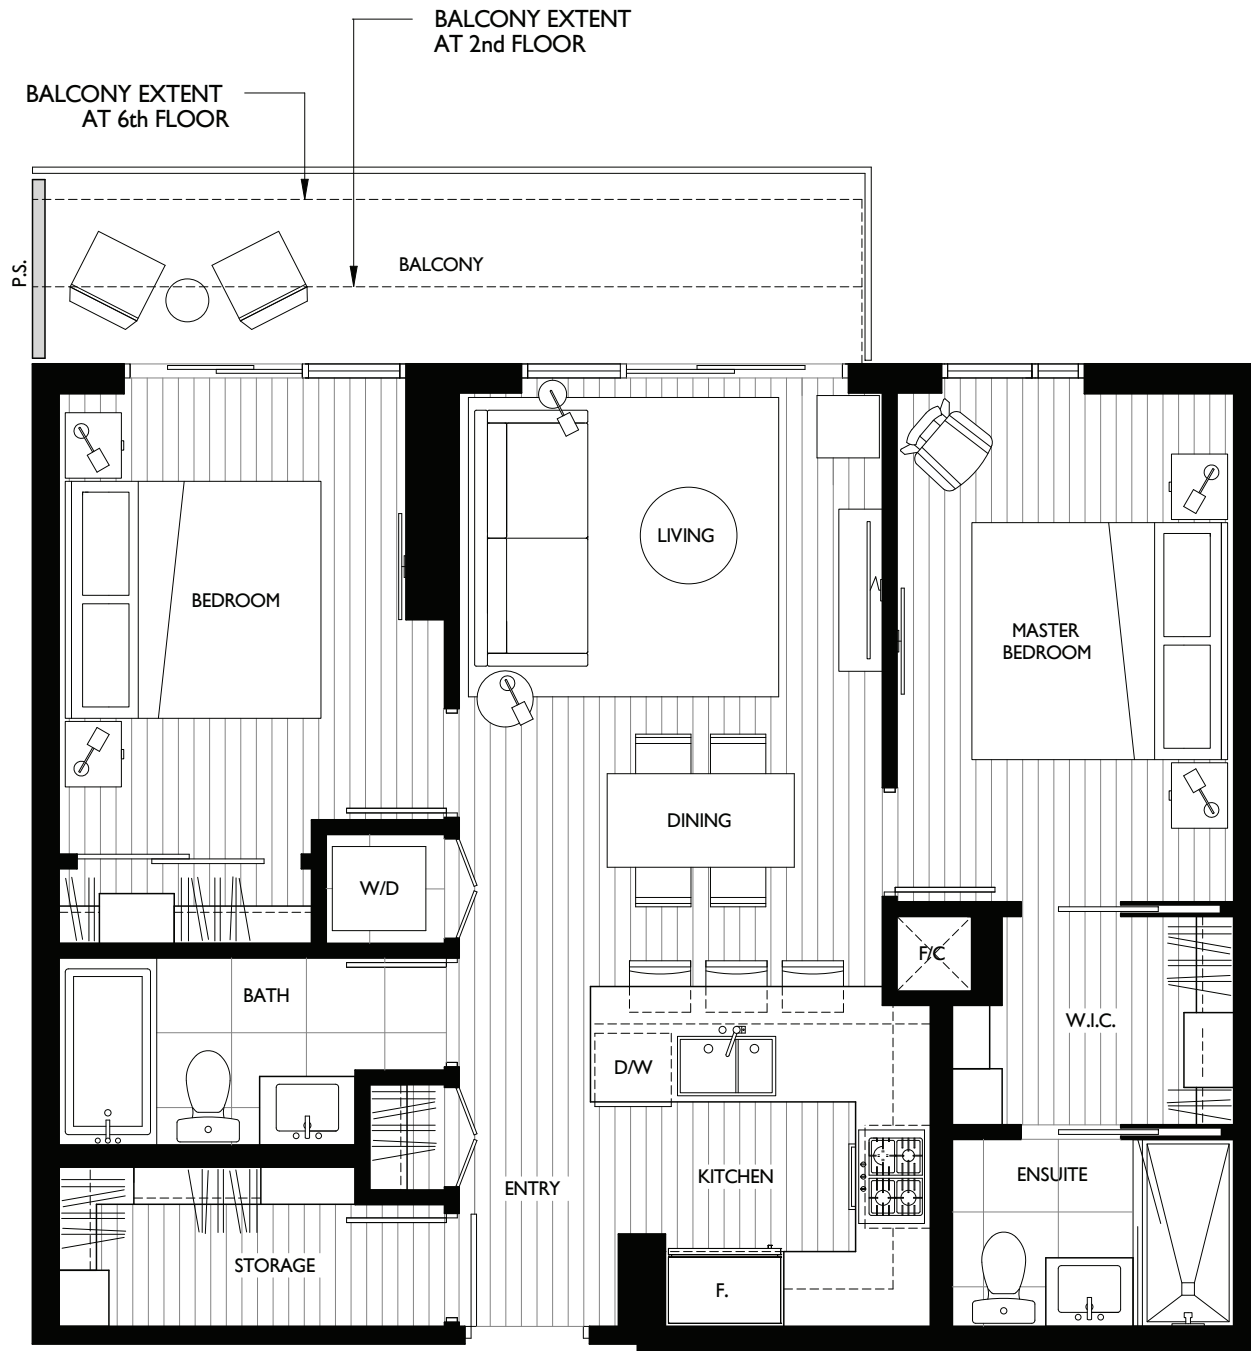

2 BEDROOM SUITE

LIVING 665 SQ FT

The developer reserves the right to make minor modifications to suite and furniture layout, specifications and floor plans should they be necessary to maintain the high standards of this community. Square footage are based on preliminary measurements and are approximate. E & O.E.

2 BEDROOM SUITE

LIVING 750 SQ FT

The developer reserves the right to make minor modifications to suite and furniture layout, specifications and floor plans should they be necessary to maintain the high standards of this community. Square footage are based on preliminary measurements and are approximate. E & O.E.

2 BEDROOM SUITE

LIVING 860 SQ FT

The developer reserves the right to make minor modifications to suite and furniture layout, specifications and floor plans should they be necessary to maintain the high standards of this community. Square footage are based on preliminary measurements and are approximate. E & O.E.

2 BEDROOM SUITE

LIVING 870 SQ FT

The developer reserves the right to make minor modifications to suite and furniture layout, specifications and floor plans should they be necessary to maintain the high standards of this community. Square footage are based on preliminary measurements and are approximate. E & O.E.