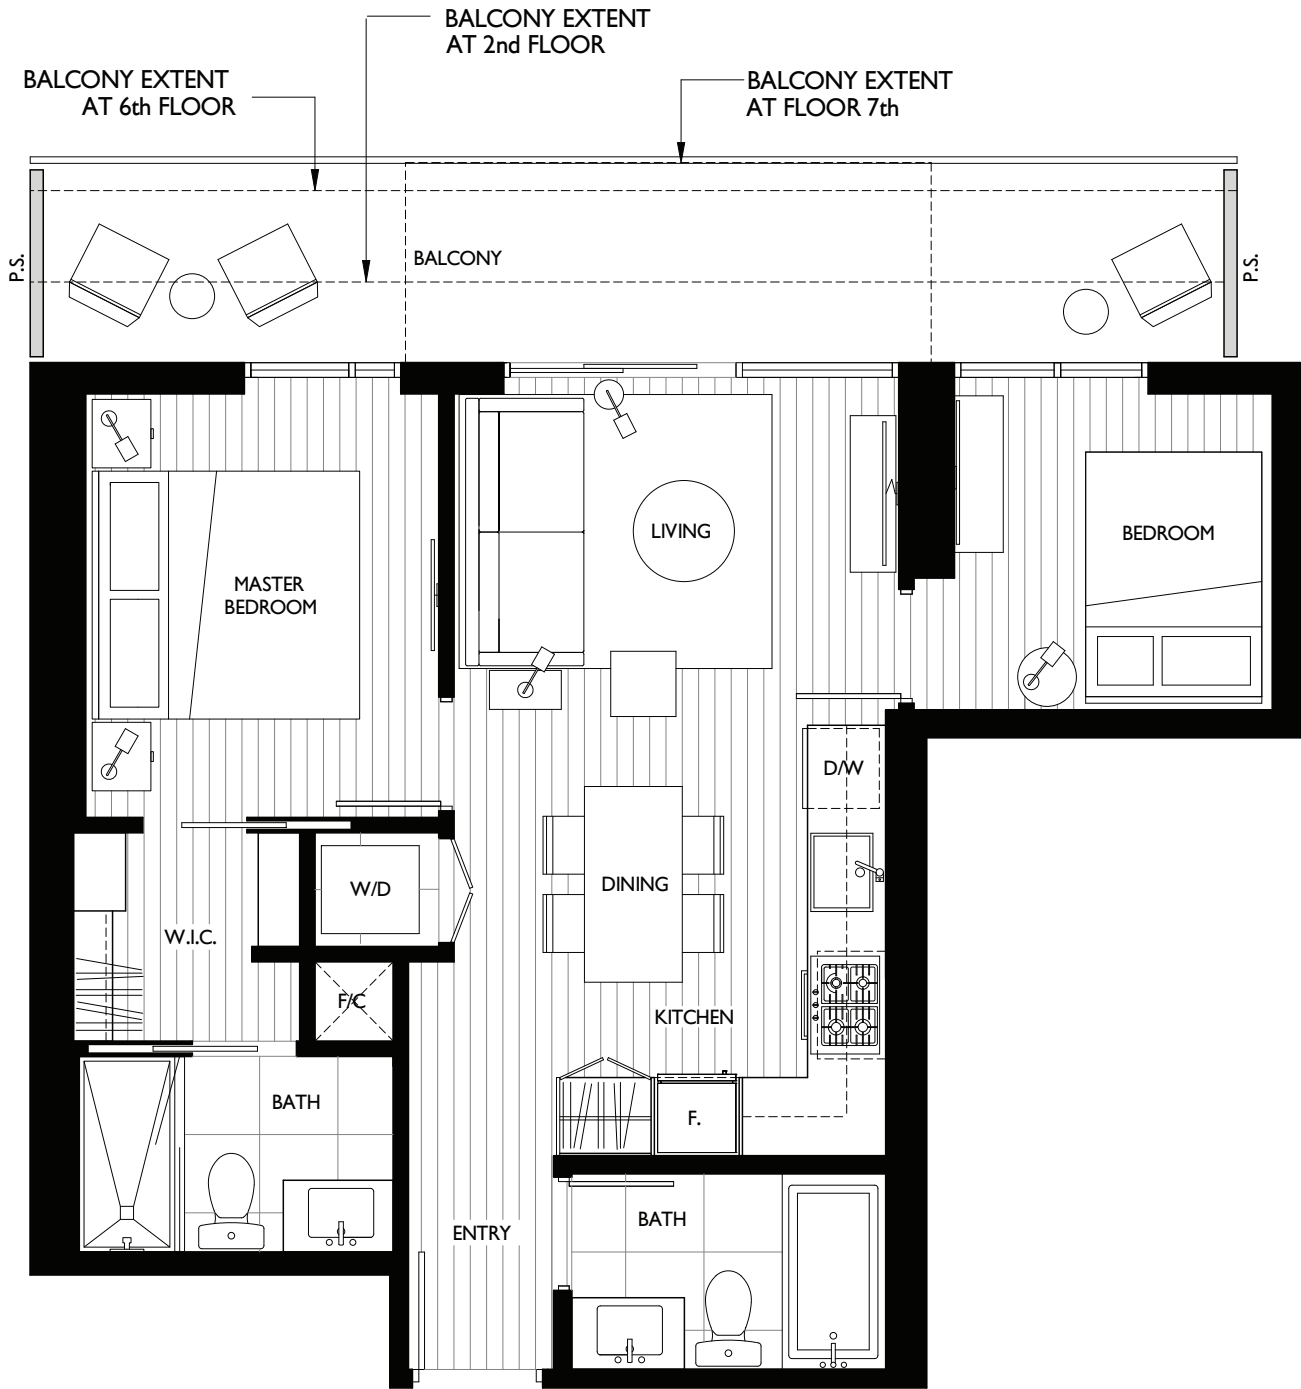

2 BEDROOM SUITE

LIVING 665 SQ FT

The developer reserves the right to make minor modifications to suite and furniture layout, specifications and floor plans should they be necessary to maintain the high standards of this community. Square footage are based on preliminary measurements and are approximate. E & O.E.

2 BEDROOM SUITE

LIVING 750 SQ FT

The developer reserves the right to make minor modifications to suite and furniture layout, specifications and floor plans should they be necessary to maintain the high standards of this community. Square footage are based on preliminary measurements and are approximate. E & O.E.

2 BEDROOM SUITE

LIVING 860 SQ FT

The developer reserves the right to make minor modifications to suite and furniture layout, specifications and floor plans should they be necessary to maintain the high standards of this community. Square footage are based on preliminary measurements and are approximate. E & O.E.

2 BEDROOM SUITE

LIVING 870 SQ FT

The developer reserves the right to make minor modifications to suite and furniture layout, specifications and floor plans should they be necessary to maintain the high standards of this community. Square footage are based on preliminary measurements and are approximate. E & O.E.