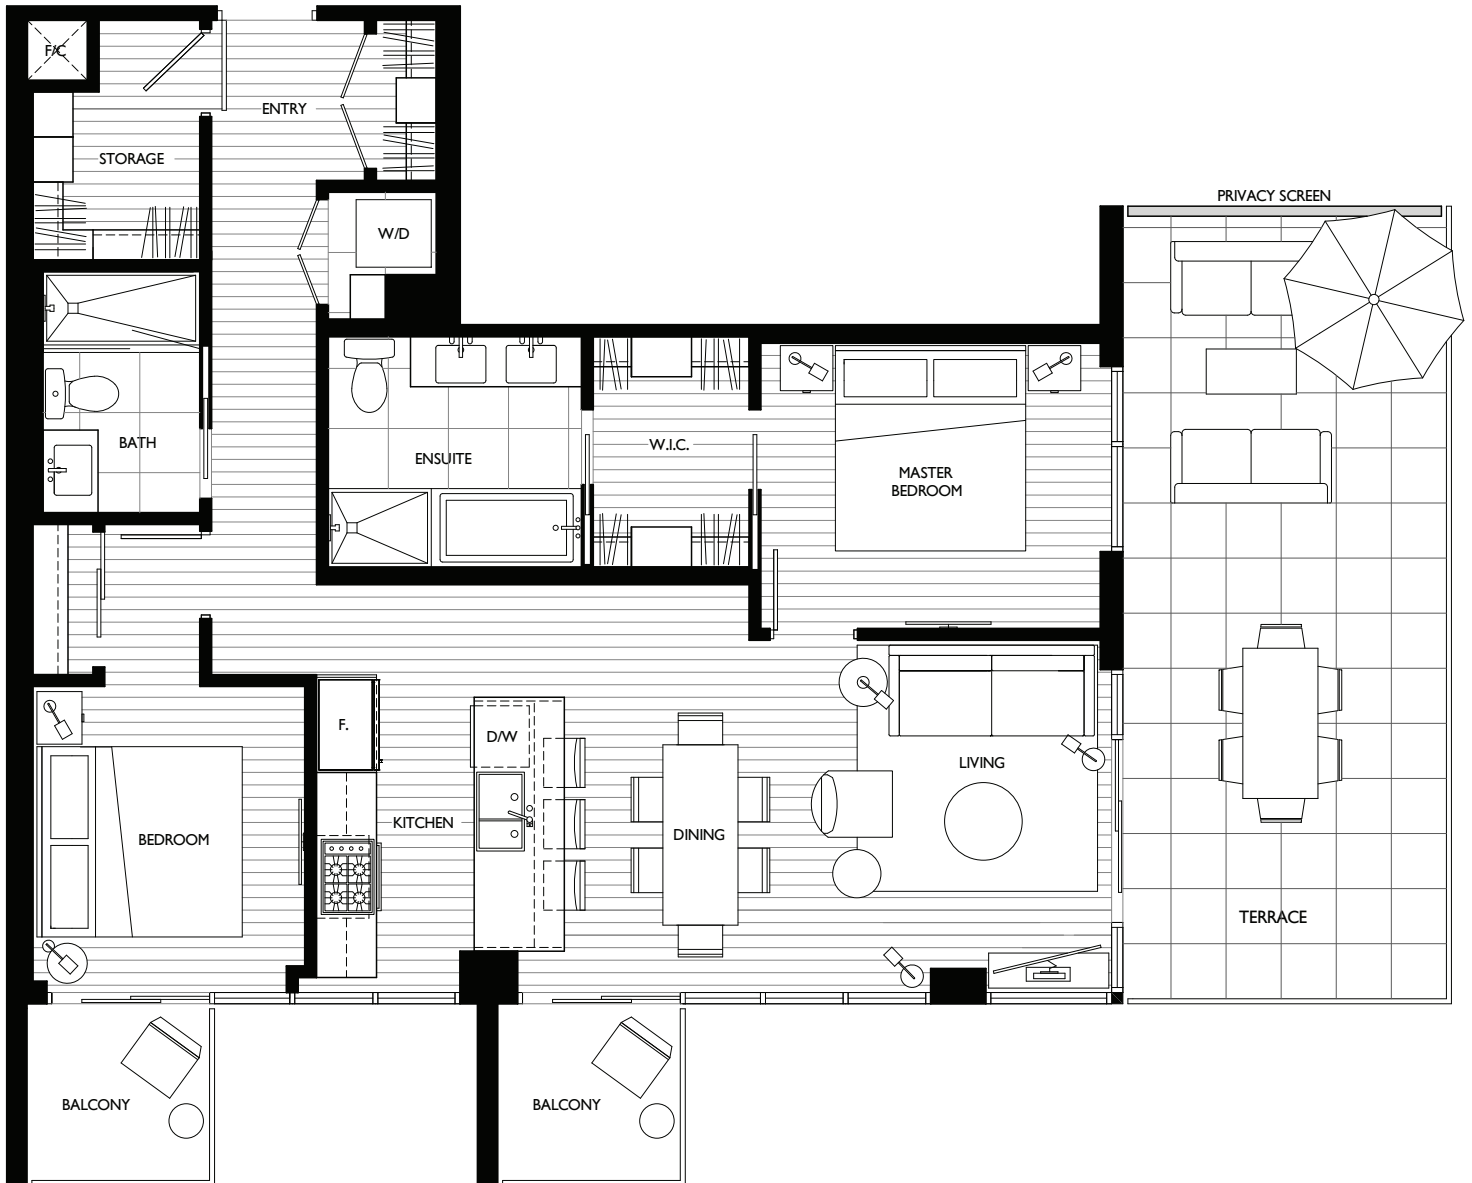

2 BEDROOM TERRACE SUITE

LIVING 985 SQ FT

The developer reserves the right to make minor modifications to suite and furniture layout, specifications and floor plans should they be necessary to maintain the high standards of this community. Square footage are based on preliminary measurements and are approximate. E & O.E.