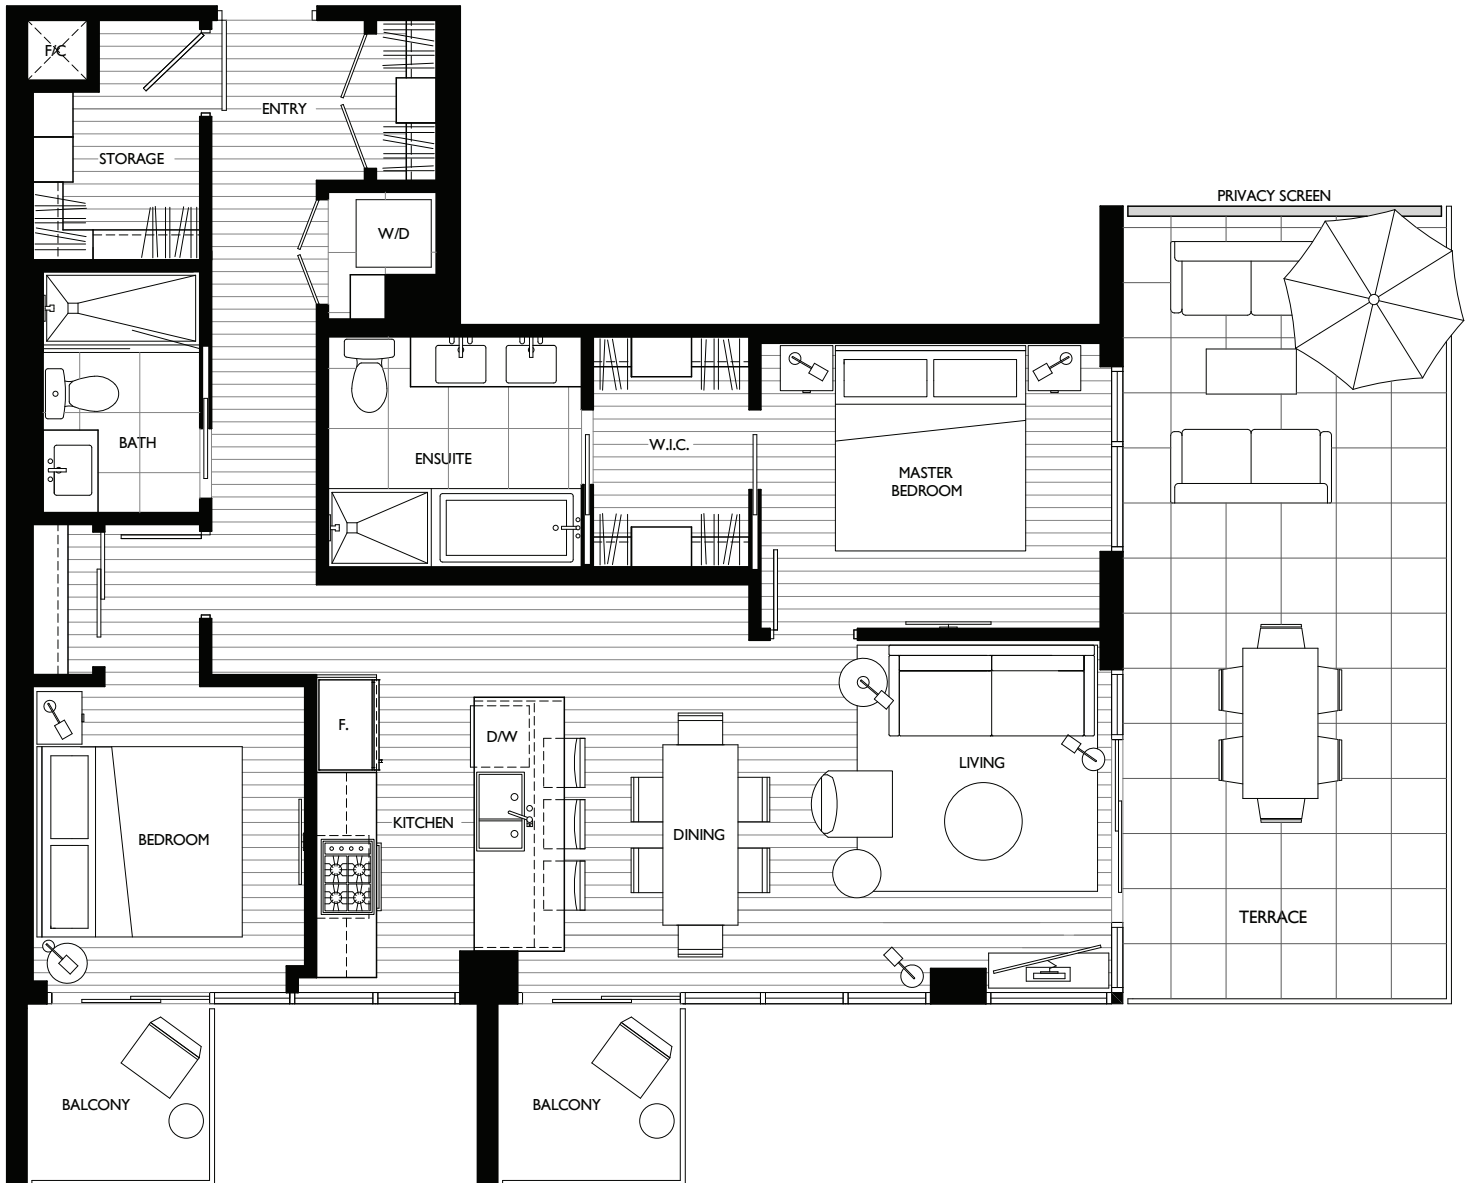

2 BEDROOM TERRACE SUITE

LIVING 985 SQ FT

The developer reserves the right to make minor modifications to suite and furniture layout, specifications and floor plans should they be necessary to maintain the high standards of this community. Square footage are based on preliminary measurements and are approximate. E & O.E.