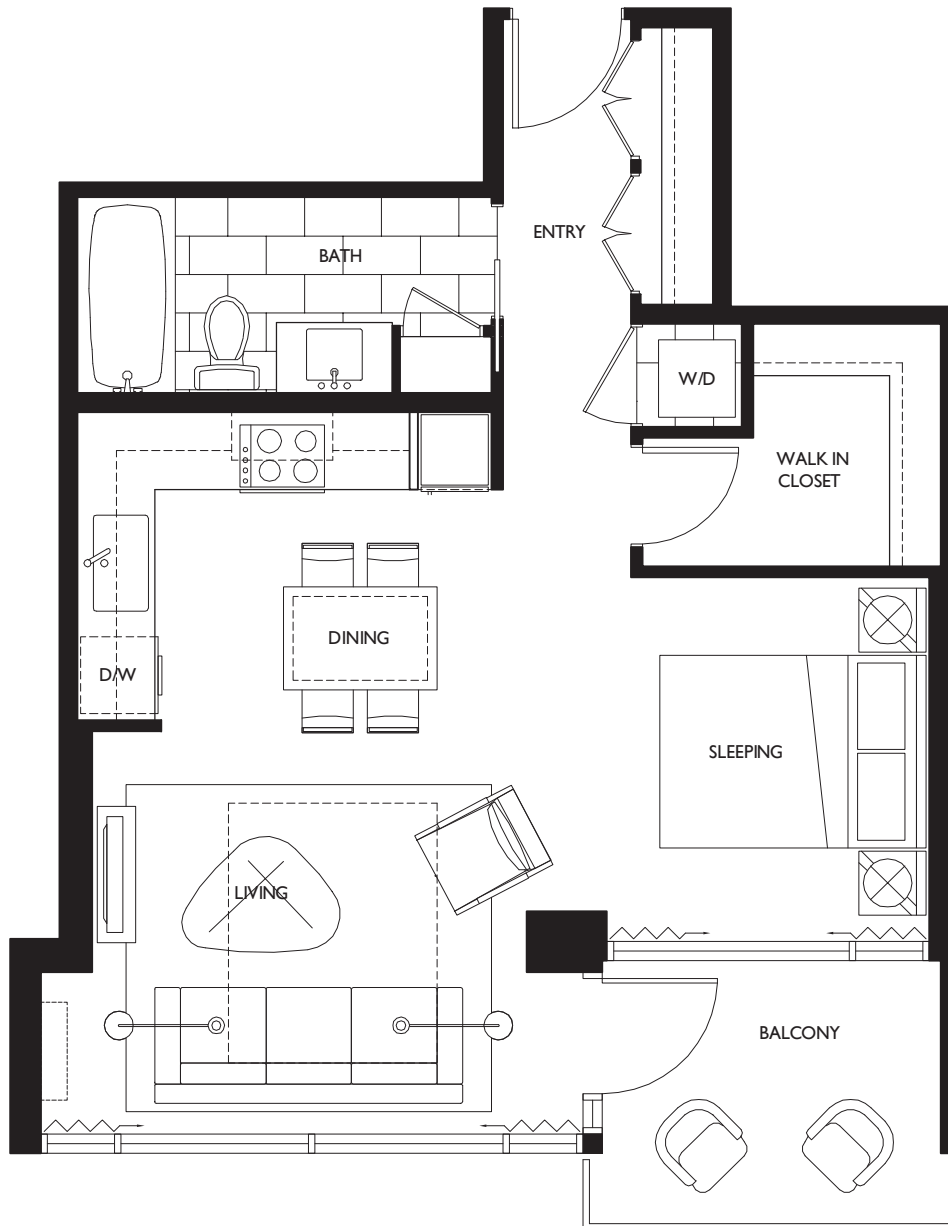

LEVEL SUITE

LIVING 522 SQ FT

The developer reserves the right to make minor modifications to suite and furniture layout, specifications and floor plans should they be necessary to maintain the high standards of this community. Square footage are based on preliminary measurements and are approximate. E & O.E.

LEVEL SUITE

LIVING 544 SQ FT

The developer reserves the right to make minor modifications to suite and furniture layout, specifications and floor plans should they be necessary to maintain the high standards of this community. Square footage are based on preliminary measurements and are approximate. E & O.E.