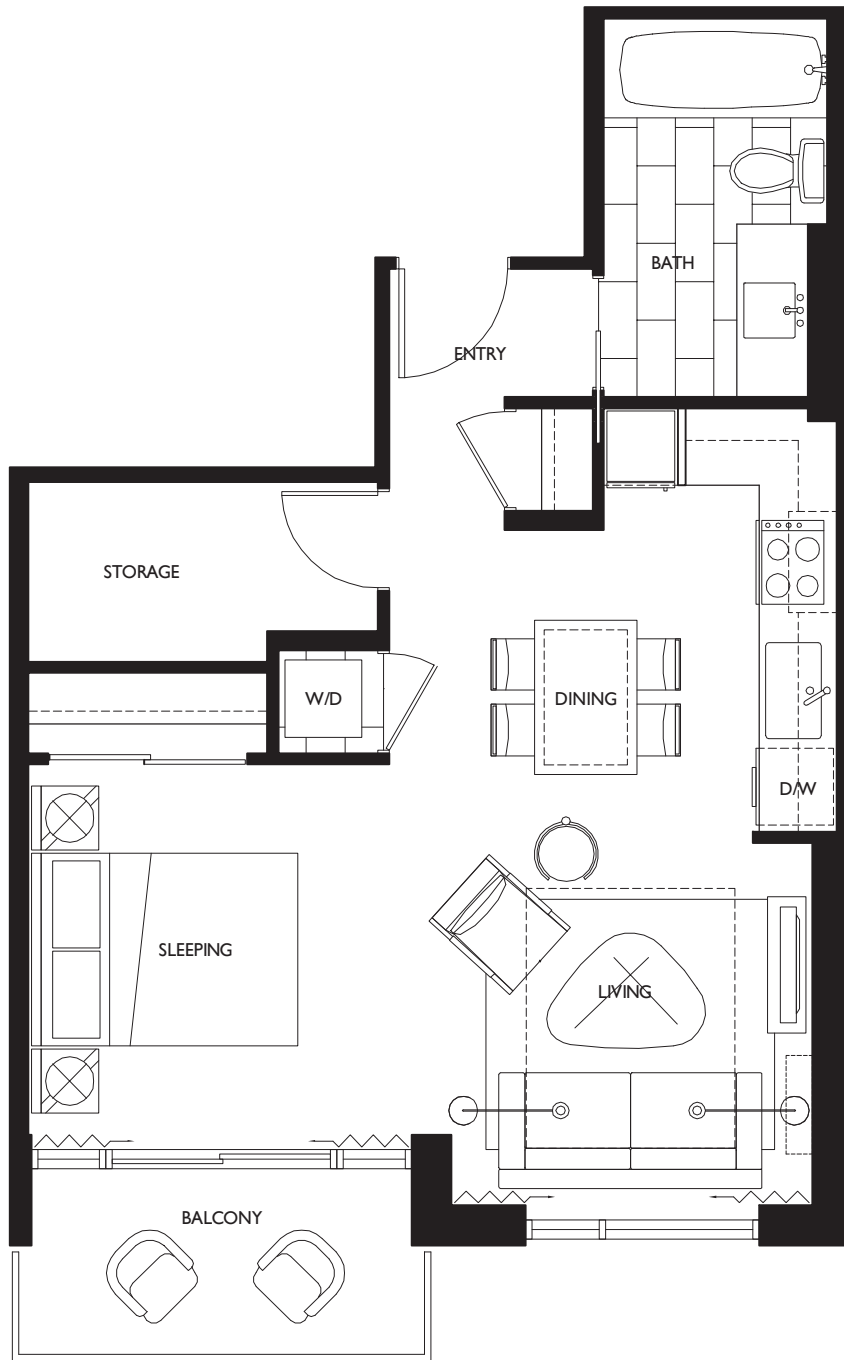

LEVEL SUITE

LIVING 522 SQ FT

The developer reserves the right to make minor modifications to suite and furniture layout, specifications and floor plans should they be necessary to maintain the high standards of this community. Square footage are based on preliminary measurements and are approximate. E & O.E.

LEVEL SUITE

LIVING 544 SQ FT

The developer reserves the right to make minor modifications to suite and furniture layout, specifications and floor plans should they be necessary to maintain the high standards of this community. Square footage are based on preliminary measurements and are approximate. E & O.E.