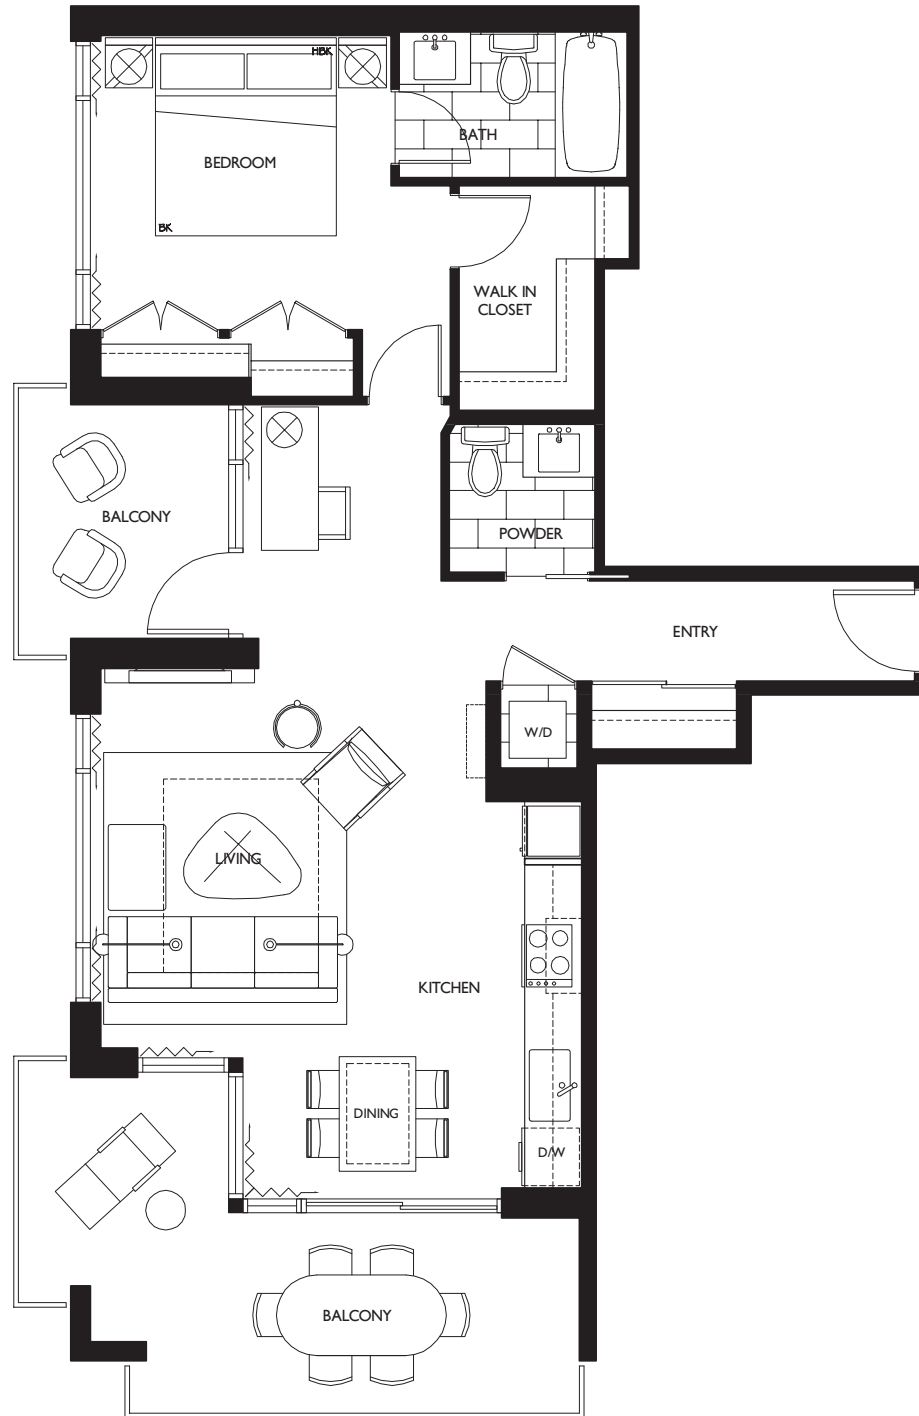

1 BEDROOM SUITE

LIVING 617 SQ FT

The developer reserves the right to make minor modifications to suite and furniture layout, specifications and floor plans should they be necessary to maintain the high standards of this community. Square footage are based on preliminary measurements and are approximate. E & O.E.

1 BEDROOM SUITE

LIVING 695 SQ FT

The developer reserves the right to make minor modifications to suite and furniture layout, specifications and floor plans should they be necessary to maintain the high standards of this community. Square footage are based on preliminary measurements and are approximate. E & O.E.

1 BEDROOM SUITE

LIVING 764 SQ FT

The developer reserves the right to make minor modifications to suite and furniture layout, specifications and floor plans should they be necessary to maintain the high standards of this community. Square footage are based on preliminary measurements and are approximate. E & O.E.