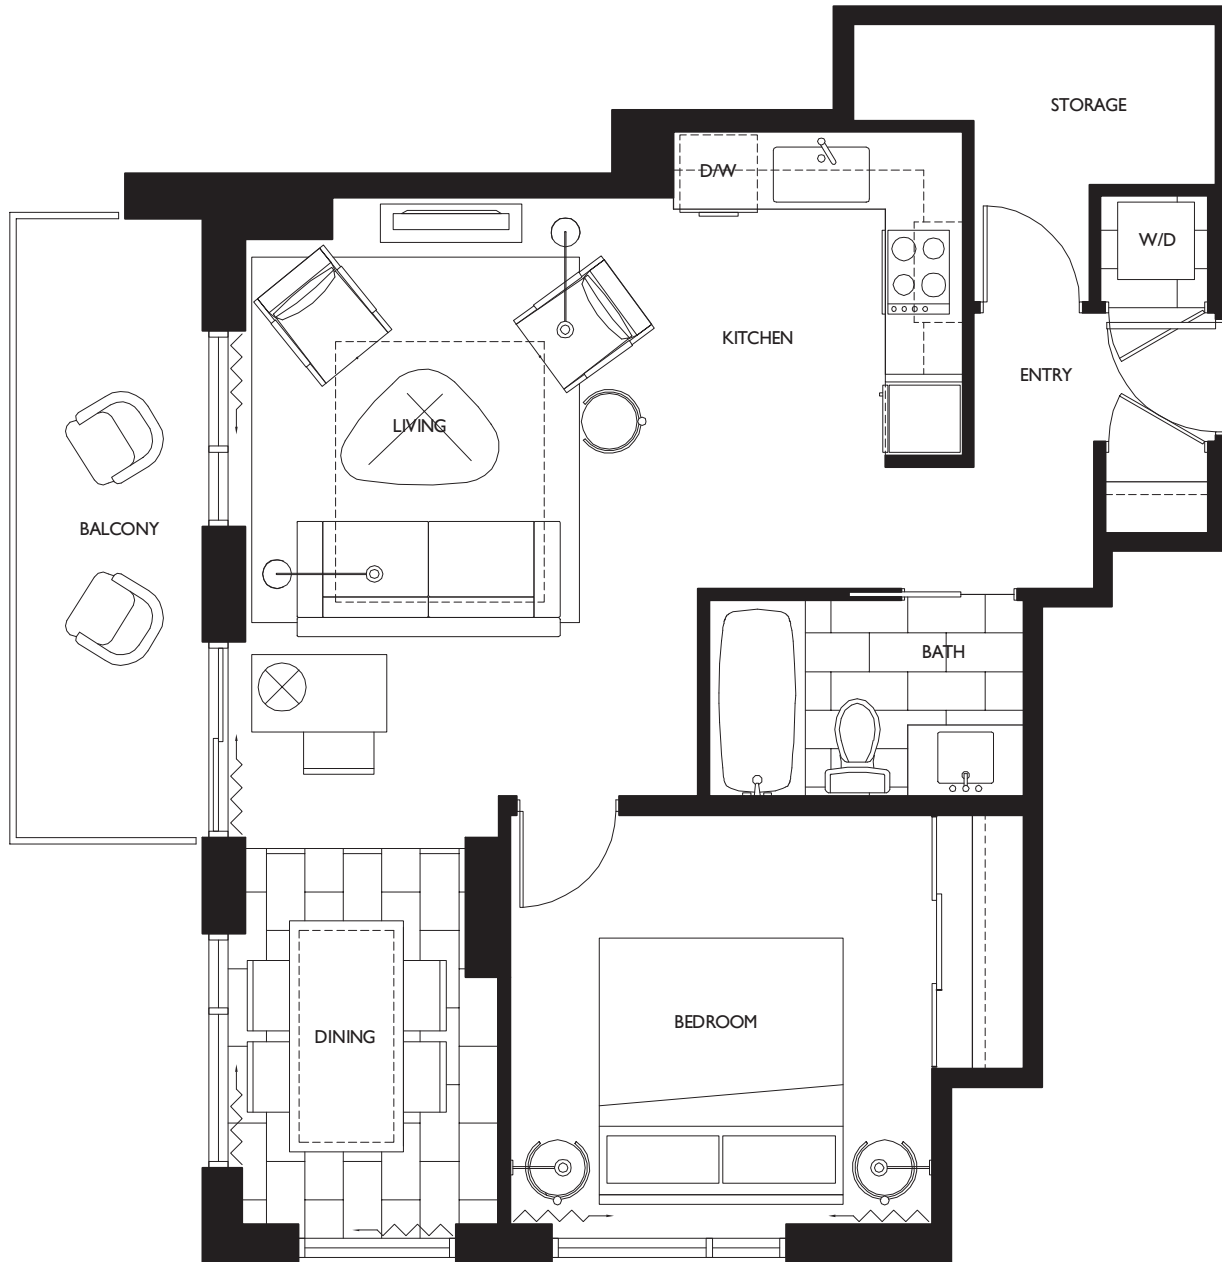

1 BEDROOM SUITE

LIVING 617 SQ FT

The developer reserves the right to make minor modifications to suite and furniture layout, specifications and floor plans should they be necessary to maintain the high standards of this community. Square footage are based on preliminary measurements and are approximate. E & O.E.

1 BEDROOM SUITE

LIVING 695 SQ FT

The developer reserves the right to make minor modifications to suite and furniture layout, specifications and floor plans should they be necessary to maintain the high standards of this community. Square footage are based on preliminary measurements and are approximate. E & O.E.

1 BEDROOM SUITE

LIVING 764 SQ FT

The developer reserves the right to make minor modifications to suite and furniture layout, specifications and floor plans should they be necessary to maintain the high standards of this community. Square footage are based on preliminary measurements and are approximate. E & O.E.