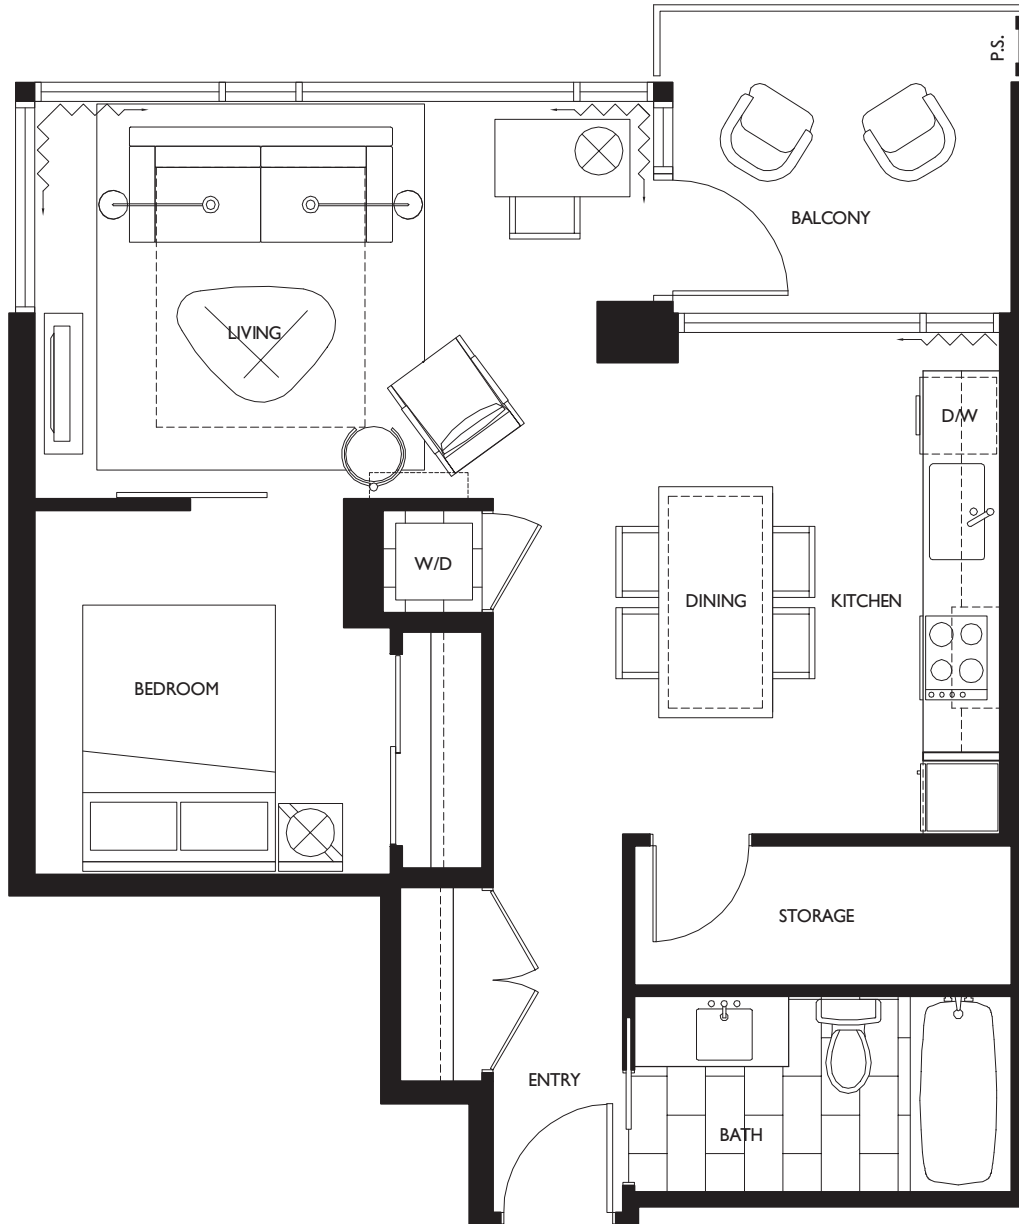

1 BEDROOM SUITE

LIVING 617 SQ FT

The developer reserves the right to make minor modifications to suite and furniture layout, specifications and floor plans should they be necessary to maintain the high standards of this community. Square footage are based on preliminary measurements and are approximate. E & O.E.

1 BEDROOM SUITE

LIVING 695 SQ FT

The developer reserves the right to make minor modifications to suite and furniture layout, specifications and floor plans should they be necessary to maintain the high standards of this community. Square footage are based on preliminary measurements and are approximate. E & O.E.

1 BEDROOM SUITE

LIVING 764 SQ FT

The developer reserves the right to make minor modifications to suite and furniture layout, specifications and floor plans should they be necessary to maintain the high standards of this community. Square footage are based on preliminary measurements and are approximate. E & O.E.