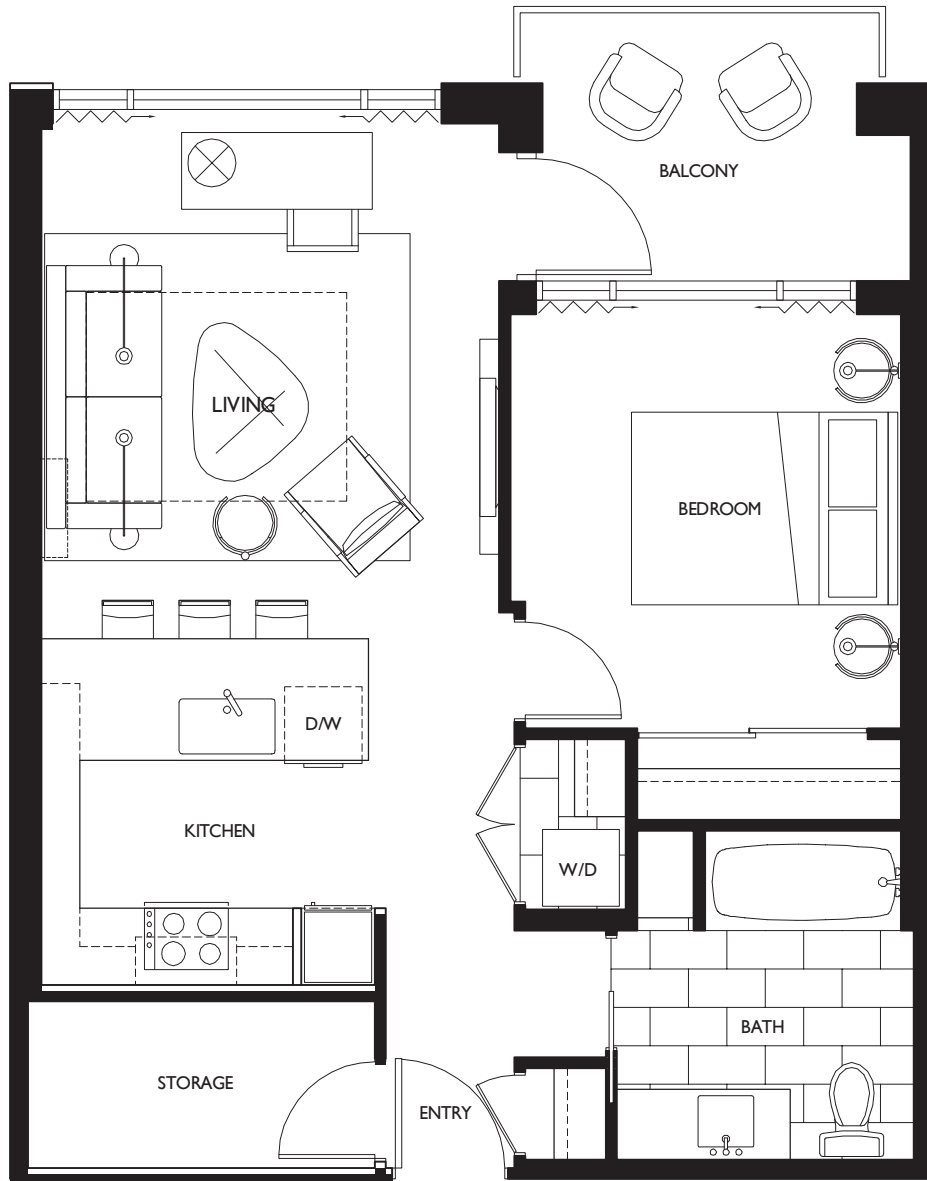

1 BEDROOM SUITE

LIVING 617 SQ FT

The developer reserves the right to make minor modifications to suite and furniture layout, specifications and floor plans should they be necessary to maintain the high standards of this community. Square footage are based on preliminary measurements and are approximate. E & O.E.

1 BEDROOM SUITE

LIVING 695 SQ FT

The developer reserves the right to make minor modifications to suite and furniture layout, specifications and floor plans should they be necessary to maintain the high standards of this community. Square footage are based on preliminary measurements and are approximate. E & O.E.

1 BEDROOM SUITE

LIVING 764 SQ FT

The developer reserves the right to make minor modifications to suite and furniture layout, specifications and floor plans should they be necessary to maintain the high standards of this community. Square footage are based on preliminary measurements and are approximate. E & O.E.