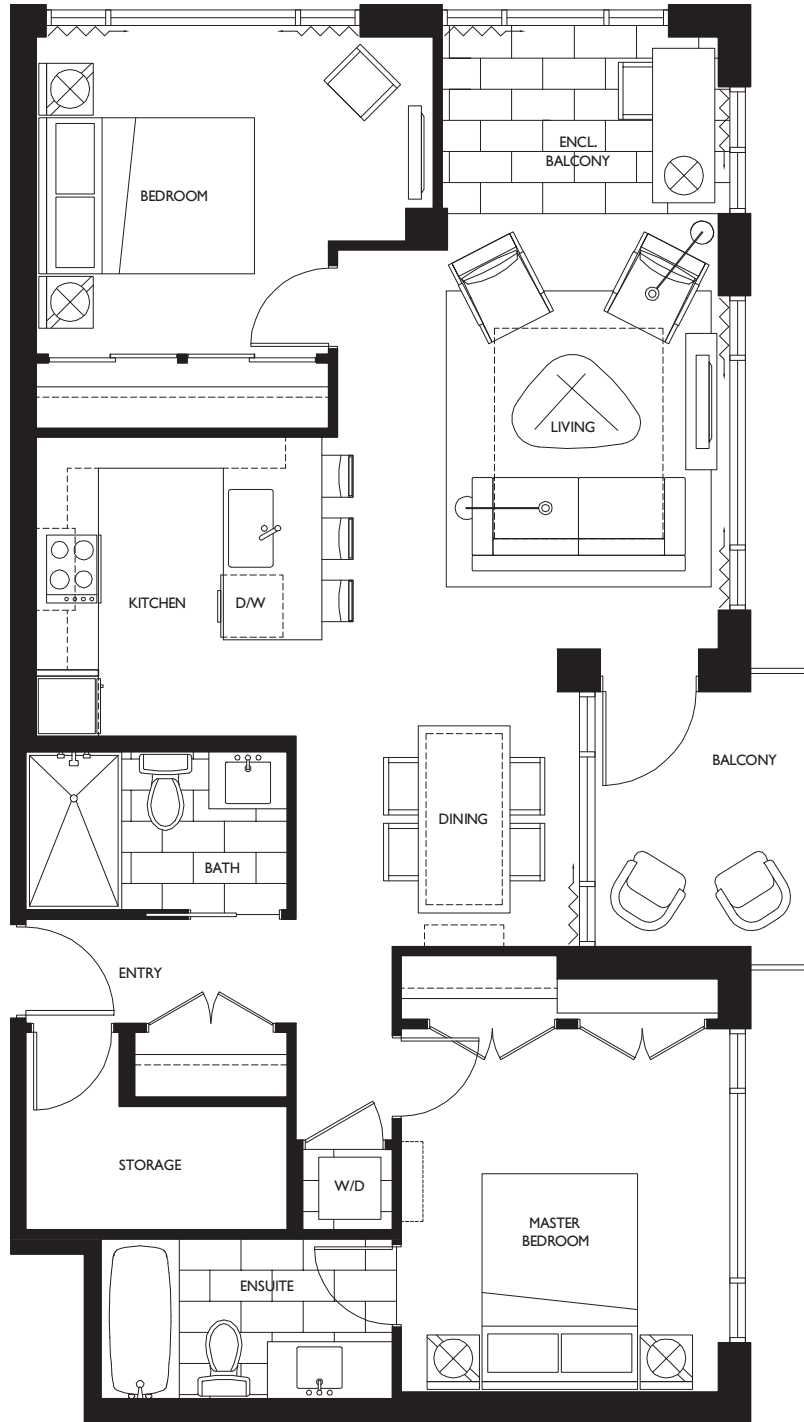

2 BEDROOM SUITE

LIVING 878 SQ FT

The developer reserves the right to make minor modifications to suite and furniture layout, specifications and floor plans should they be necessary to maintain the high standards of this community. Square footage are based on preliminary measurements and are approximate. E & O.E.

2 BEDROOM SUITE

LIVING 1,008 SQ FT

The developer reserves the right to make minor modifications to suite and furniture layout, specifications and floor plans should they be necessary to maintain the high standards of this community. Square footage are based on preliminary measurements and are approximate. E & O.E.

2 BEDROOM SUITE

LIVING 879 SQ FT

The developer reserves the right to make minor modifications to suite and furniture layout, specifications and floor plans should they be necessary to maintain the high standards of this community. Square footage are based on preliminary measurements and are approximate. E & O.E.