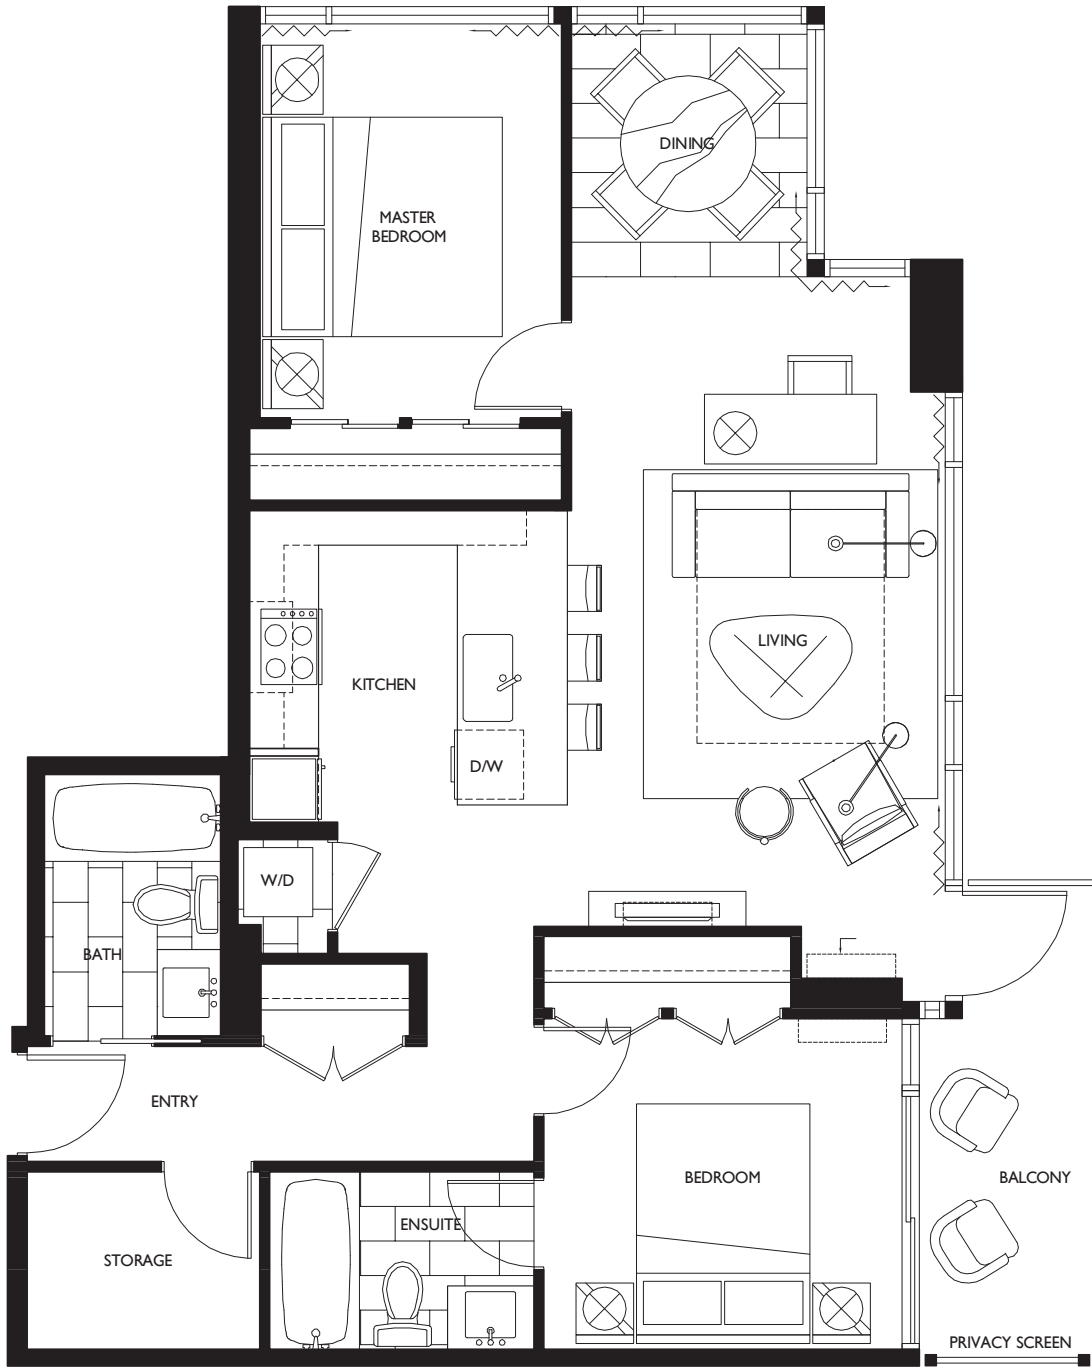

2 BEDROOM SUITE

LIVING 878 SQ FT

The developer reserves the right to make minor modifications to suite and furniture layout, specifications and floor plans should they be necessary to maintain the high standards of this community. Square footage are based on preliminary measurements and are approximate. E & O.E.

2 BEDROOM SUITE

LIVING 1,008 SQ FT

The developer reserves the right to make minor modifications to suite and furniture layout, specifications and floor plans should they be necessary to maintain the high standards of this community. Square footage are based on preliminary measurements and are approximate. E & O.E.

2 BEDROOM SUITE

LIVING 879 SQ FT

The developer reserves the right to make minor modifications to suite and furniture layout, specifications and floor plans should they be necessary to maintain the high standards of this community. Square footage are based on preliminary measurements and are approximate. E & O.E.