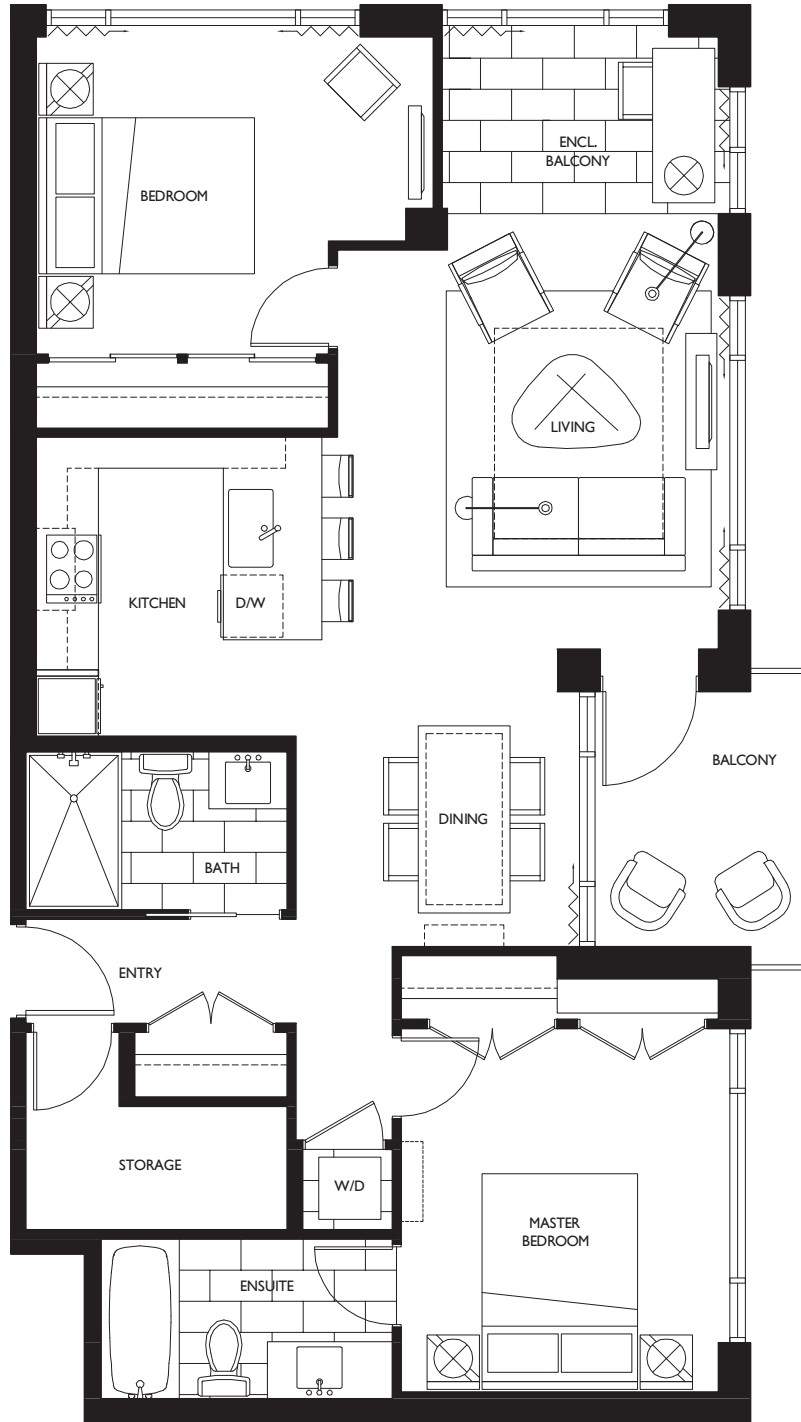

2 BEDROOM SUITE

LIVING 878 SQ FT

The developer reserves the right to make minor modifications to suite and furniture layout, specifications and floor plans should they be necessary to maintain the high standards of this community. Square footage are based on preliminary measurements and are approximate. E & O.E.

2 BEDROOM SUITE

LIVING 1,008 SQ FT

The developer reserves the right to make minor modifications to suite and furniture layout, specifications and floor plans should they be necessary to maintain the high standards of this community. Square footage are based on preliminary measurements and are approximate. E & O.E.

2 BEDROOM SUITE

LIVING 879 SQ FT

The developer reserves the right to make minor modifications to suite and furniture layout, specifications and floor plans should they be necessary to maintain the high standards of this community. Square footage are based on preliminary measurements and are approximate. E & O.E.