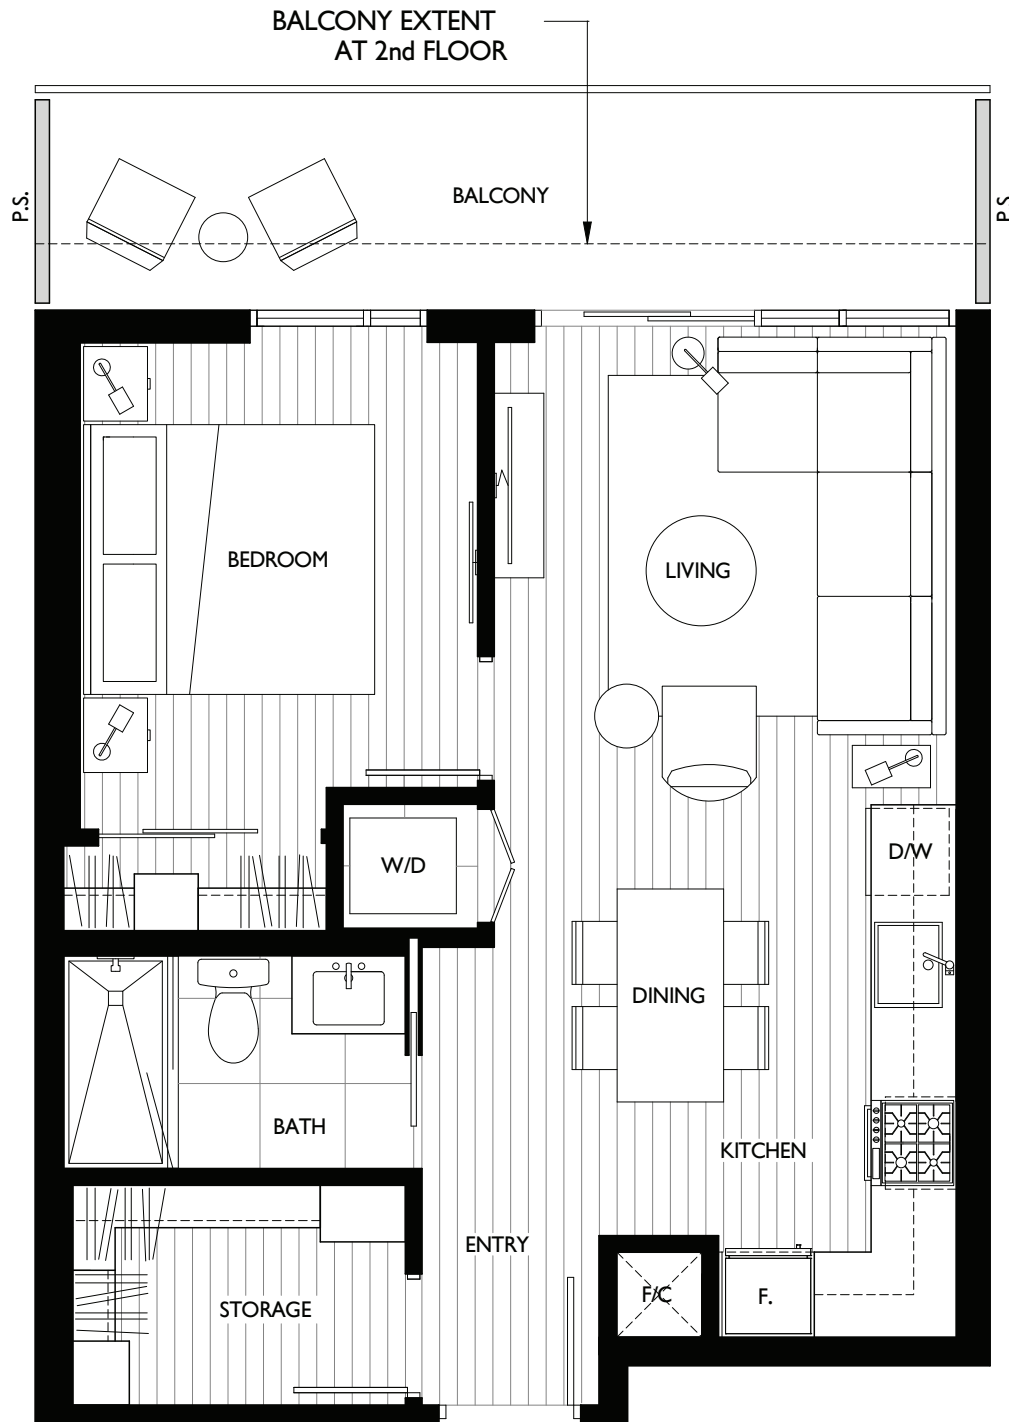

## DELUXE ONE BEDROOM SUITE

LIVING 565 SQ FT

The developer reserves the right to make minor modifications to suite and furniture layout, specifications and floor plans should they be necessary to maintain the high standards of this community. Square footage are based on preliminary measurements and are approximate. E & O.E.