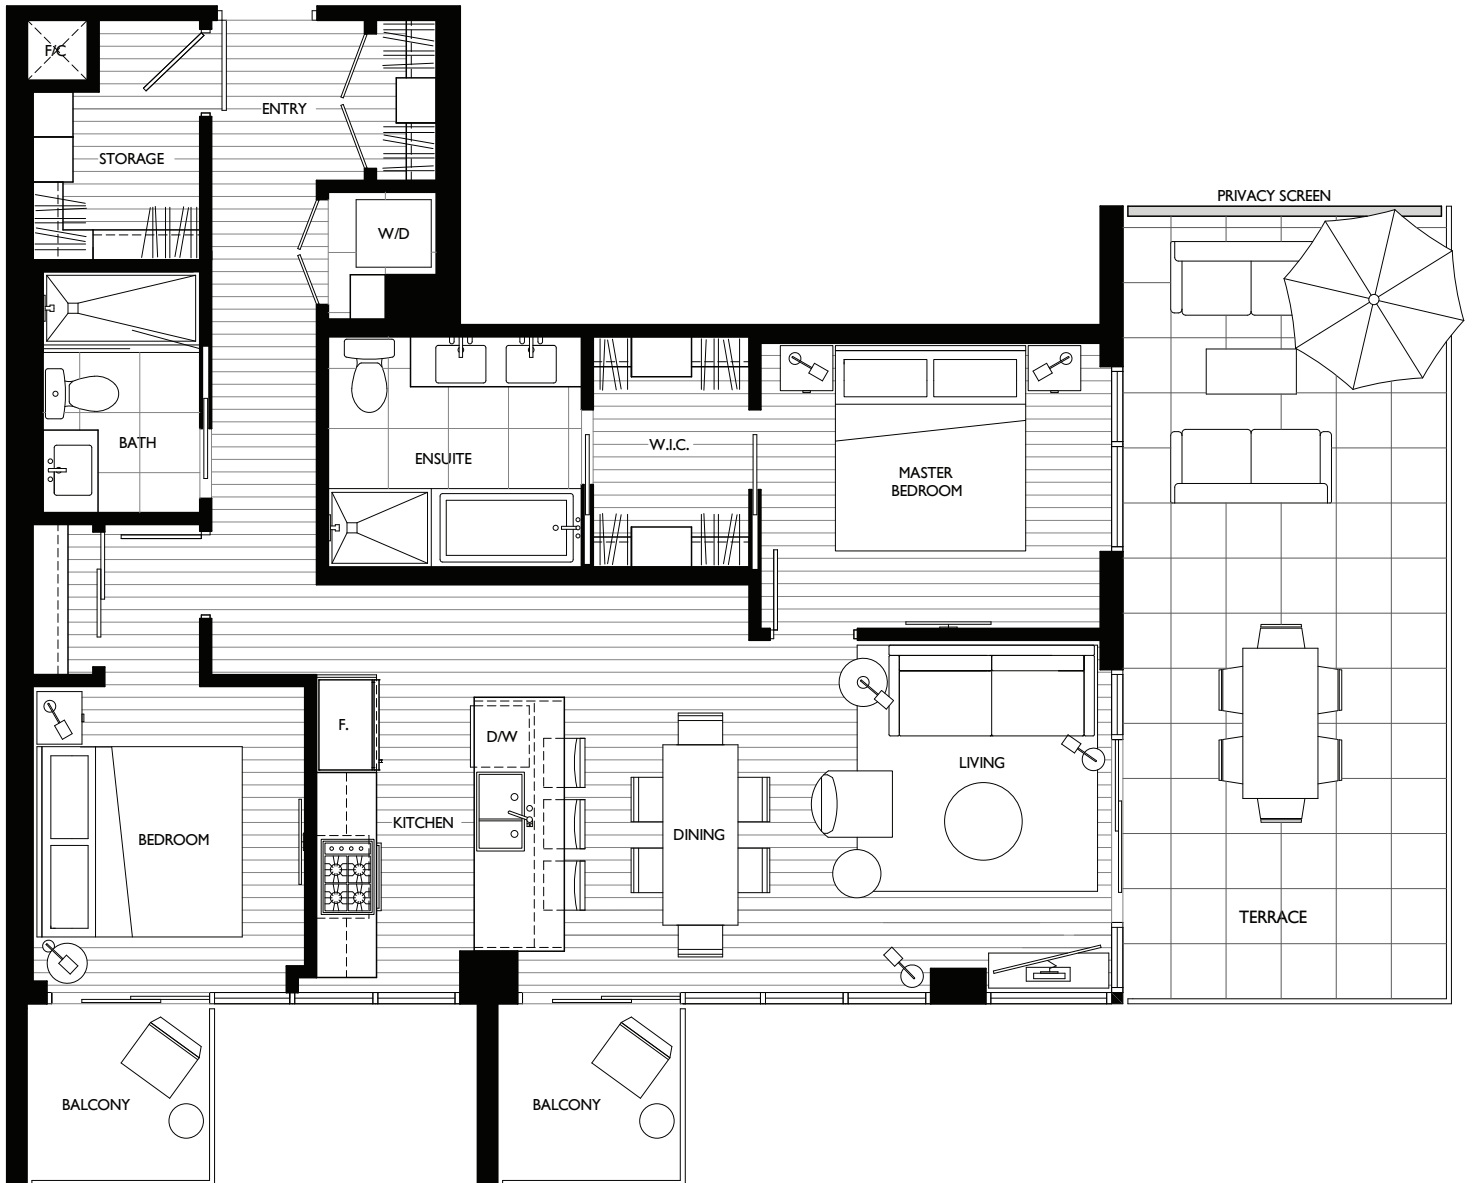

TWO BEDROOM TERRACE SUITE

LIVING 985 SQ FT

The developer reserves the right to make minor modifications to suite and furniture layout, specifications and floor plans should they be necessary to maintain the high standards of this community. Square footage are based on preliminary measurements and are approximate. E & O.E.